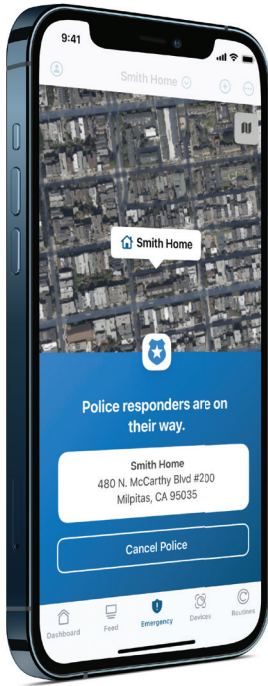

Arlo Pro 5S 2K

2K Wire-Free Security - VMC4060P

Arlo Secure —Superior home security experience.

Arlo
SECURE | Trial
Included

Arlo Secure service, including cloud recording, requires paid subscription after trial period.
Learn more: www.arlo.com/arlosecure

Video Object Detection With AI

Get alerts when your camera detects people, vehicles, animals, and/or packages.

24/7 Emergency Response¹

Alert our 24/7 Live Security Experts to send Police, Fire or Medical responders when an alarm is triggered, sound the siren, and even phone a friend for help.

Video Recordings in Secure Cloud

View, share, and save 30 days of video recordings from anywhere.

Smart Activity Zones

Customize areas the camera detects motion so you only get the alerts that matter most.

Smart Interactive Notifications

See what triggered an alert and take quick action. Mute, activate the siren, call a friend, or use the emergency response from your phone's lock screen.

Arlo Secure service not available in certain countries. See www.arlo.com/arlosecure for details.

¹ Emergency Response feature available for U.S. subscribers only.

This product comes with a limited warranty that is valid only if purchased from an Arlo authorized reseller.

©2022 Arlo Technologies, Inc. Arlo, and Arlo logo are trademarks of Arlo Technologies, Inc. Any other trademarks herein are for reference purposes only.

Arlo Technologies, Inc. 2200 Faraday Ave. STE. 150 Carlsbad, CA 92008 USA, www.arlo.com