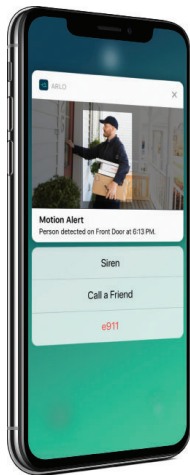

Capture clear details in full high definition.

Receive alerts when motion is detected.

See in color at night with integrated spotlight.

Designed to withstand heat, cold, rain or sun.

Clearly hear and speak with visitors.

Arlo Essential Spotlight Camera

Wire-Free Security

Requirements

- 2.4 GHz Wi-Fi Network

Certifications

- FCC, IC, CE

Dimensions & Weight

- Camera:
 - 3.5 x 2.0 x 3.0 in (89 x 52 x 78.4 mm)
 - .72lb (331g)

Warranty

- www.arlo.com/warranty

Camera

- Resolution: 1080p
- Format: H.264
- Field of view: 130° diagonal
- Night Vision
 - Illuminates up to 25 feet
 - Dual 850nm LEDs
- 12x digital zoom
- Audio: Speaker and Microphone
- Range: Up to 300 feet line of sight*
- Wire-Free motion detection
 - Adjustable up to 23 feet
- Automatic email alerts and push notifications
- Operating temperature: -4° F to 113° F (-20° C to 45° C)

Arlo Smart—Peace of mind in the palm of your hand.

Trial Included

Arlo Smart service, including cloud recording, requires paid subscription after trial period.

Advanced AI identifies objects that matter.