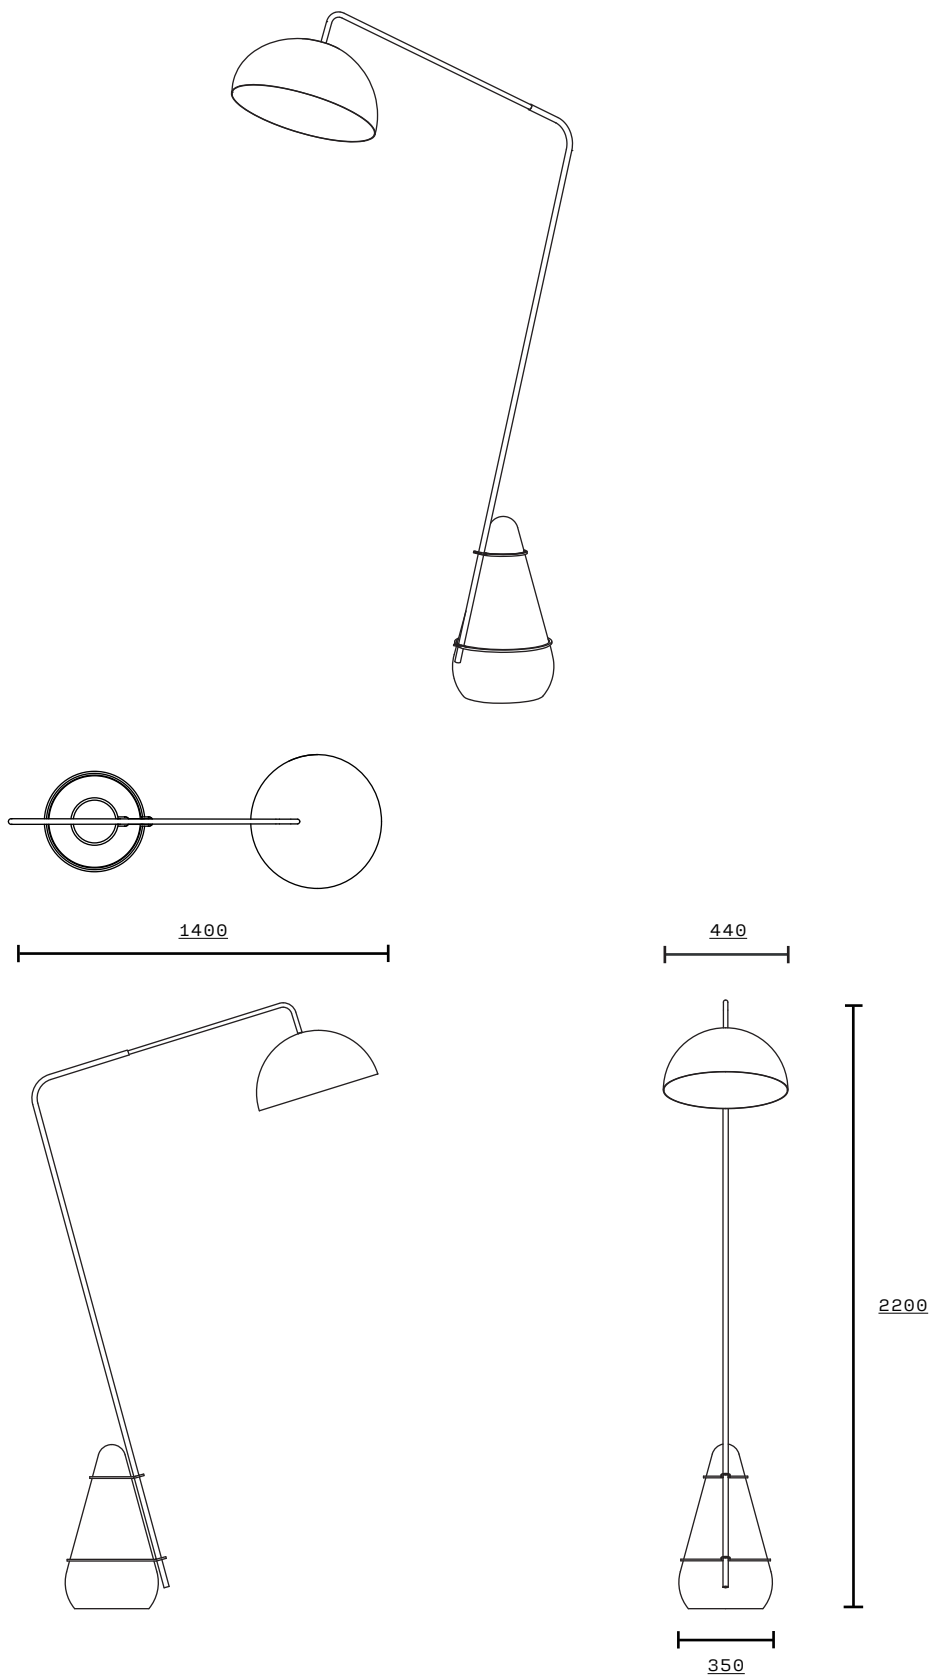

# BIG SWEAT

FLOOR-STANDING LAMP / LMP036

**DOKTER AND MISSES**

MADE IN JOBURG