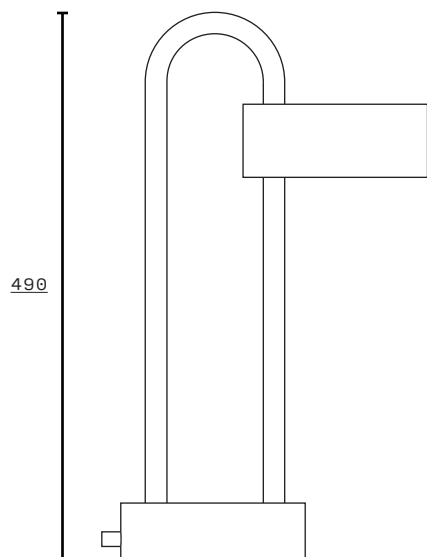

BARB

DESK LAMP / LMP042

DOKTER AND MISSES

MADE IN JOBURG