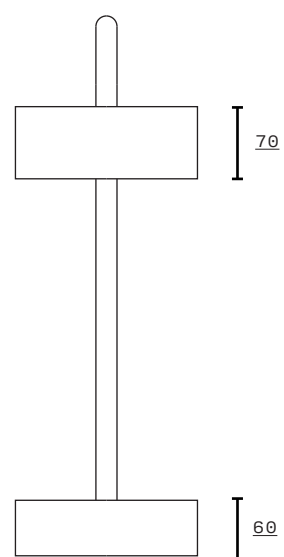

BARB

DESK LAMP / LMP042

DOKTER AND MISSES

MADE IN JOBURG