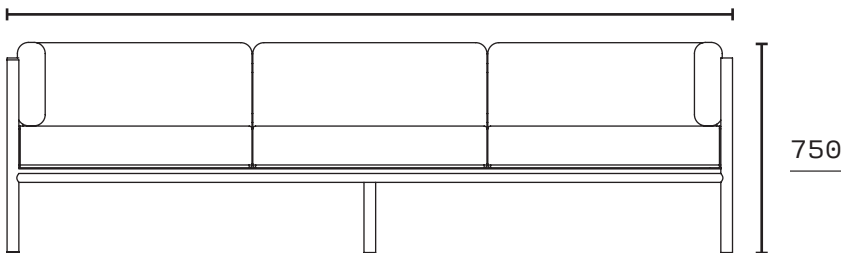

# SUNDAY SOFA

2600

**DOKTER AND MISSES**

MADE IN JOBURG