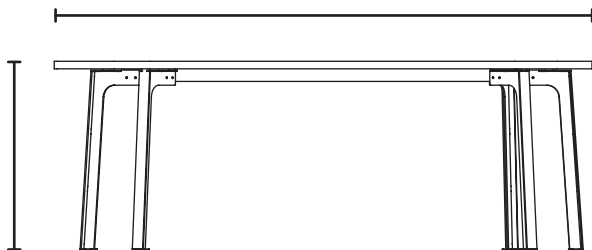

# HADEDA TABLE

2m

1200

2000

1200

750

**DOKTER AND MISSES**

MADE IN JOBURG

# HADEDA TABLE

2.8m

**DOKTER AND MISSES**

MADE IN JOBURG