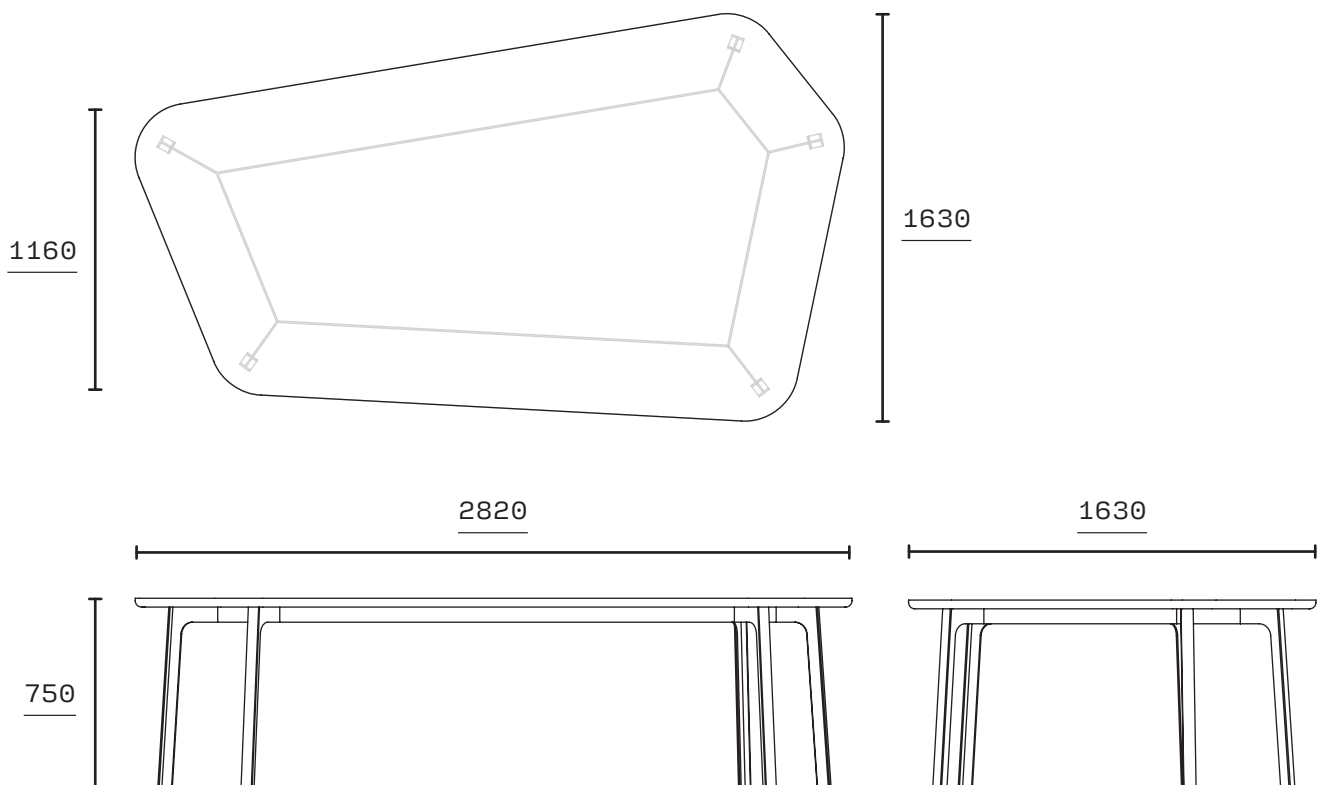

# HADEDA TABLE

2m

1200

2000

1200

750

**DOKTER AND MISSES**

MADE IN JOBURG

# HADEDA TABLE

2.8m

**DOKTER AND MISSES**

MADE IN JOBURG