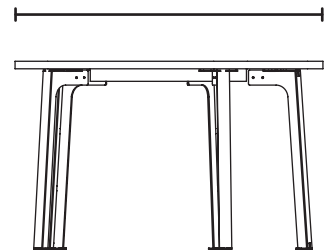

# HADEDA TABLE

2m

1200

2000

1200

750

**DOKTER AND MISSES**

MADE IN JOBURG

# HADEDA TABLE

2.8m

**DOKTER AND MISSES**

MADE IN JOBURG