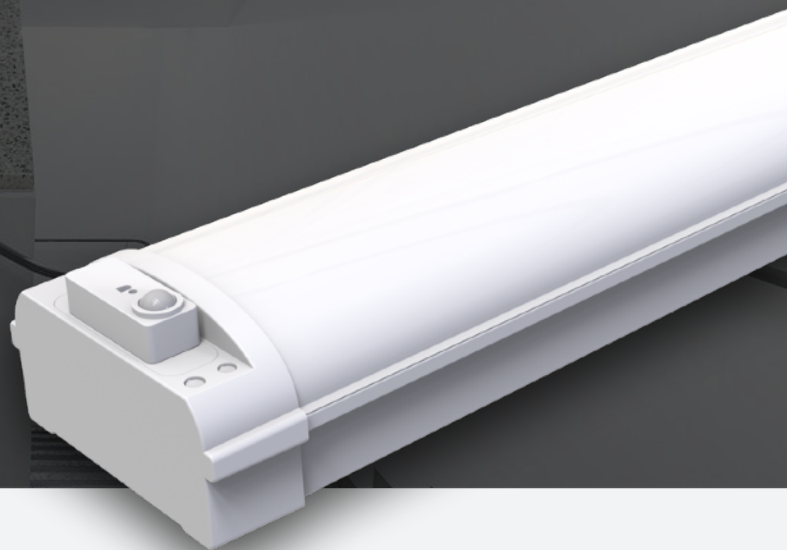

lampar **ARCH**

LWRL | Waymark

Product Data Sheet

COMMERCIAL-GRADE

Linear Stairwell/Wraparound

2FT | 4FT

Product Overview

The LWRL Waymark-series linear luminaire is a sleek, modern fixture that is perfect for any stairwell or wraparound application.

Featuring seamless light distribution that is superior to competing stamped metal luminaire, the Waymark perfectly lends its clean aesthetic to offices, retail spaces, supermarkets, stairwells and other general commercial lighting applications.