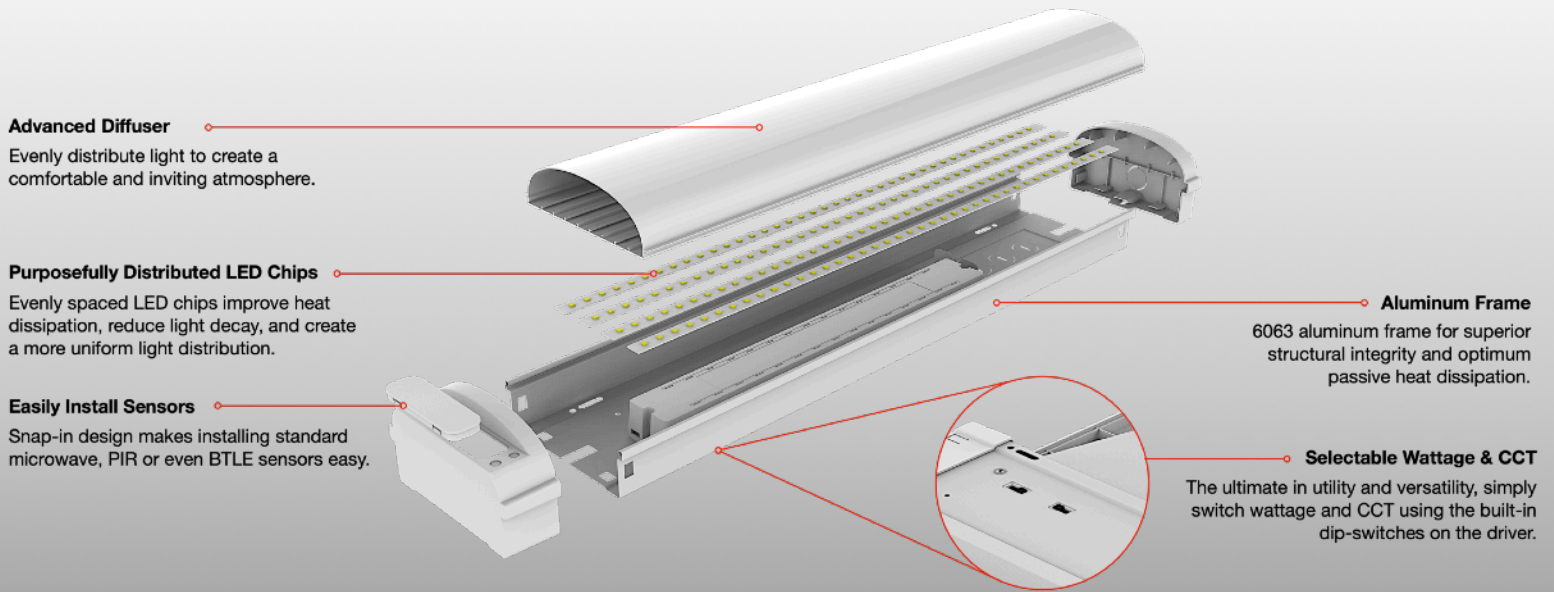

Sizing & Measurements

Model Series	Width (in)	Length (in)	Depth (in)	Weight (lb)	Dimensions
LWRL2-2035CS	5.12	21.54	2.76	1.76	
LWRL4-3550CS	5.12	45.55	2.76	3.19