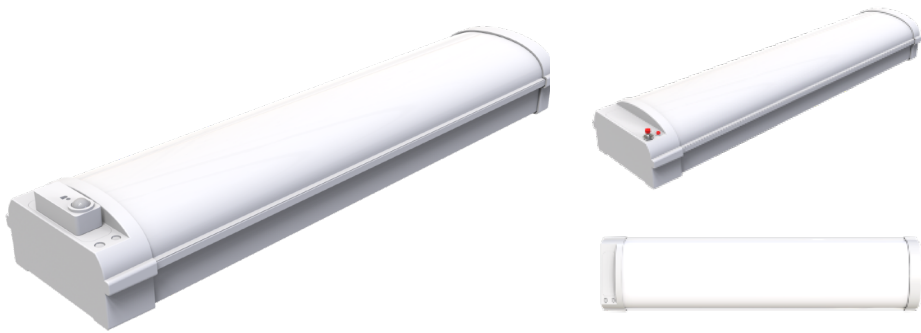

Project Details

Project Name:

Fixture Schedule:

Project Number:

Notes:

Model Specifications

Model Series	Length	4-WATTselect	4-CCTselect	Max Lumen	LPW
LWRL2	2FT	20W 25W 30W 35W	3000K 3500K 4000K 5000K	4375lm	125lm/W
LWRL4	4FT	35W 40W 45W 50W	3000K 3500K 4000K 5000K	6250lm	125lm/W

Key Specifications

- **Dimming Status:** Continuous Dimming <10%
- **Housing:** Cold-Rolled Steel
- **Operating Temp:** 32°F – 104°F
- **IP:** IP20 Indoor Damp Location
- **Input Voltage:** 120-277V
- **PF:** > 0.9 Non-Flicker
- **Efficacy:** 125LM/W
- **Dimming:** 0-10V
- **THD:** <15%

Certifications

Ordering Guide

Model Series	Length	WATTselect (W)	CCTselect (K)	Sensor	Emergency Driver
LWRL Linear Stairwell/ Wraparound	2 | 2FT	-2035: 20W / 25W / 30W / 35W	CS | CCTselect: 3000K / 3500K / 4000K / 5000K /	Blank | None -S4T | PIR -S4T/BTLE | PIR w/ blueARCH	Blank | None -EM08 | 8W
	4 | 4FT	-3550: 35W / 40W / 45W / 50W			

Note: Default settings are displayed in GRAY. Spec selections and optional accessories are displayed in RED.

Ordering number example:

LWRL2-2035CS-S4T/BTLE-EM08

Please place dashes (-) in correct order.

Choose your model specifications:

LWRL	2	-2035	CS	-S4T/BTLE	-EM08

Model Series   Length   WATTselect   CCTselect   Sensor   EM