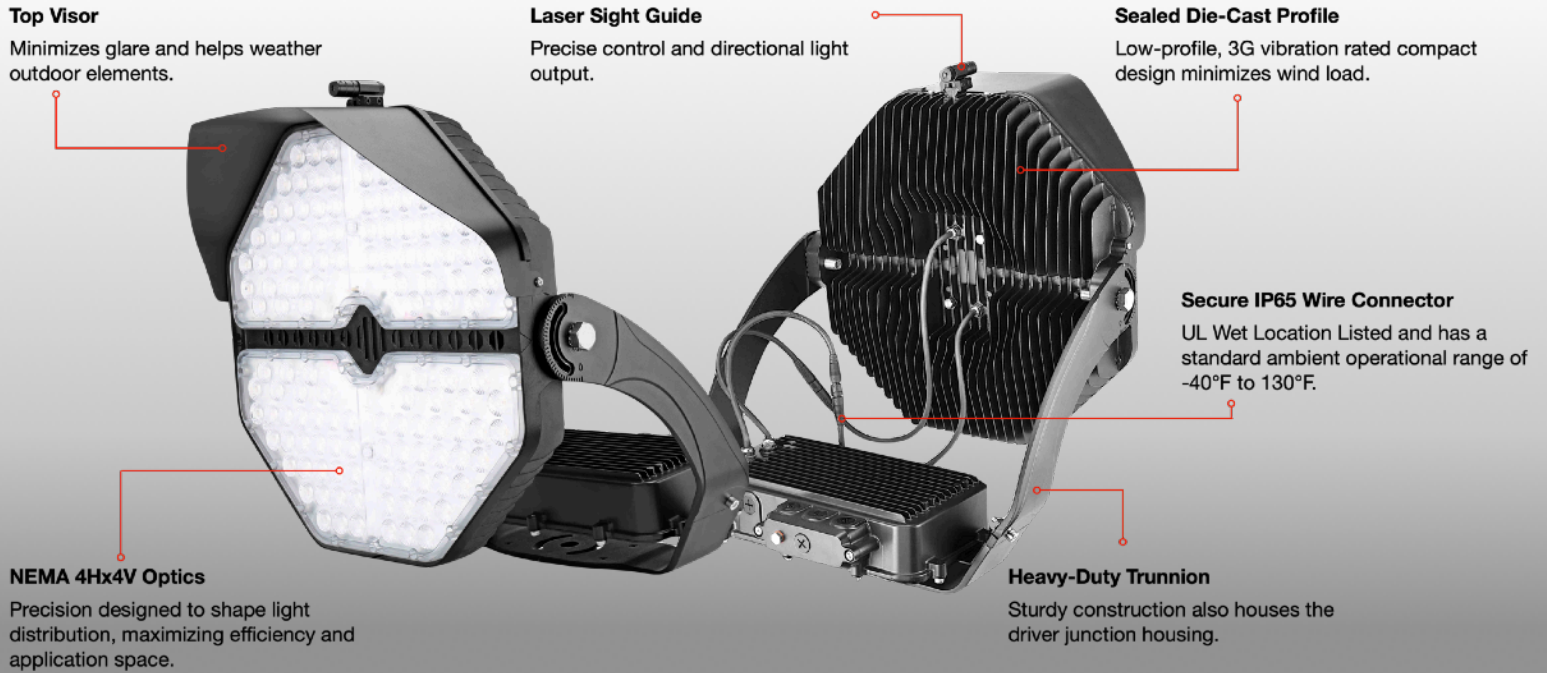

Finish Options

DLC Model Guide

Product ID	Model No.*	Controls	Watt	Lumen	Efficacy	CCT	THD	PF
S-3FSRBL	LSPL360-40-[U,H]B44-TR[Blank,A-Z,a-z,0-9]	No	360	51000	142	4000K	15%	0.9
S-CPE8XW	LSPL360-50-[U,H]B44-TR[Blank,A-Z,a-z,0-9]	No	360	51000	142	5000K	15%	0.9
S-EQ57PJ	LSPL360-57-[U,H]B44-TR[Blank,A-Z,a-z,0-9]	No	360	50000	139	5700K	15%	0.9
S-NU42CR	LSPL510-40-[U,H]B44-TR[Blank,A-Z,a-z,0-9]	No	510	71000	139	4000K	15%	0.9
S-XHT4GW	LSPL510-50-[U,H]B44-TR[Blank,A-Z,a-z,0-9]	No	510	71000	139	5000K	15%	0.9
S-YQUTBN	LSPL510-57-[U,H]B44-TR[Blank,A-Z,a-z,0-9]	No	510	68000	133	5700K	15%	0.9

* DLC Premium