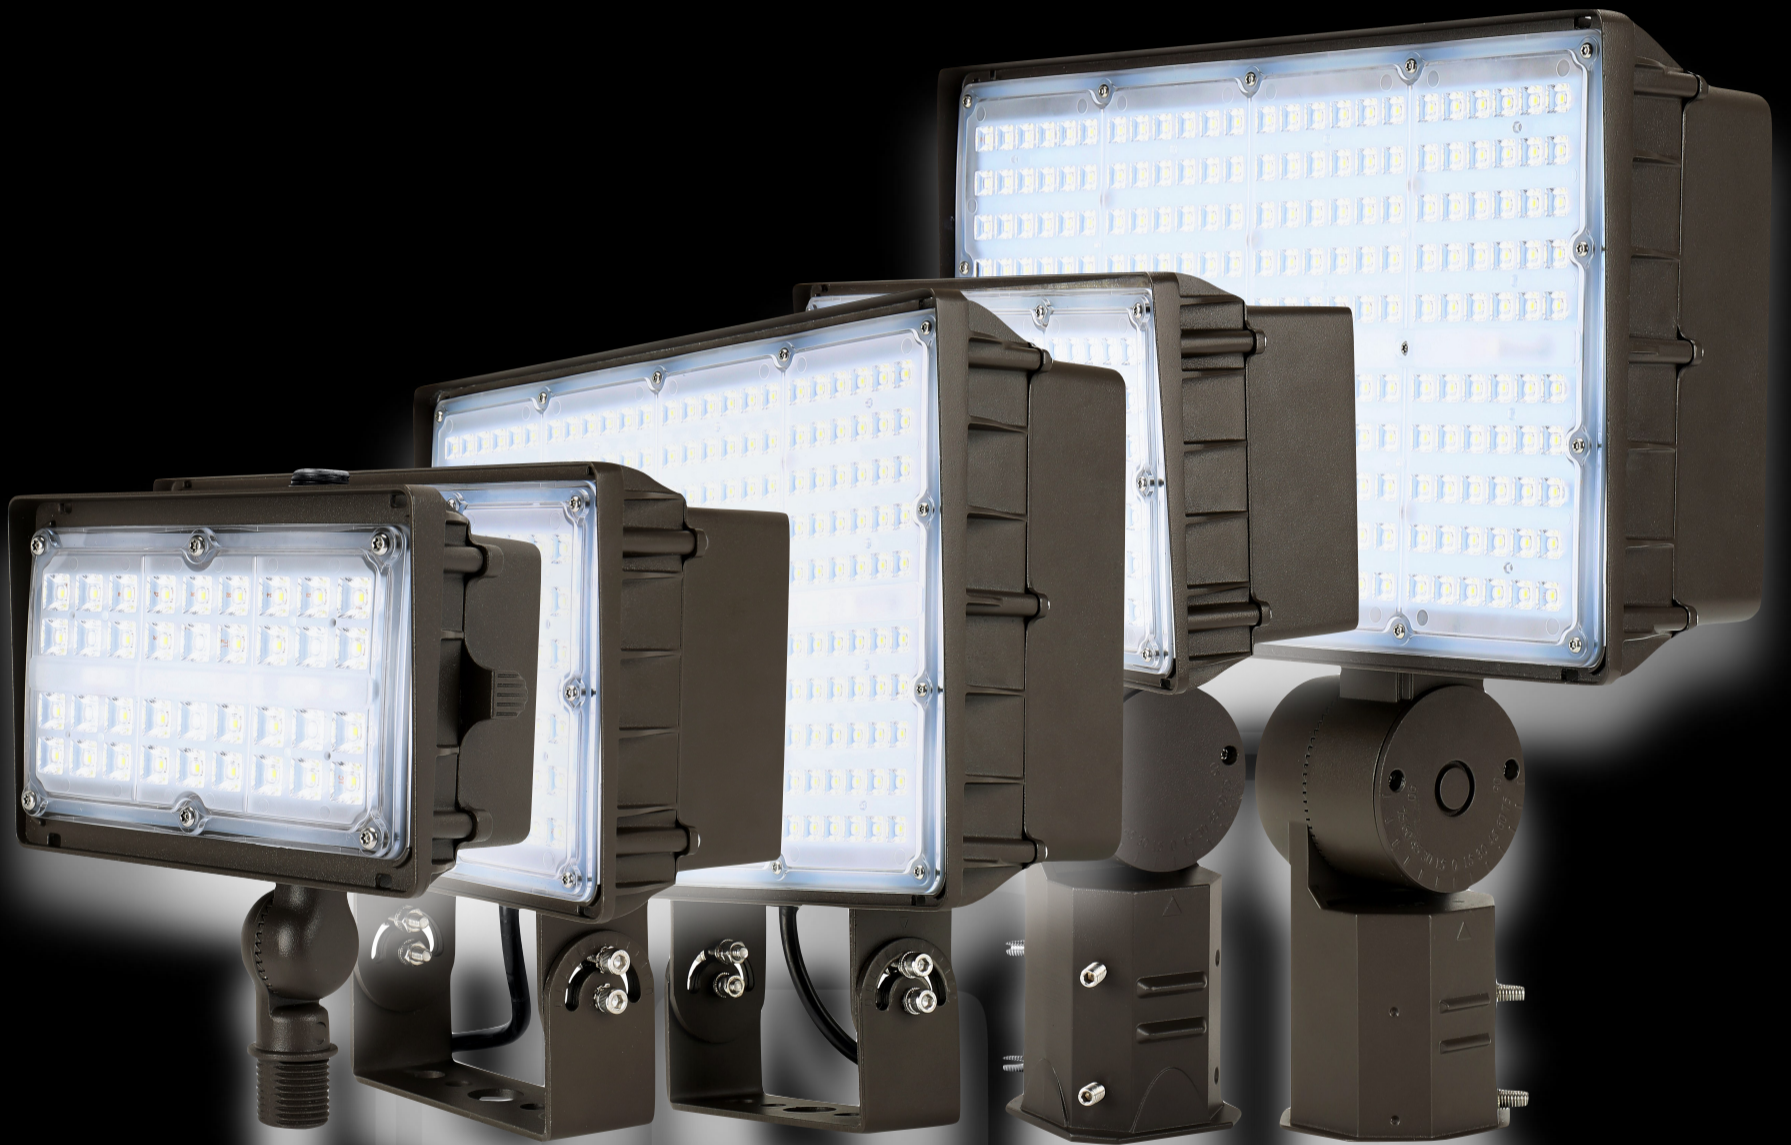

# luxoARCH | LFLD-Series LED Flood Light

FLICKER FREE

Photocell (Optional)

POWER FACTOR

CRI (Ra)

EFFICACY

100,000 Hrs

WARRANTY

# LFLD-SERIES | LED Flood Light