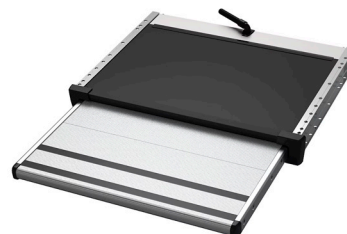

THULE SLIDE OUT STEP 12V

SIZE	PART NUMBER
400mm	4030000000000
500mm	4041000000000
700mm	4040000000000

THULE STEP LED STRIP

LED strip light suitable to attached to a Thule slide out step. Flexible, waterproof and long lasting, the strip can be shortened every 5cm and attaches via 3M tape (supplied).

- IP67 - protected for dust infiltration and water jets
- Strip is 700mm long