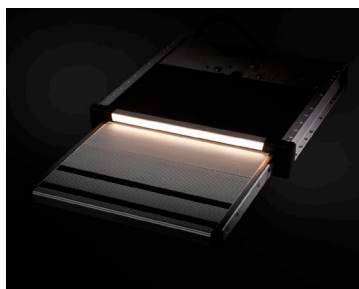

SIZE	PART NUMBER
400mm	8400000012000

GET IN TOUCH WITH OUR FRIENDLY TEAM

1300 663 868 | enquiries@aussietraveller.com.au | aussietraveller.com.au

BRISBANE SHOWROOM: 11-15 Oasis Court, Clontarf QLD 4019 | MELBOURNE SHOWROOM: 235 Barry Road, Campbellfield VIC 3061