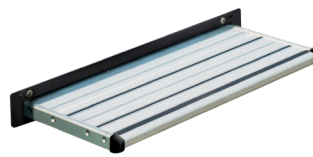

SLIDE-OUT STEPS

The Aussie Traveller Slide-Out Steps are perfect for easy entry into your caravan, motorhome, trailer or off-road vehicle.

Independently tested to EN1646, the Aussie Traveller Slide-Out Steps are available in standard 400mm, 550mm and 700mm wide sizes.

With a weight rating of 300kg, aluminum non-slip footboards, rounded edges, pre-drilled side brackets and lightweight design, the Slide-Out Steps will suit most vehicle applications.

Our 12V models are supplied with pre-installed cable with weather resistant cover, control switch and mount kit. Compatible with the Aussie Traveller Step Controller.

FEATURES

- Lightweight design
- 300kg weight rating
- Aluminium non-slip foot-boards
- Rounded edges
- Pre-drilled side brackets
- Pre-installed cable on 12V models
- Bracket/mount kits for motorhome & campers also available

MANUAL SLIDE-OUT STEP

12V SLIDE-OUT STEP

MODEL	MANUAL SLIDE-OUT 400mm	MANUAL SLIDE-OUT 550mm	12V SLIDE-OUT 400mm	12V SLIDE-OUT 550mm	12V SLIDE-OUT 700mm
PART NUMBER	40700000001000	40600000003000	40700010001000	40600000004000	40700000002000
DIMENSIONS (W×H×D)	485×108×406mm	581×76×551mm	436×76×406mm	581×76×551mm	752×76×706mm
WEIGHT	4.7kg	5.5kg	8.0kg	9.3kg	10.5kg

CONTROL SWITCH SUITS 12V SLIDE OUT STEP
PART NUMBER: 84400000001000

Switch to control 12V Steps from inside the van

ELECTRONIC STEP CONTROLLER
PART NUMBER: 40500000001000

Controller Electronic component for the Thule 12V Step and Aussie Traveller 12V Steps

For full specifications and pricing see our website. For trade & wholesale pricing please speak to one of our sales reps.

GET IN TOUCH WITH OUR FRIENDLY TEAM

1300 663 868 | enquiries@aussietraveller.com.au | aussietraveller.com.au