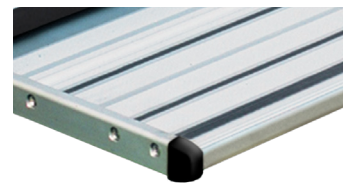

SLIDE-OUT STEPS

The Aussie Traveller Slide-Out Steps are perfect for easy entry into your caravan, motorhome, trailer or off-road vehicle.

Independently tested to EN1646, the Aussie Traveller Slide-Out Steps are available in standard 400mm, 550mm and 700mm wide sizes.

With a weight rating of 300kg, aluminum non-slip footboards, rounded edges, pre-drilled side brackets and lightweight design, the Slide-Out Steps will suit most vehicle applications.

Our 12V models are supplied with pre-installed cable with weather resistant cover, control switch and mount kit. Compatible with the Aussie Traveller Step Controller.

FEATURES

- Lightweight design
- 300kg weight rating
- Aluminium non-slip foot-boards
- Rounded edges
- Pre-drilled side brackets
- Pre-installed cable on 12V models
- Bracket/mount kits for motorhome & campers also available

MANUAL SLIDE-OUT STEP

12V SLIDE-OUT STEP

MODEL	MANUAL SLIDE-OUT 400mm	MANUAL SLIDE-OUT 550mm	12V SLIDE-OUT 400mm	12V SLIDE-OUT 550mm	12V SLIDE-OUT 700mm
PART NUMBER	40700000001000	40600000003000	40700010001000	40600000004000	40700000002000
DIMENSIONS (W×H×D)	485×108×406mm	581×76×551mm	436×76×406mm	581×76×551mm	752×76×706mm
WEIGHT	4.7kg	5.5kg	8.0kg	9.3kg	10.5kg

CONTROL SWITCH SUITS 12V SLIDE OUT STEP
PART NUMBER: 84400000001000

Switch to control 12V Steps from inside the van

ELECTRONIC STEP CONTROLLER
PART NUMBER: 40500000001000

Controller Electronic component for the Thule 12V Step and Aussie Traveller 12V Steps

For full specifications and pricing see our website. For trade & wholesale pricing please speak to one of our sales reps.

GET IN TOUCH WITH OUR FRIENDLY TEAM

1300 663 868 | enquiries@aussietraveller.com.au | aussietraveller.com.au