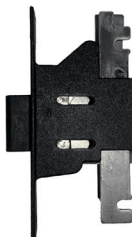

CARAVAN DOOR LOCK BODY LEFT

PART NUMBER: 95500000012000

- Replacement main centre lock body
- Suitable for Aussie Traveller Caravan Doors
- For left-hand hinge door

CARAVAN DOOR LOCK BODY RIGHT

PART NUMBER: 95500000013000

- Replacement main centre lock body
- Suitable for Aussie Traveller Caravan Doors
- For right-hand hinge door

CARAVAN DOOR VENT

PART NUMBER: 87000000004000

- Wide door vent suitable for Aussie Traveller doors only
- 540 x 20 x 165mm (L x W x H)

TOP/BOTTOM LOCK BODY LEFT

PART NUMBER: 95500000017000

- Top or bottom lock body
- Suitable for Aussie Traveller Caravan Doors only

TOP/BOTTOM LOCK BODY RIGHT

PART NUMBER: 95500000018000

- Top or bottom lock body
- Suitable for Aussie Traveller Caravan Doors only