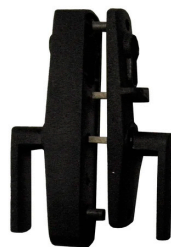

DC DOOR INNER VENT

PART NUMBER: 7140000000026

- Black Inner Vent suitable for Aussie Traveller DC Doors only

HANDLE SURROUND & RETAINER

PART NUMBER: 87000000014000

- Black plastic door handle surround with stainless steel wire retainer
- Suits Aussie Traveller Caravan Door Handles only

CARAVAN DOOR LOCK & KEY LEFT

PART NUMBER: 95500000015000

- Replacement lock barrel and key
- Suits Aussie Traveller Caravan Doors only
- For left-hand hinge door

CARAVAN DOOR LOCK & KEY RIGHT

PART NUMBER: 95500000016000

- Replacement lock barrel and key
- Suits Aussie Traveller Caravan Doors only
- For right-hand hinge door

CARAVAN DOOR HANDLE LEFT

PART NUMBER: 87000000012000

- Replacement door handle
- Suits Aussie Traveller Caravan Doors only
- Includes internal & external handles
- For left-hand hinge door

CARAVAN DOOR HANDLE RIGHT

PART NUMBER: 87000000013000

- Replacement door handle
- Suits Aussie Traveller Caravan Doors only
- Includes internal & external handles
- For right-hand hinge door

DOOR FRAME BUFFER STRIP