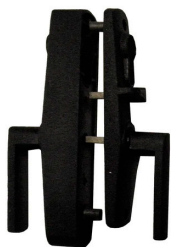

DC DOOR INNER VENT

PART NUMBER: 7140000000026

- Black Inner Vent suitable for Aussie Traveller DC Doors only

HANDLE SURROUND & RETAINER

PART NUMBER: 87000000014000

- Black plastic door handle surround with stainless steel wire retainer
- Suits Aussie Traveller Caravan Door Handles only

CARAVAN DOOR LOCK & KEY LEFT

PART NUMBER: 95500000015000

- Replacement lock barrel and key
- Suits Aussie Traveller Caravan Doors only
- For left-hand hinge door

CARAVAN DOOR LOCK & KEY RIGHT

PART NUMBER: 95500000016000

- Replacement lock barrel and key
- Suits Aussie Traveller Caravan Doors only
- For right-hand hinge door

CARAVAN DOOR HANDLE LEFT

PART NUMBER: 87000000012000

- Replacement door handle
- Suits Aussie Traveller Caravan Doors only
- Includes internal & external handles
- For left-hand hinge door

CARAVAN DOOR HANDLE RIGHT

PART NUMBER: 87000000013000

- Replacement door handle
- Suits Aussie Traveller Caravan Doors only
- Includes internal & external handles
- For right-hand hinge door

DOOR FRAME BUFFER STRIP