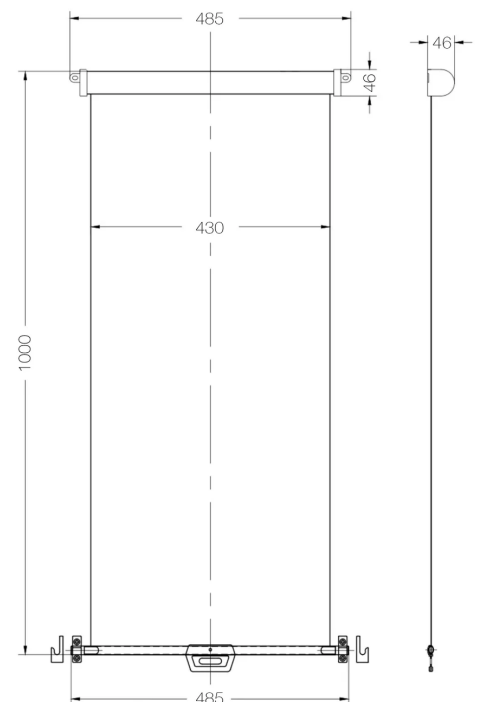

DIMENSIONS

Height – 360mm
Width Top – 290mm
Width Bottom – 260mm
Depth – 140mm
Capacity – 10L

For full specifications and pricing see our website. For trade & wholesale pricing please speak to one of our sales reps.

DIMENSIONS

Dimensions Blind Open (H x W): 1000 x 430mm

See drawing for detailed view

PART NUMBER: 87000000016050

For full specifications and pricing see our website. For trade & wholesale pricing please speak to one of our sales reps.