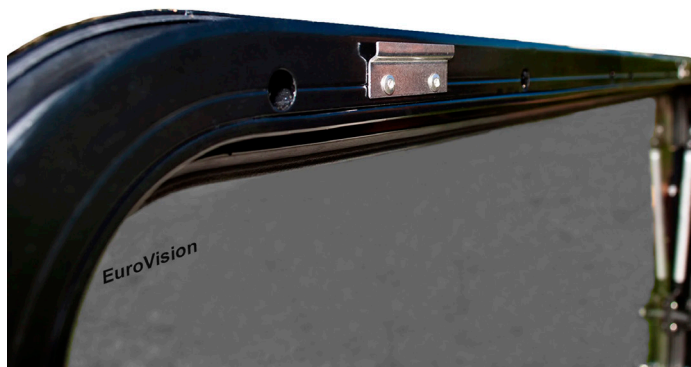

EUROVISION INNER FRAMES

Aussie Traveller's EuroVision Inner Frames are built strong and to fit thicker caravan and RV walls.

Standard inner frames suit wall thicknesses of 24–34mm. The Aussie Traveller EuroVision and EuroVision 2 Medium and Large inner frames replace the standard inner frame to suit for wall thickness 34–44mm or 45–54mm.

Our inner frames are made of strong powder-coated black aluminium and suit both the original EuroVision Window and the sleek, darker EuroVision 2.

FEATURES

- Powder-coated black aluminium (R68)
- Suits both EuroVision & EuroVision 2 windows
- 3 thickness sizes: 24–34mm, 34–44mm or 45–54mm
- Pre-drilled clamp ring

SIZE (HxW)	THICKNESS	FRAME COLOUR	PART NUMBER
600 x 500mm	24–34mm	Black	6300600500080
600 x 1200mm	24–34mm	Black	63006001200080
300x500mm	34–44mm	Black	63103000500080
300x700mm	34–44mm	Black	63103000700080
300x1100mm	34–44mm	Black	63103001100080
450x500mm	34–44mm	Black	63104500500080
450x610mm	34–44mm	Black	63104500610080
450x900mm	34–44mm	Black	63104500900080
450x1100mm	34–44mm	Black	63104501100080
500x450mm	34–44mm	Black	63105000450080
500x900mm	34–44mm	Black	63105000900080
500x1200mm	34–44mm	Black	63105001200080
550x700mm	34–44mm	Black	63105500700080
550x900mm	34–44mm	Black	63105500900080
550x1100mm	34–44mm	Black	63105501100080
550x1450mm	34–44mm	Black	63105501450080
800x700mm	34–44mm	Black	63108000700080
800x1000mm	34–44mm	Black	63108001000080
800x1200mm	34–44mm	Black	63108001200080
900 x 900mm	34–44mm	Black	63109000900080
1000 x 800mm	34–44mm	Black	63110000800080
300 x 500mm	45–54mm	Black	63203000500080
300 x 700mm	45–54mm	Black	63203000700080
450 x 500mm	45–54mm	Black	63204500500080
450 x 610mm	45–54mm	Black	63204500610080
450 x 900mm	45–54mm	Black	63204500900080
450 x 1100mm	45–54mm	Black	63204501100080
500 x 450mm	45–54mm	Black	63205000450080
500 x 900mm	45–54mm	Black	63205000900080
500 x 1200mm	45–54mm	Black	63205001200080
550 x 700mm	45–54mm	Black	63205500700080
550 x 900mm	45–54mm	Black	63205500900080
550 x 1100mm	45–54mm	Black	63205501100080
550 x 1450mm	45–54mm	Black	63205501450080
800 x 1000mm	45–54mm	Black	63208001000080
800 x 1200mm	45–54mm	Black	63208001200080
900 x 900mm	45–54mm	Black	63209000900080
1000 x 800mm	45–54mm	Black	63210000800080

For full specifications and pricing see our website. For trade & wholesale pricing please speak to one of our sales reps.

GET IN TOUCH WITH OUR FRIENDLY TEAM

1300 663 868 | enquiries@aussietraveller.com.au | aussietraveller.com.au

BRISBANE SHOWROOM: 11-15 Oasis Court, Clontarf QLD 4019 | MELBOURNE SHOWROOM: 235 Barry Road, Campbellfield VIC 3061