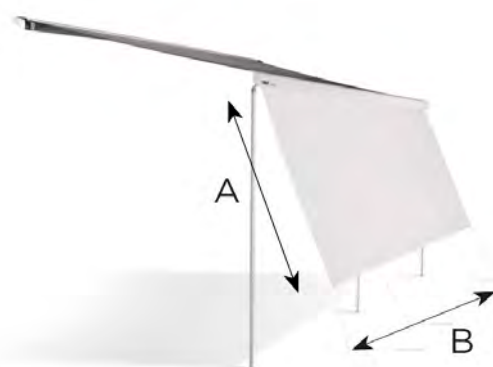

VIEW BLOCKERS

The Thule View Blockers provide protection against sun, wind and rain all in one. The front and side privacy panels for Thule awnings are made of high quality non-transparent PVC fabric to create complete privacy while being protected from rain, wind and sun.

The side panel is available in two sizes depending on the mounting height of the awning.

THULE VIEW BLOCKER G2 FRONT WALL

FEATURES

- Offers protection against rain, wind and sun & easily creates privacy as well
- Easy and quick installation:
  - The panel easily slides into the awning's lead rail
  - All panels can be rolled up and are fixed with a side release buckle
- Made of high quality non-transparent PVC fabric
- Includes:
  - 1 front panel
  - Pegs and ropes to fix to the ground

Measuring for Front Wall

A = Approximate height of the panel
B = Approximate length of the panel

LENGTH (B)	HEIGHT (A)	WEIGHT	PART NUMBER
2.4m	1.4m	2.5kg	05300020026000
2.8m	1.4m	2.8kg	05300020027000
3.3m	1.4m	3.2kg	05300020028000
3.8m	1.4m<!-- <td-->3.4kg	05300020029000	
4.3m	1.4m	3.8kg	05300020030000
4.8m	1.4m	4kg	05300020031000