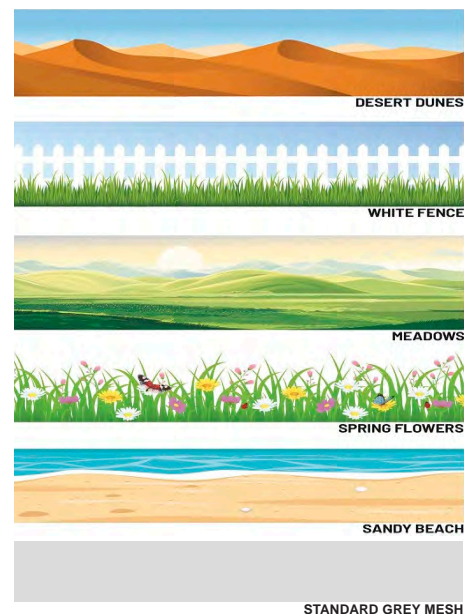

FABRIC COLOURS

For full specifications and pricing see our website. For trade & wholesale pricing please speak to one of our sales reps.

GET IN TOUCH WITH OUR FRIENDLY TEAM

1300 663 868 | enquiries@aussietraveller.com.au | aussietraveller.com.au

BRISBANE SHOWROOM: 11-15 Oasis Court, Clontarf QLD 4019 | MELBOURNE SHOWROOM: 235 Barry Road, Campbellfield VIC 3061