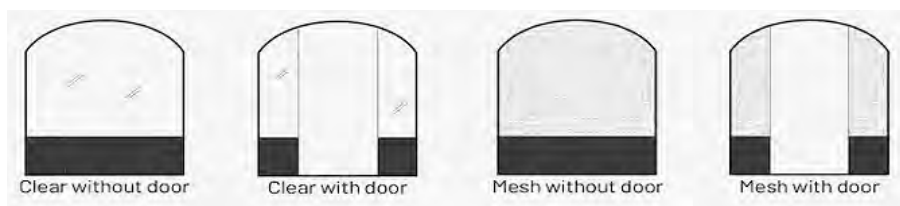

**XTEND
OUTDOORS**

ZIP-IN ANNEXE WALLS

The Zip-In Annexe Walls allow you to have added customisation to your Xtend Outdoor Australia-Wide Annexe.

The Xtend Outdoors interchangeable Zip-In Annexe Walls are the most innovative and versatile annexe walls on the market. These walls are manufactured from the highest quality canvas and vinyl, and offer you the ability to have a different configuration every time you set up your Annexe.

With all panels the same size, you can now swap them around to suit your needs and style. The options include a clear PVC panel, clear PVC panel with a door, mesh panel, or mesh panel with a door.

FEATURES

- 4 options of interchangeable wall
- All panels are the same size so you can swap them around to suit your needs and style
- Quick and easy to create different annexe configurations
- Quick & easy to install - just zip out the standard wall for a different one

FABRIC COLOURS

Black Base & Grey Upper   Grey Base & Upper

LAYOUT	FABRIC COLOUR	PART NUMBER
Clear Panel With Door	Grey Canvas Black Vinyl	X018723
Clear Panel without Door	Grey Canvas Black Vinyl	X018724
Mesh Panel With Door	Grey Canvas Black Vinyl	X018725
Mesh Panel without Door	Grey Canvas Black Vinyl	X018726
Clear Panel With Door	Grey Canvas Grey Vinyl	X018727
Clear Panel without Door	Grey Canvas Grey Vinyl	X018728
Mesh Panel With Door	Grey Canvas Grey Vinyl	X018729
Mesh Panel without Door	Grey Canvas Grey Vinyl	X018730

For full specifications and pricing see our website. For trade & wholesale pricing please speak to one of our sales reps.

GET IN TOUCH WITH OUR FRIENDLY TEAM

1300 663 868 | enquiries@aussietraveller.com.au | aussietraveller.com.au

BRISBANE SHOWROOM: 11-15 Oasis Court, Clontarf QLD 4019 | MELBOURNE SHOWROOM: 235 Barry Road, Campbellfield VIC 3061