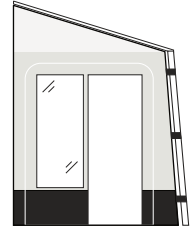

BRISBANE SHOWROOM: 11-15 Oasis Court, Clontarf QLD 4019 | MELBOURNE SHOWROOM: 235 Barry Road, Campbellfield VIC 3061

AUSTRALIA-WIDE ANNEXE SIZES

LAYOUTS

LAYOUT 1
Up to 4m

LAYOUT 2
4–6m

LAYOUT 3
6m or more

END WALLS
Includes 2