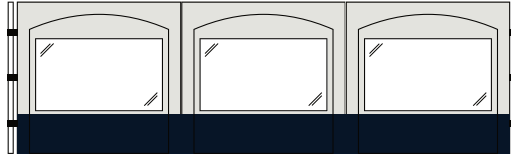

BRISBANE SHOWROOM: 11-15 Oasis Court, Clontarf QLD 4019 | MELBOURNE SHOWROOM: 235 Barry Road, Campbellfield VIC 3061

AUSTRALIA-WIDE ANNEXE SIZES

LAYOUTS

LAYOUT 1
Up to 4m

LAYOUT 2
4–6m

LAYOUT 3
6m or more

END WALLS
Includes 2