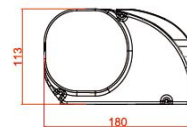

ROOF MOUNT CASSETTE SIZE