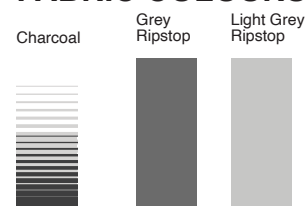

FABRIC COLOURS

FRAMESET COLOURS

Black

PLEASE NOTE:

- This item is made to order, estimated completion is 3-4 weeks from order date.

For full specifications and pricing see our website. For trade & wholesale pricing please speak to one of our sales reps.

GET IN TOUCH WITH OUR FRIENDLY TEAM

1300 663 868 | enquiries@aussietraveller.com.au | aussietraveller.com.au

BRISBANE SHOWROOM: 11-15 Oasis Court, Clontarf QLD 4019 | MELBOURNE SHOWROOM: 235 Barry Road, Campbellfield VIC 3061