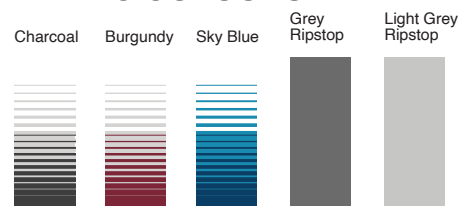

FABRIC COLOURS

FRAMESET COLOURS

GET IN TOUCH WITH OUR FRIENDLY TEAM

1300 663 868 | enquiries@aussietraveller.com.au | aussietraveller.com.au

BRISBANE SHOWROOM: 11-15 Oasis Court, Clontarf QLD 4019 | MELBOURNE SHOWROOM: 235 Barry Road, Campbellfield VIC 3061