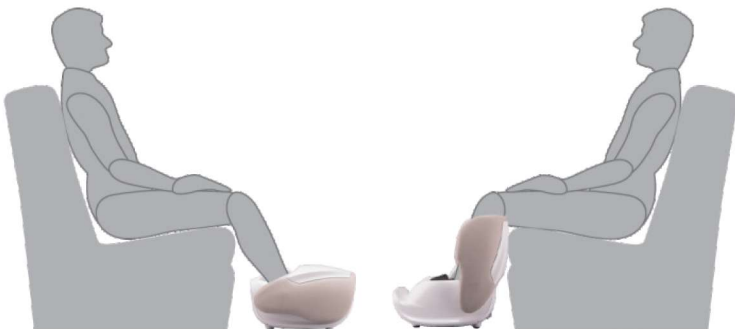

| Features |

- This product is developed by AJX,LLC product R&D team. The design is elegant and with assorted colors. Classy lacquer surface radiates fashionable qualities. It is also light-weighted and portable.
- Ergonomic design, enable you to enjoy professional leg & foot massage at any time. The ergonomic design, unique styling and acupoint distribution all fit to the human leg & foot structure. Just like bringing a professional masseuse at home, you will enjoy ultimate relaxed massage on your leg & foot while watching TV program, or before sleep.
- Double safety protection makes you feel secure when use this product. When the product is overheating or the current is overload, the circuit will break off automatically. This double protection is safe and reliable, ensure you to enjoy the massage joyfully and carefree.