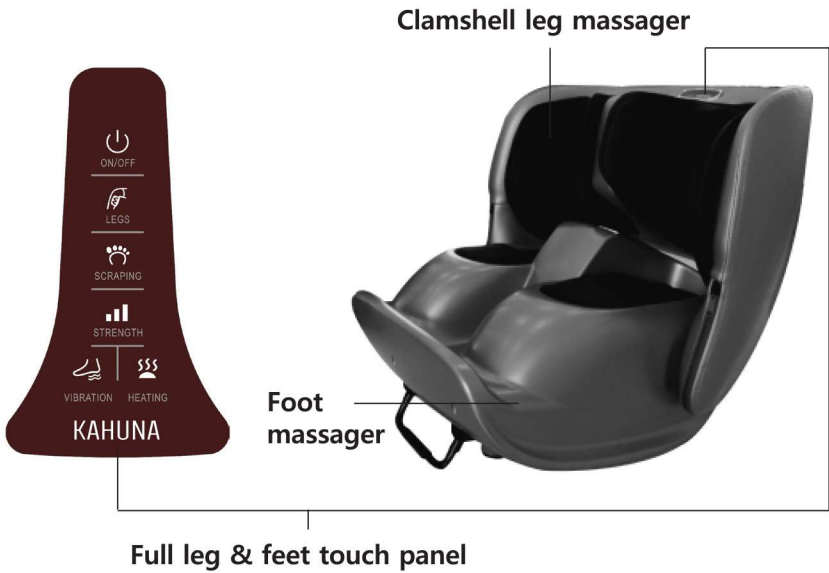

NAMES OF PARTS