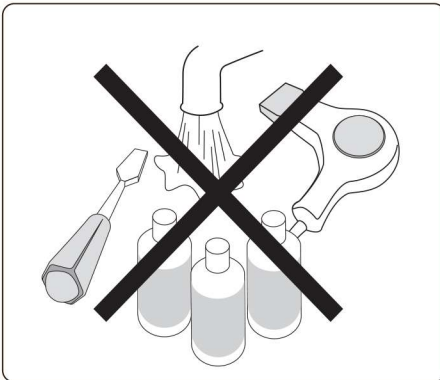

VIBRATION

Press the VIBRATION button, you can turn off or turn on the foot vibration function and select the vibration education experience for different strength modes.

LEGS

Press the LEGS button, you can turn off or turn on the leg foot massage function. Long touch the button for one second, you can turn off the foot massage function and switch to soft leg foot air care experience(This function is not available when the clamshell is folded).

NAMES OF PARTS

MAINTENANCE

| Use dry cloth to clean |

- Before cleaning, make sure the power switch is off and unplug the power cord.
- Keep the massager clean and away from high temperature and humidity place. If there is a long time not to use the massager, please use the dust cover trap to prevent dust from falling into.