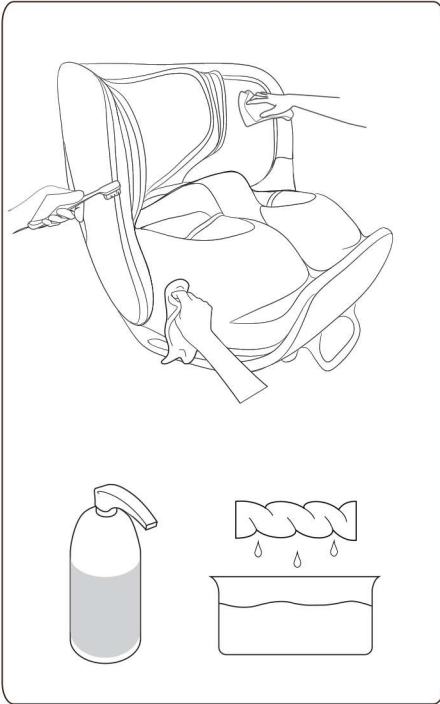

MAINTENANCE

| Use dry cloth to clean |

- Before cleaning, make sure the power switch is off and unplug the power cord.
- Keep the massager clean and away from high temperature and humidity place. If there is a long time not to use the massager, please use the dust cover trap to prevent dust from falling into.