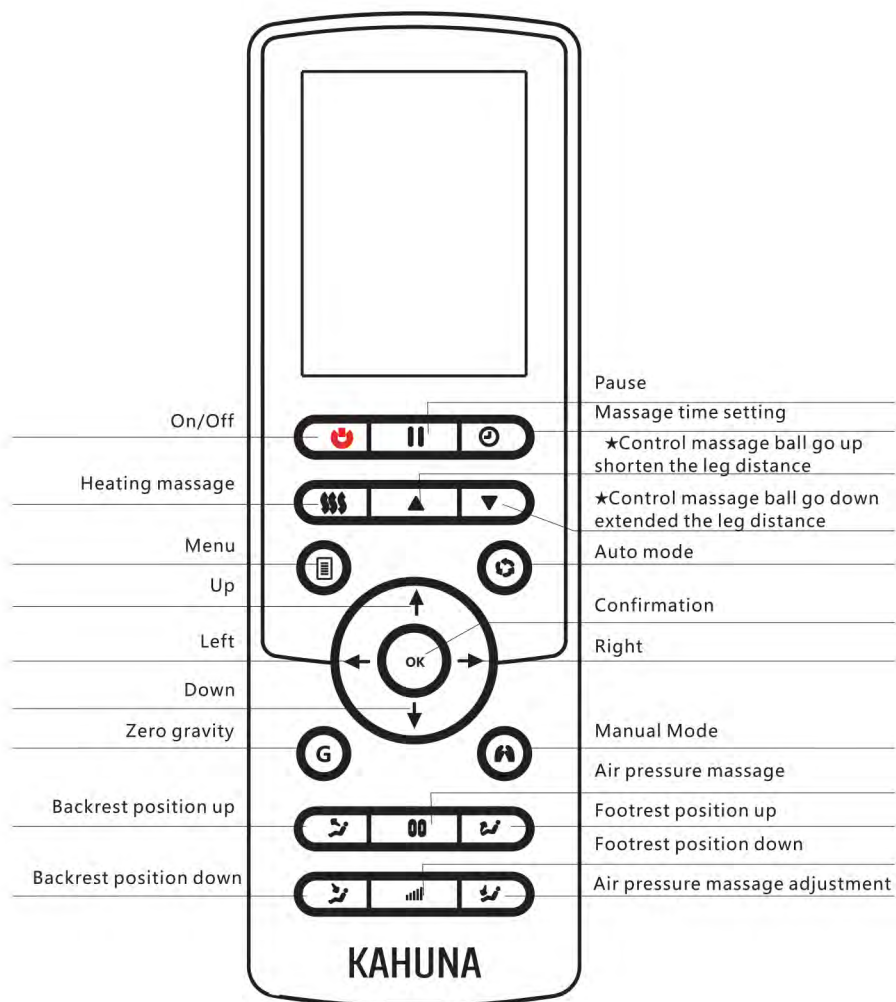

CHAIR INSTALLATION

3. Place the massage chair in an open area |

- Allow sufficient space around the chair for recline purposes.
- 3 inch distance for the back side and 19.7 inch in front of the foot rest.

| Remote Controller |

| Function description of Controller buttons |

Control massage ball go up:

1. Press button  to adjust the position of the massage ball toward the head during the shoulder position detecting.
2. Press button  to adjust the position of the massage ball during manual "local" and "fixed point" massage.
3. Press button  to shorten leg distance during automatic massage.

Control massage ball go down:

1. Press button  to adjust the position of the massage ball toward the seat during the shoulder position detecting.
2. Press button  to adjust the position of the massage ball during manual "local" and "fixed point" massage.
3. Press button  to extend leg distance during automatic massage.