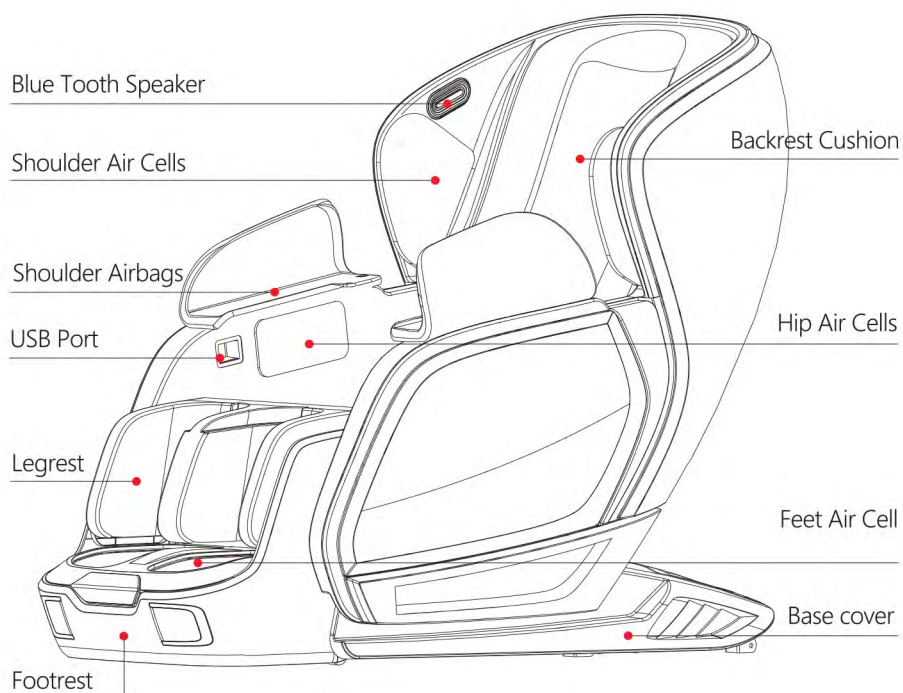

The chair is equipped with a cord having a grounding conductor. The plug must be plugged into an appropriate socket that is properly installed and matched with the plug.

Earth wire is not allowed to be in these places

| Main Body Diagram (Front) |

Built in Premium Bluetooth Speakers

PRODUCT COMPONENTS

| Main Body Diagram (Rear) |

CHAIR INSTALLATION

1. Before use

Use the controller to place the backrest frame to the extreme position, raise the calf to the highest position and raise it to the longest position. Make sure there is sufficient space around the massage chair before operation.