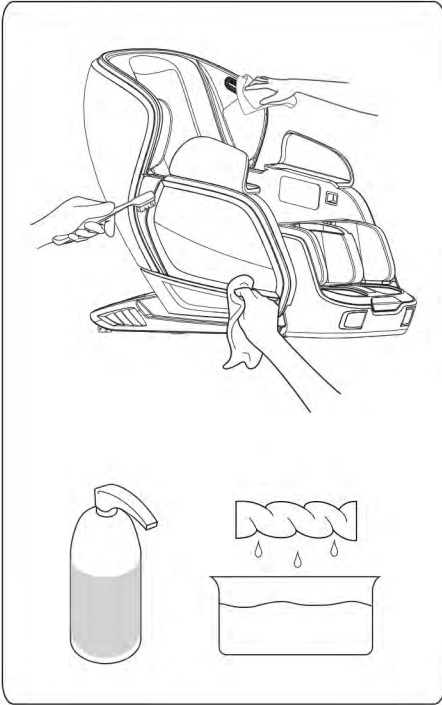

| Use dry cloth to clean |

Turn off and pull out the plug before cleaning the massage chair, do not touch the plug with wet hands.