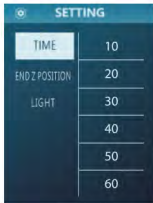

TIME

10/20/30/40/50/60 minutes choices

END Z POSITION

Turn On/Off

Light

Turn On/Off

| 3 After use |

1. After the massage program is completed return the massage chair to upright position by turning off the massage chair.