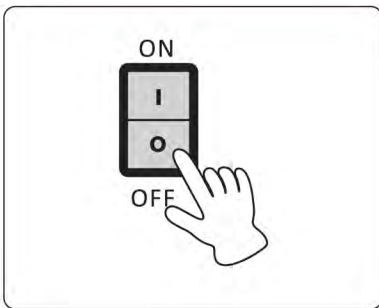

TIME

10/20/30/40/50/60 minutes choices

END Z POSITION

Turn On/Off

Light

Turn On/Off

| 3 After use |

1. After the massage program is completed return the massage chair to upright position by turning off the massage chair.

Please check the surrounding prior to the adjustment of the reclining angle, paying special attention to children or pets that may be in close proximity.

2. Press the power button to power off the massage chair and return remote controller to the storage area on arm pocket.