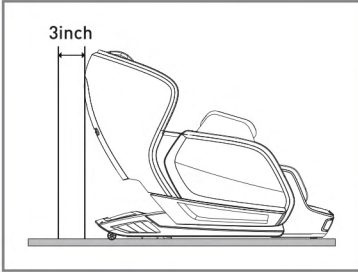

CHAIR INSTALLATION

3. Place the massage chair in an open area |

- Allow sufficient space around the chair for recline purposes.
- 3 inch distance for the back side and 19.7 inch in front of the foot rest.