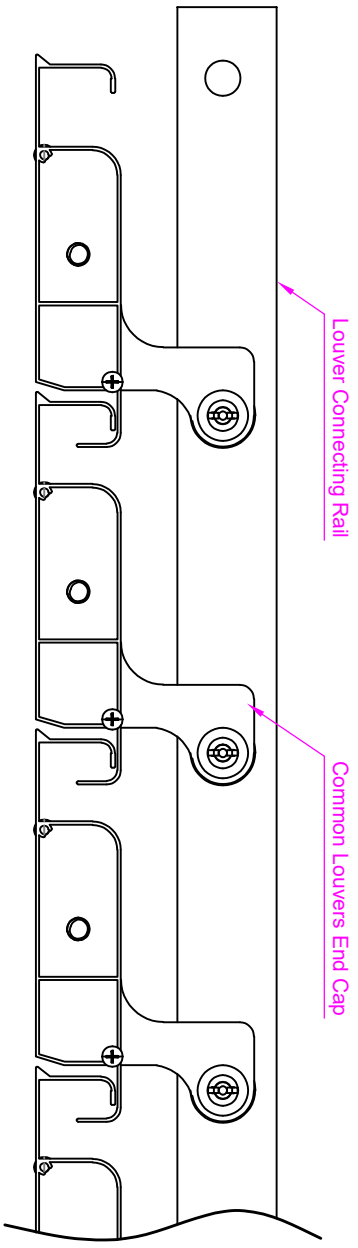

UNIT
inch / mm

A4

DATE
2022/01/17

p. 1/5

M8x16 Screw

M8x30 Screw

Ground Fixture
(Steel Q235B)