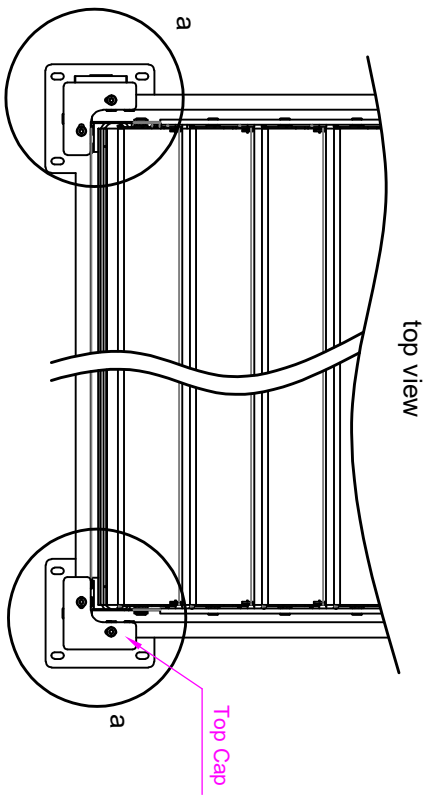

UNIT
inch / mm

A4

DATE
2022/01/17

p. 1/5

M8x16 Screw

M8x30 Screw

Ground Fixture
(Steel Q235B)