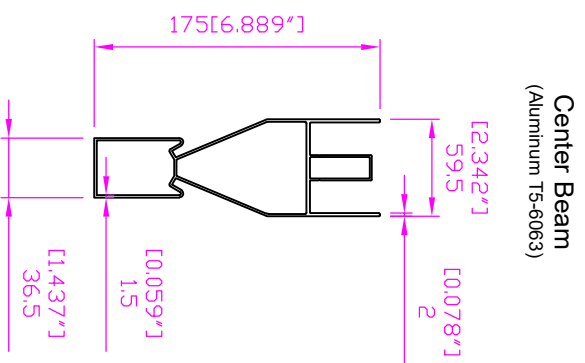

UNIT
inch / mm

A4

DATE
2022/01/17

p. 1/5

M8x16 Screw

M8x30 Screw

Ground Fixture
(Steel Q235B)