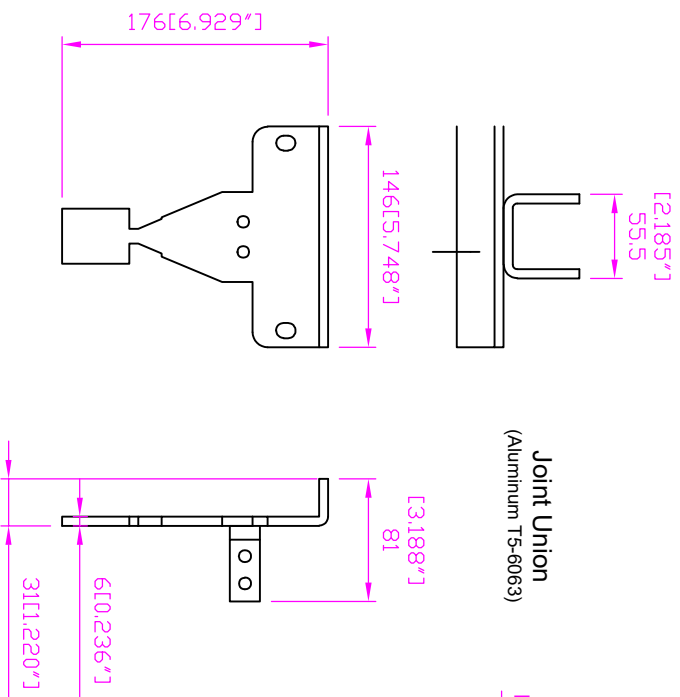

UNIT
inch / mm

A4

DATE
2022/01/17

p. 1/5

M8x16 Screw

M8x30 Screw

Ground Fixture
(Steel Q235B)