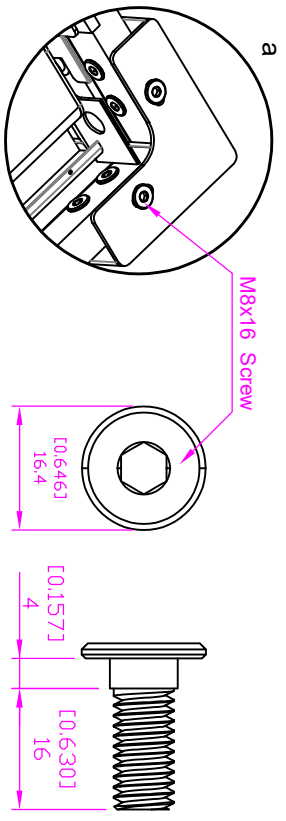

UNIT
inch / mm

A4

DATE
2022/01/17

p. 1/5

M8x16 Screw

M8x30 Screw

Ground Fixture
(Steel Q235B)