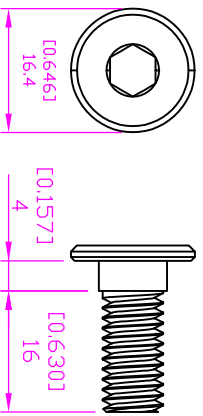

UNIT
inch / mm

A4

DATE
2022/01/17

p. 1/5

M8x16 Screw

M8x30 Screw

Ground Fixture
(Steel Q235B)