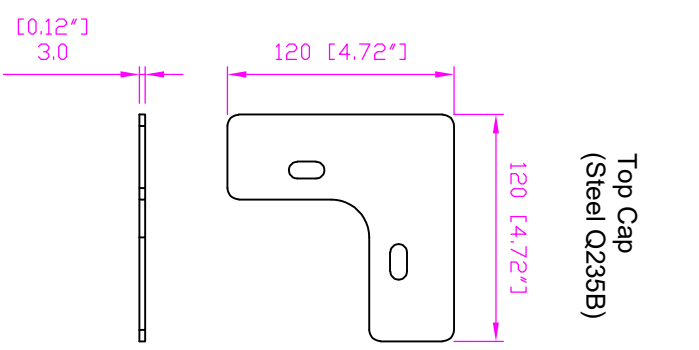

UNIT
inch / mm

A4

DATE
2022/01/17

p. 1/5

M8x16 Screw

M8x30 Screw

Ground Fixture
(Steel Q235B)