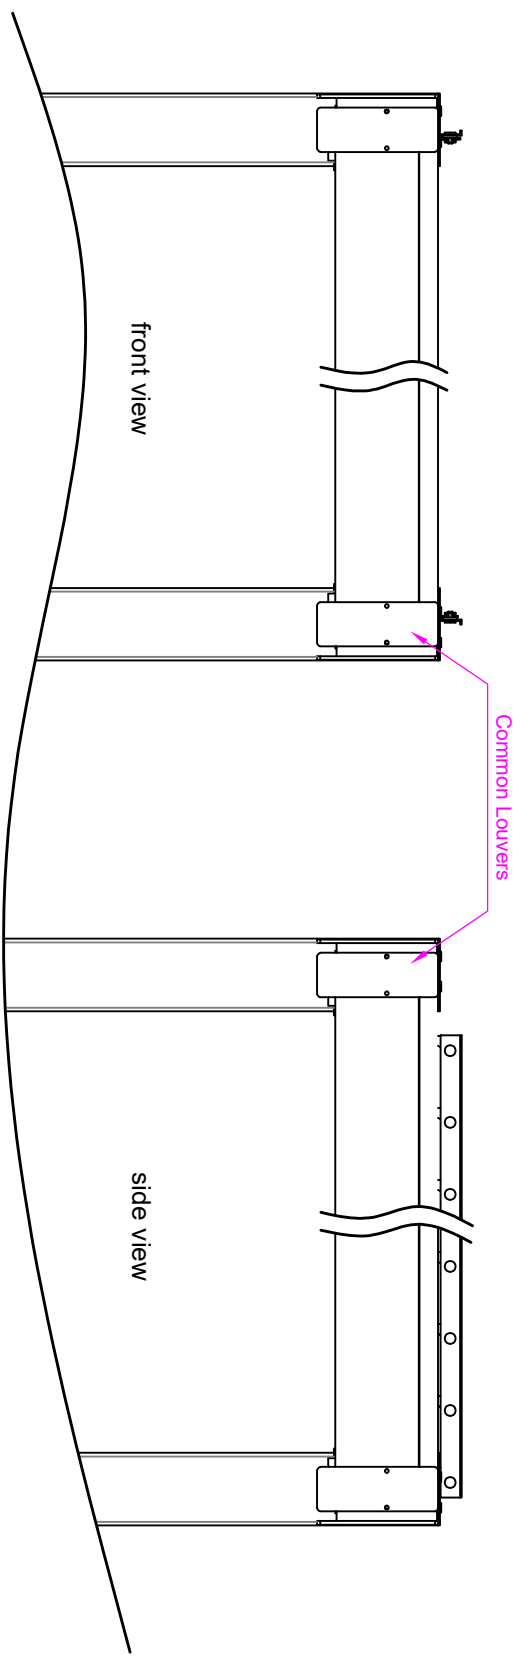

UNIT
inch / mm

A4

DATE
2022/01/17

p. 1/5

M8x16 Screw

M8x30 Screw

Ground Fixture
(Steel Q235B)