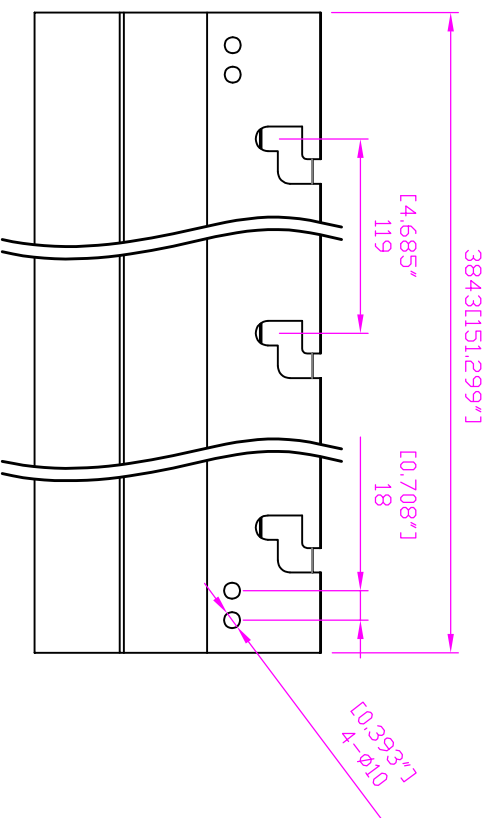

UNIT
inch / mm

A4

DATE
2022/01/17

p. 1/5

M8x16 Screw

M8x30 Screw

Ground Fixture
(Steel Q235B)