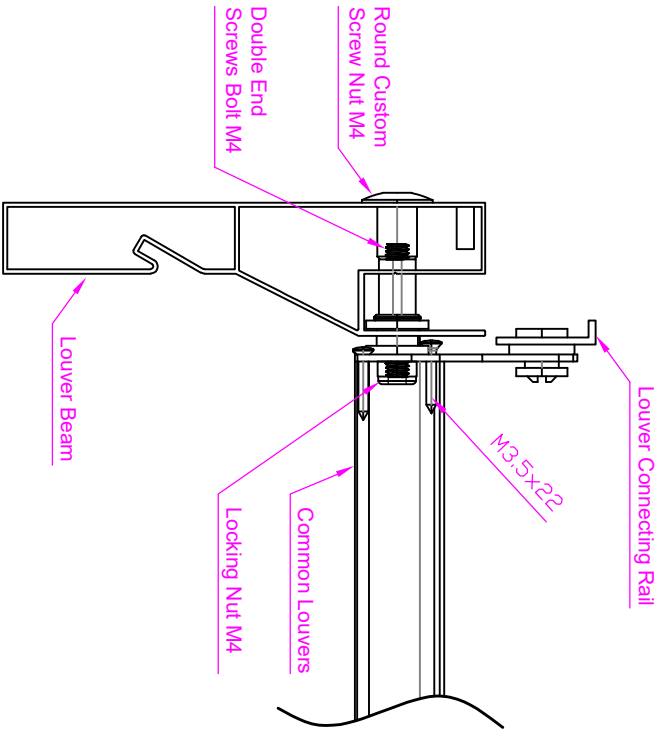

UNIT
inch / mm

A4

DATE
2022/01/17

p. 1/5

M8x16 Screw

M8x30 Screw

Ground Fixture
(Steel Q235B)