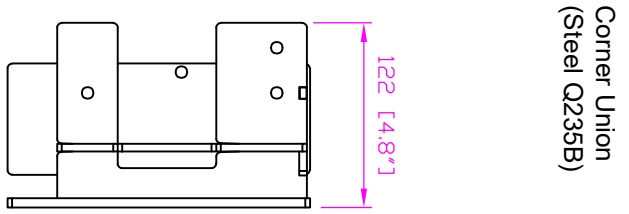

UNIT
inch / mm

A4

DATE
2022/01/17

p. 1/5

M8x16 Screw

M8x30 Screw

Ground Fixture
(Steel Q235B)