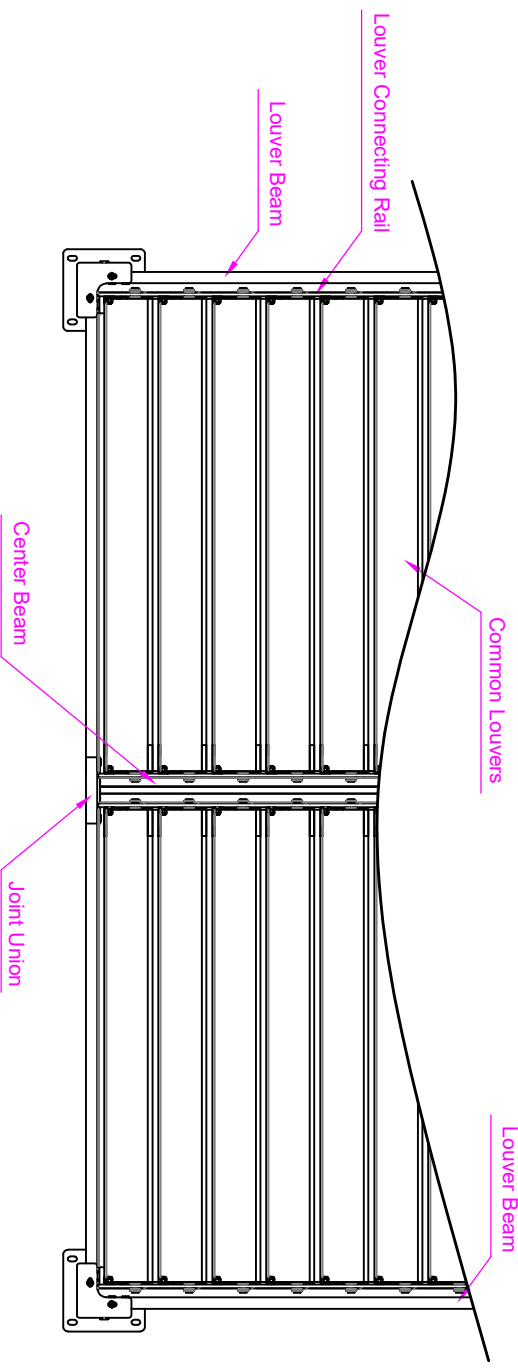

UNIT
inch / mm

A4

DATE
2022/01/17

p. 1/5

M8x16 Screw

M8x30 Screw

Ground Fixture
(Steel Q235B)