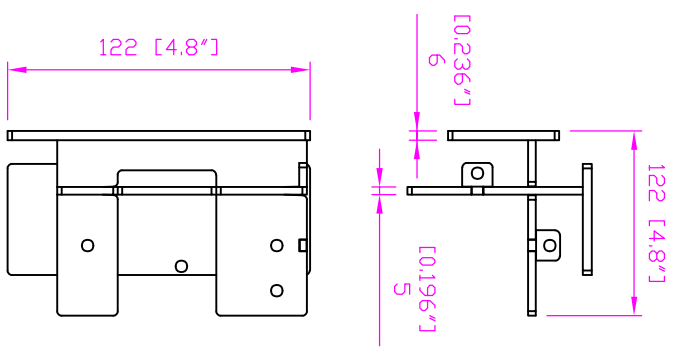

UNIT
inch / mm

A4

DATE
2022/01/17

p. 1/5

M8x16 Screw

M8x30 Screw

Ground Fixture
(Steel Q235B)