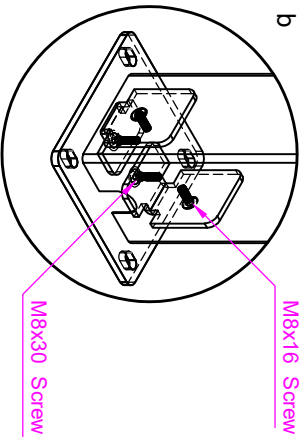

UNIT
inch / mm

A4

DATE
2022/01/17

p. 1/5

M8x16 Screw

M8x30 Screw

Ground Fixture
(Steel Q235B)