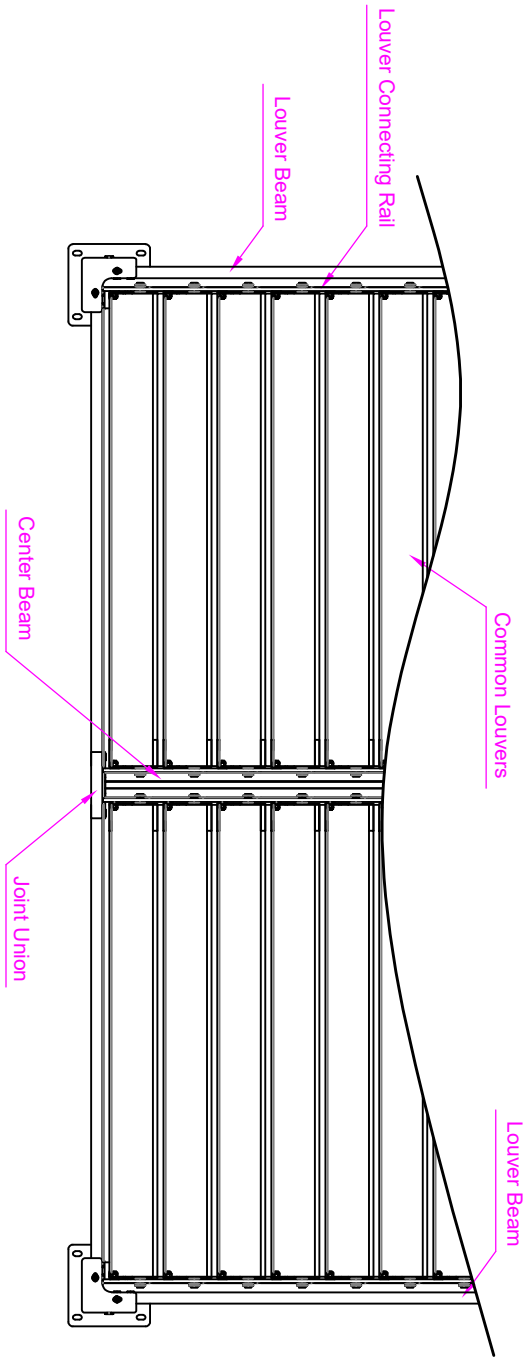

UNIT
inch / mm

A4

DATE
2022/01/17

p. 1/5

M8x16 Screw

M8x30 Screw

Ground Fixture
(Steel Q235B)