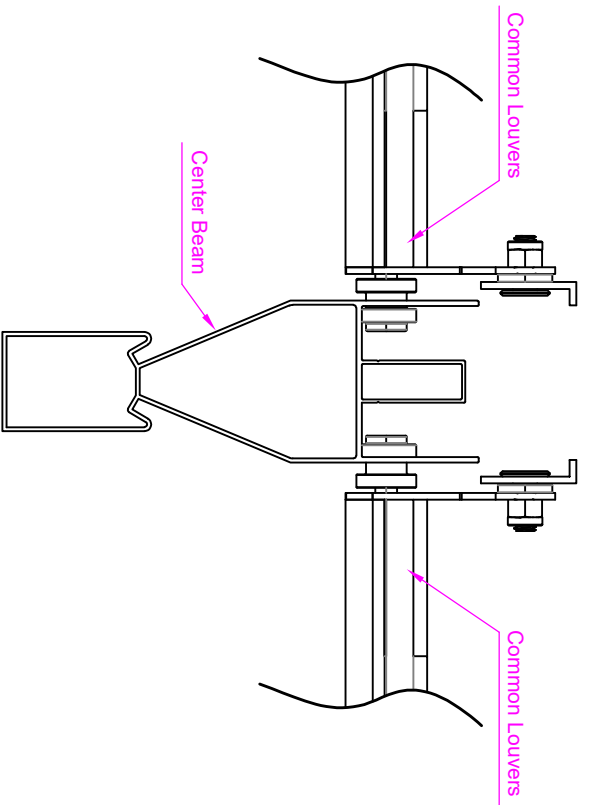

UNIT
inch / mm

A4

DATE
2022/01/17

p. 1/5

M8x16 Screw

M8x30 Screw

Ground Fixture
(Steel Q235B)