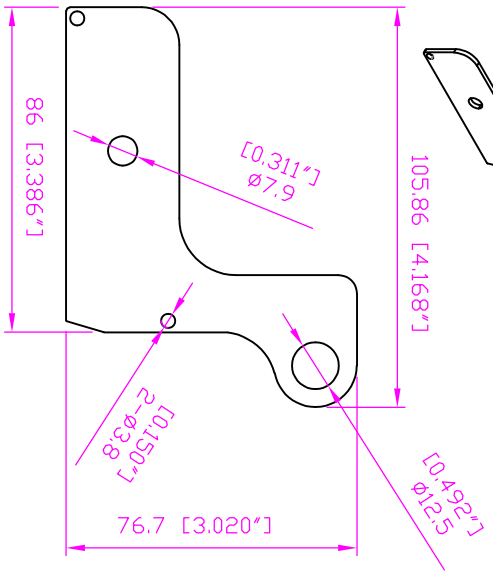

UNIT
inch / mm

A4

DATE
2022/01/17

p. 1/5

M8x16 Screw

M8x30 Screw

Ground Fixture
(Steel Q235B)