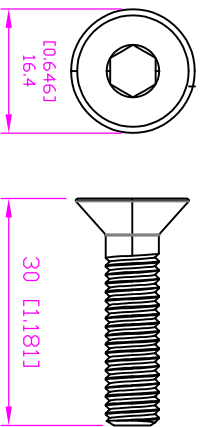

UNIT
inch / mm

A4

DATE
2022/01/17

p. 1/5

M8x16 Screw

M8x30 Screw

Ground Fixture
(Steel Q235B)