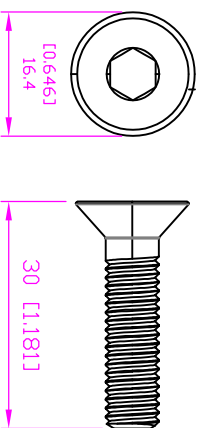

Common Louvers End Cap

BON PERGOLA

UNIT
inch / mm

A4

DATE
2022/01/14

p. 2/4

M8x16 Screw

M8x30 Screw

Ground Fixture
(Steel Q235B)