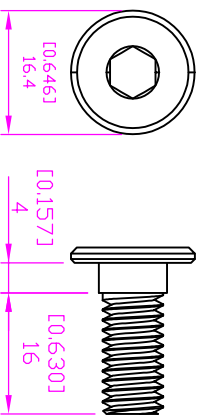

Common Louvers End Cap

BON PERGOLA

UNIT
inch / mm

A4

DATE
2022/01/14

p. 2/4

M8x16 Screw

M8x30 Screw

Ground Fixture
(Steel Q235B)