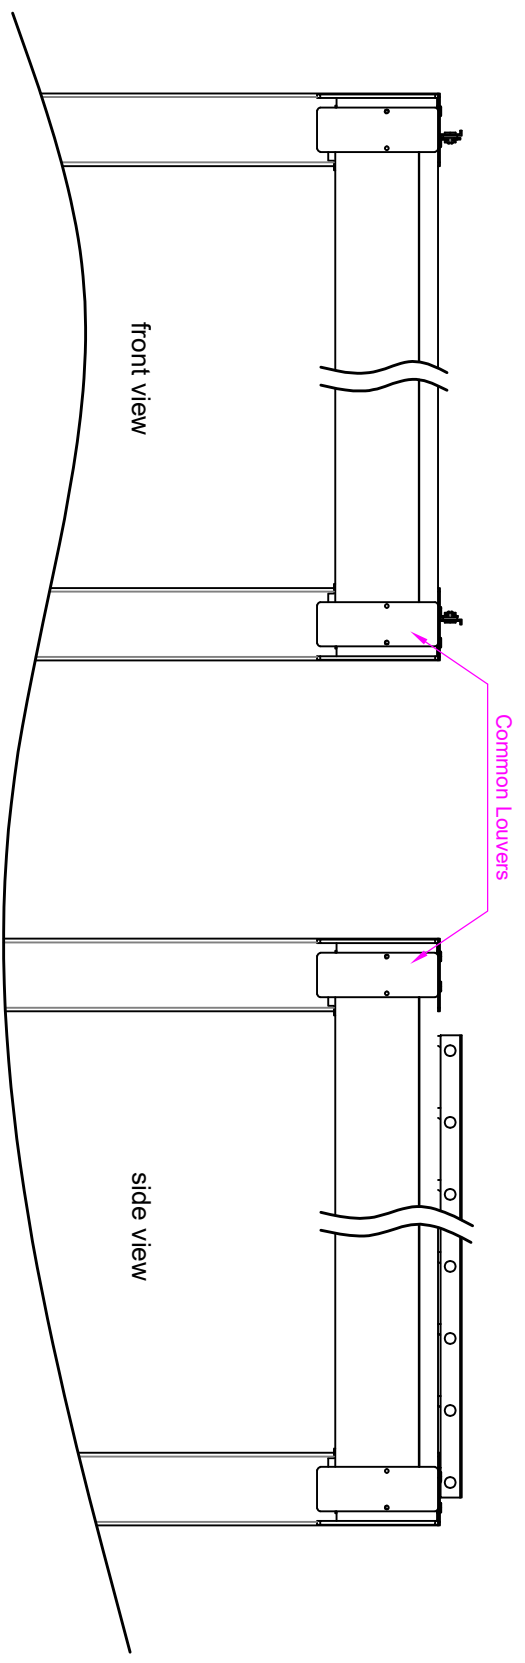

Common Louvers End Cap

BON PERGOLA

UNIT
inch / mm

A4

DATE
2022/01/14

p. 2/4

M8x16 Screw

M8x30 Screw

Ground Fixture
(Steel Q235B)