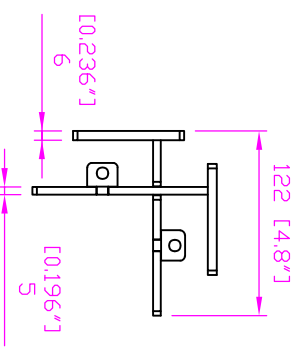

Common Louvers End Cap

BON PERGOLA

UNIT
inch / mm

A4

DATE
2022/01/14

p. 2/4

M8x16 Screw

M8x30 Screw

Ground Fixture
(Steel Q235B)