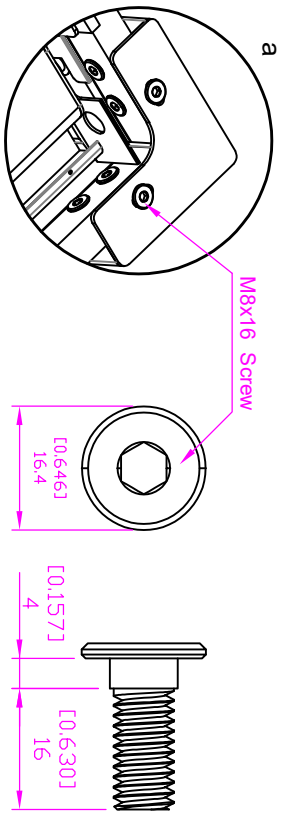

Common Louvers End Cap

BON PERGOLA

UNIT
inch / mm

A4

DATE
2022/01/14

p. 2/4

M8x16 Screw

M8x30 Screw

Ground Fixture
(Steel Q235B)