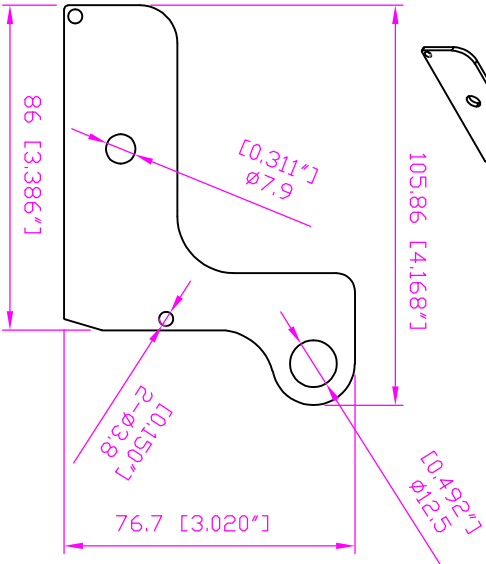

Common Louvers End Cap

BON PERGOLA

UNIT
inch / mm

A4

DATE
2022/01/14

p. 2/4

M8x16 Screw

M8x30 Screw

Ground Fixture
(Steel Q235B)