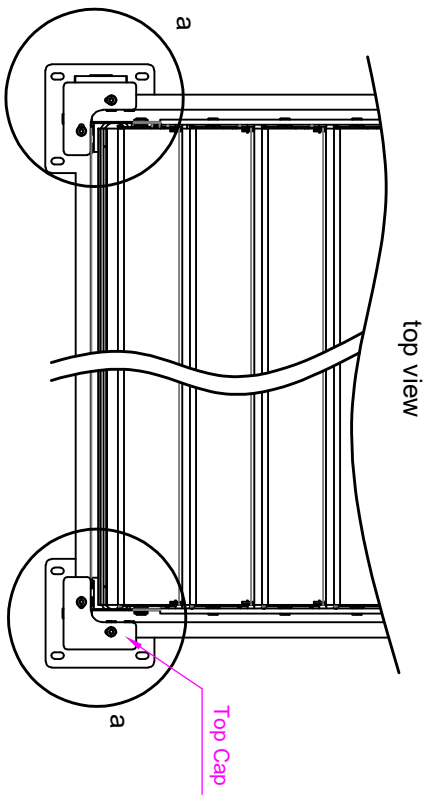

Common Louvers End Cap

BON PERGOLA

UNIT
inch / mm

A4

DATE
2022/01/14

p. 2/4

M8x16 Screw

M8x30 Screw

Ground Fixture
(Steel Q235B)