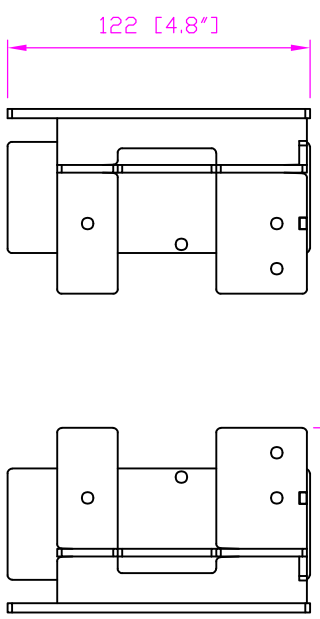

Common Louvers End Cap

BON PERGOLA

UNIT
inch / mm

A4

DATE
2022/01/14

p. 2/4

M8x16 Screw

M8x30 Screw

Ground Fixture
(Steel Q235B)