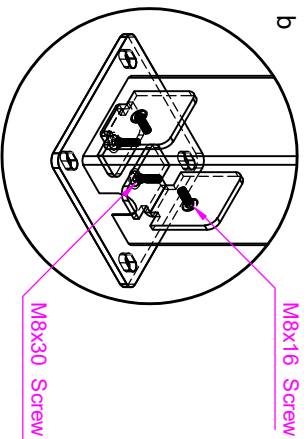

Common Louvers End Cap

BON PERGOLA

UNIT
inch / mm

A4

DATE
2022/01/14

p. 2/4

M8x16 Screw

M8x30 Screw

Ground Fixture
(Steel Q235B)