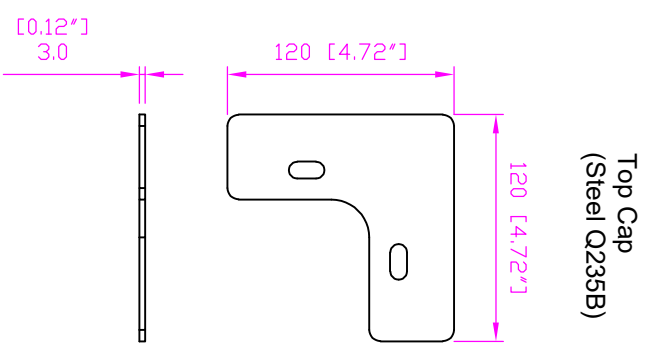

Common Louvers End Cap

BON PERGOLA

UNIT
inch / mm

A4

DATE
2022/01/14

p. 2/4

M8x16 Screw

M8x30 Screw

Ground Fixture
(Steel Q235B)