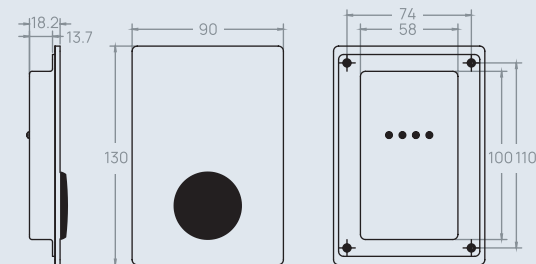

huum.eu
#huumsauna

Vinkli 2, Tartu
51014, Estonia
+372 5666 7699
info@huum.eu

PAIGALDUSJUHEND
INSTALLATION INSTRUCTIONS
UKU Klaas/Peegel juhtpult
UKU Glass/Mirror sauna controller