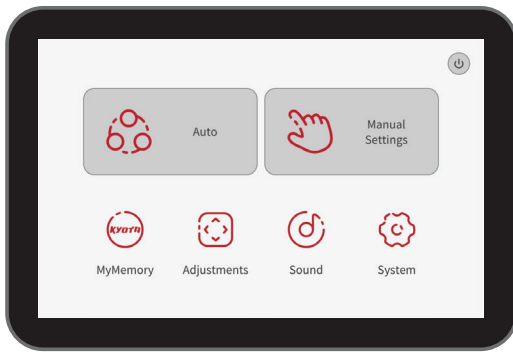

## Features

- Syner-D<sup>®</sup> tandem back mechanisms mimic the human hands of two masseuses, in choreographed rhythm from your neck to your glutes.
- Flexing L-Track for superior stretching
- Complete CalF™ Kneading & Oscillation
- Total Sole Reflexology Foot Rollers
- Intelligent Voice Command + Control
- Wireless Charging Pad + USB Charging Port
- MyMassage™ Memory programs
- Zero Wall Fit™ Space-Saving Technology
- Quick Access Control Panel + Joystick Control
- TrueFit™ Body Scanning + Footrest Extension
- SoothMe™ Sound Therapy
- Intrasound Audio with Premium Bluetooth® Speakers
- Chromotherapy Programs
- Soothing Lumbar heat
- Integrated Air Ionizer

Dual Back Mechanism

Flex-Track

8" Tablet Controller

Intelligent Voice Control

Black/Dark Woodgrain

12 Auto Programs

Wired Tablet Controller

Quick Access Panel

## Massage Regions

## Ideal Height & Weight

Back Mechanism	Track Type/Length	Heat Zones	Sensors
Syner-D <sup>®</sup>	Flex-L Track / 49"	Lumbar Heat	<ul style="list-style-type: none"> <li>• TrueFit™ Body Scan</li> <li>• TrueFit™ Footrest Extension</li> </ul>
Airbags/Cells	Recline	Zero Wall Clearance	Warranty
32 / 66	2 Levels Zero Gravity	2"	<b>Kyoto Promise</b> 4 Year Limited Warranty