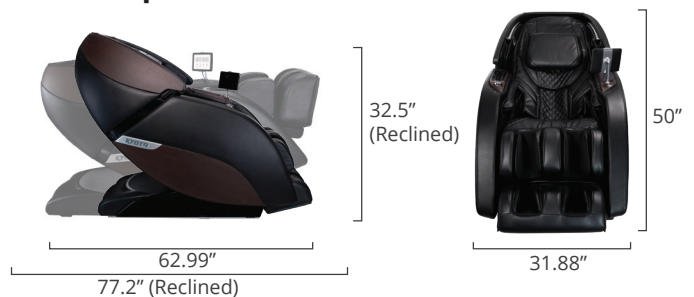

Product Specifications

KYOTA

1-800-242-0761
www.kyotamassagechairs.com