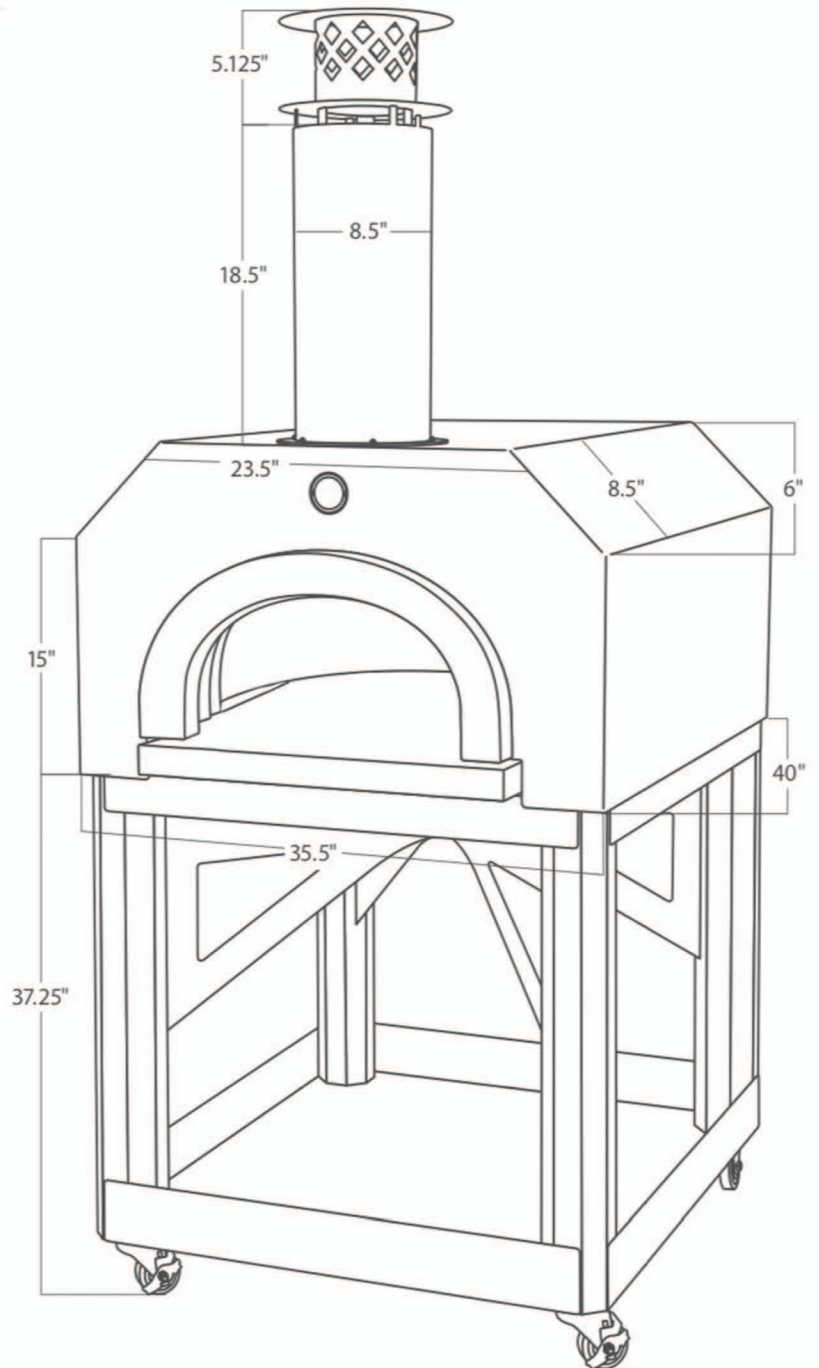

CBO-750 Mobile Specifications

Oven Is Certified by:  

Base SKU CBO-O-MBL-750

Details

- Preassembled
- Custom-Built Cart with Heavy-Duty Casters for High Portability
- Metal Insulating Hood
- Accessory Package (Pizza Peel, Brush, Infrared Thermometer)
- Hearth Cooking Surface 38" x 28"

Oven with Cart Weight: 750 lbs.