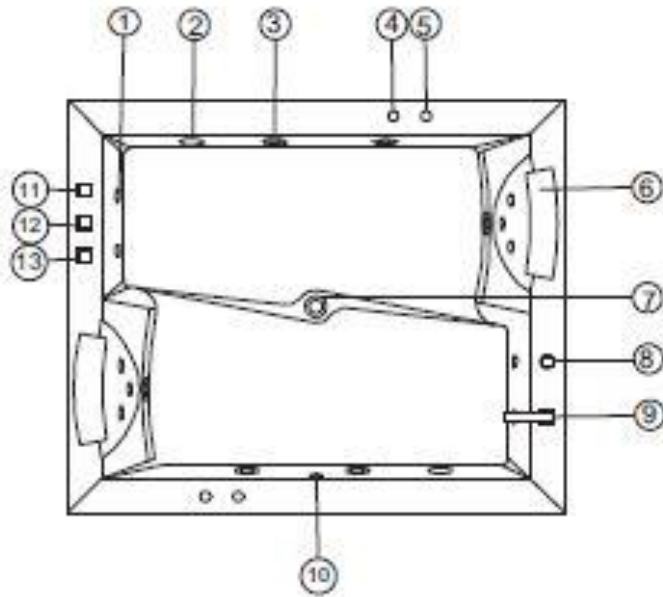

# WS-0502 Jetted Tub

## Sketch

- 1. small nozzle
- 2. water inlet
- 3. big nozzle
- 4. water pump switch
- 5. air conditioning
- 6. pillow
- 7. drainage
- 8. shower
- 9. tap
- 10. drainage switch
- 11. hot water switch
- 12. shift switch
- 13. cold water switch