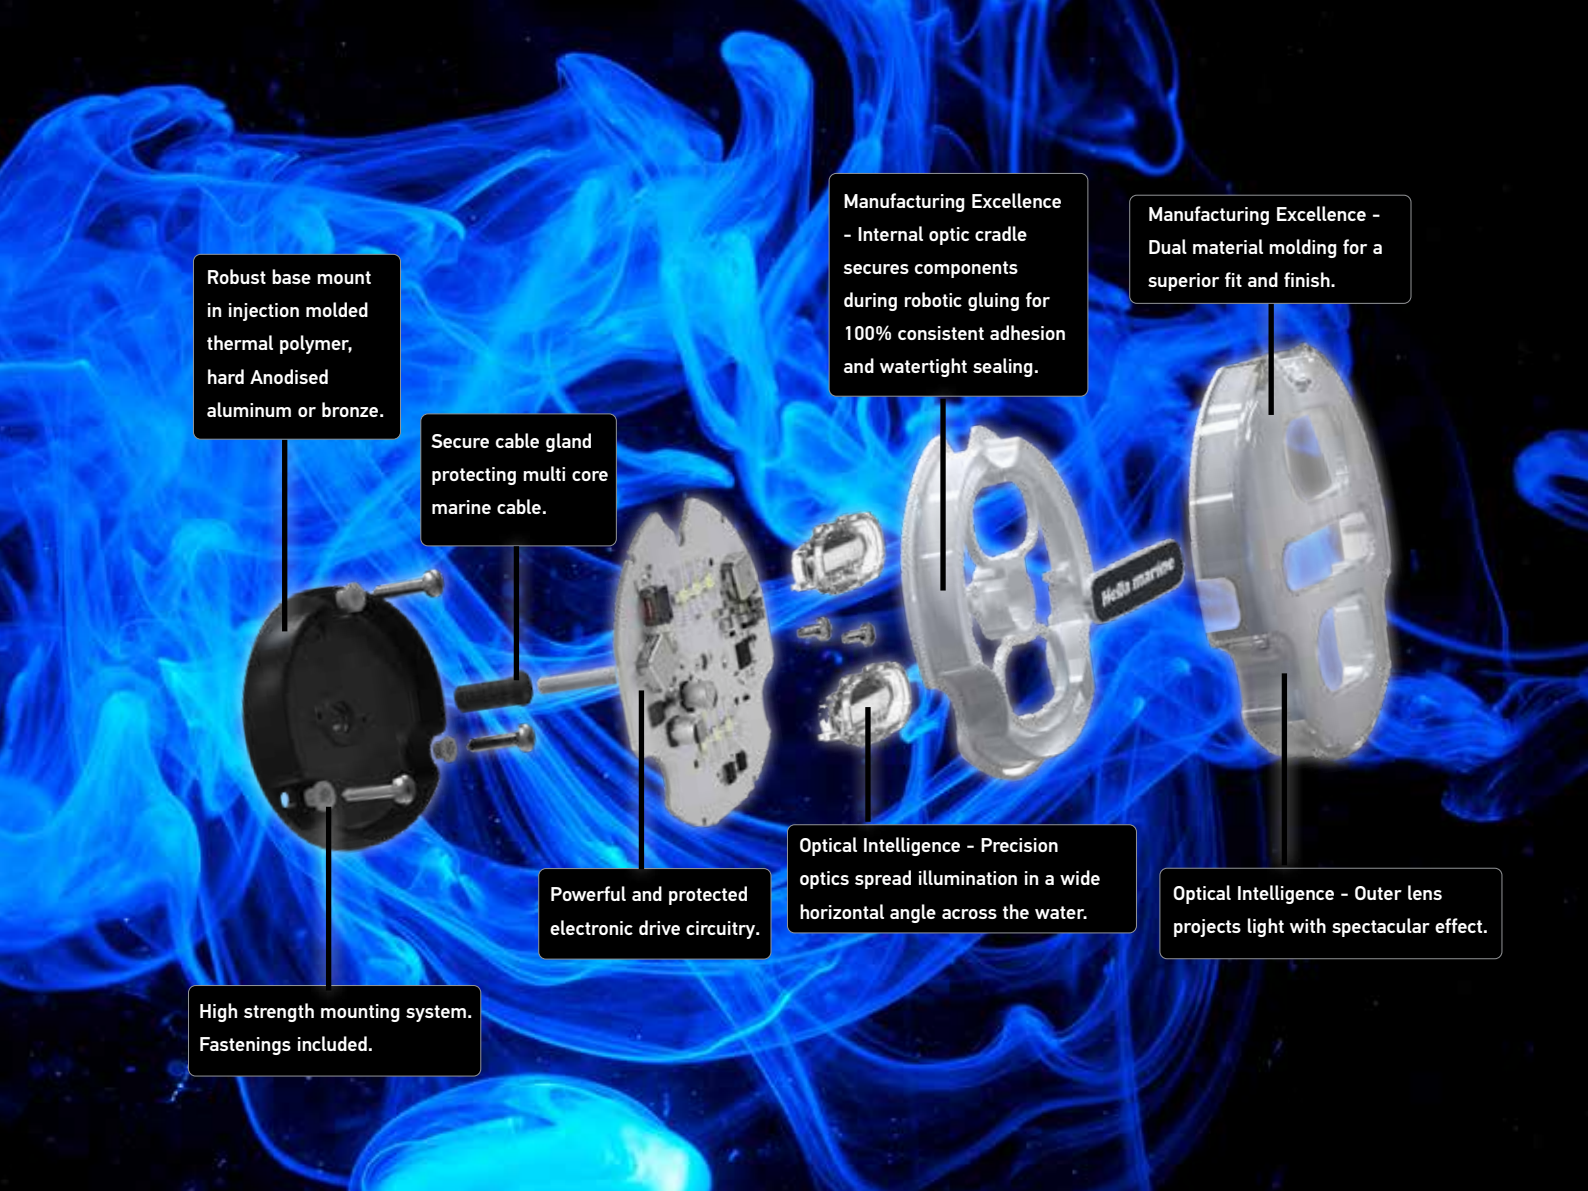

Spectacular colour at your fingertips.

APELO

Apelo Blue / White

Toggle to select constant or strobing blue or white light.

Apelo RGB

Connect Apelo RGB lamps to an RGB lighting controller for unlimited colour selection.

Robust Surface Mount Design

High strength bush mounting system.
Fastenings included.

Pre-wired with marine cable

Apelo A1 and Apelo A2 Blue / White lamps

Toggle to select constant or strobing blue or white light.

Apelo A1 and Apelo A2 RGB lamps

Connect to an RGB controller for unlimited colour control.

Apelo Dimensions

Hella marine

APELO

Underwater lighting brilliance

Apelo A1 1800 lumen

Thermal Polymer Housing