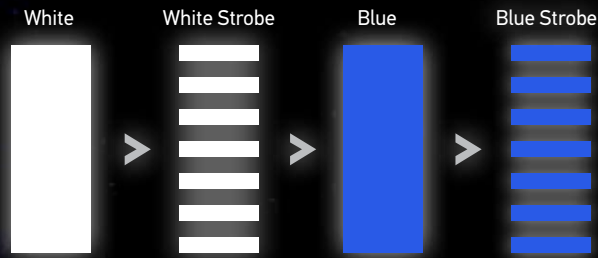

Spectacular colour at your fingertips.

APELO

Apelo Blue / White

Toggle to select constant or strobing blue or white light.