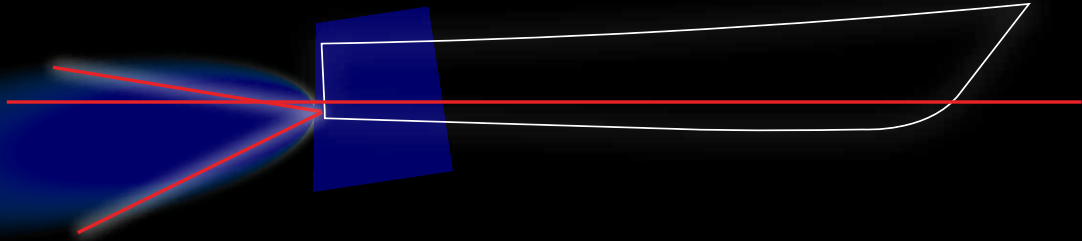

APELO

Optical intelligence in action across the transom.

Apelo features an asymmetric light pattern with a narrow vertical angle to focus light efficiently below the waterline.

New Zealand Made

Designed and manufactured in New Zealand.