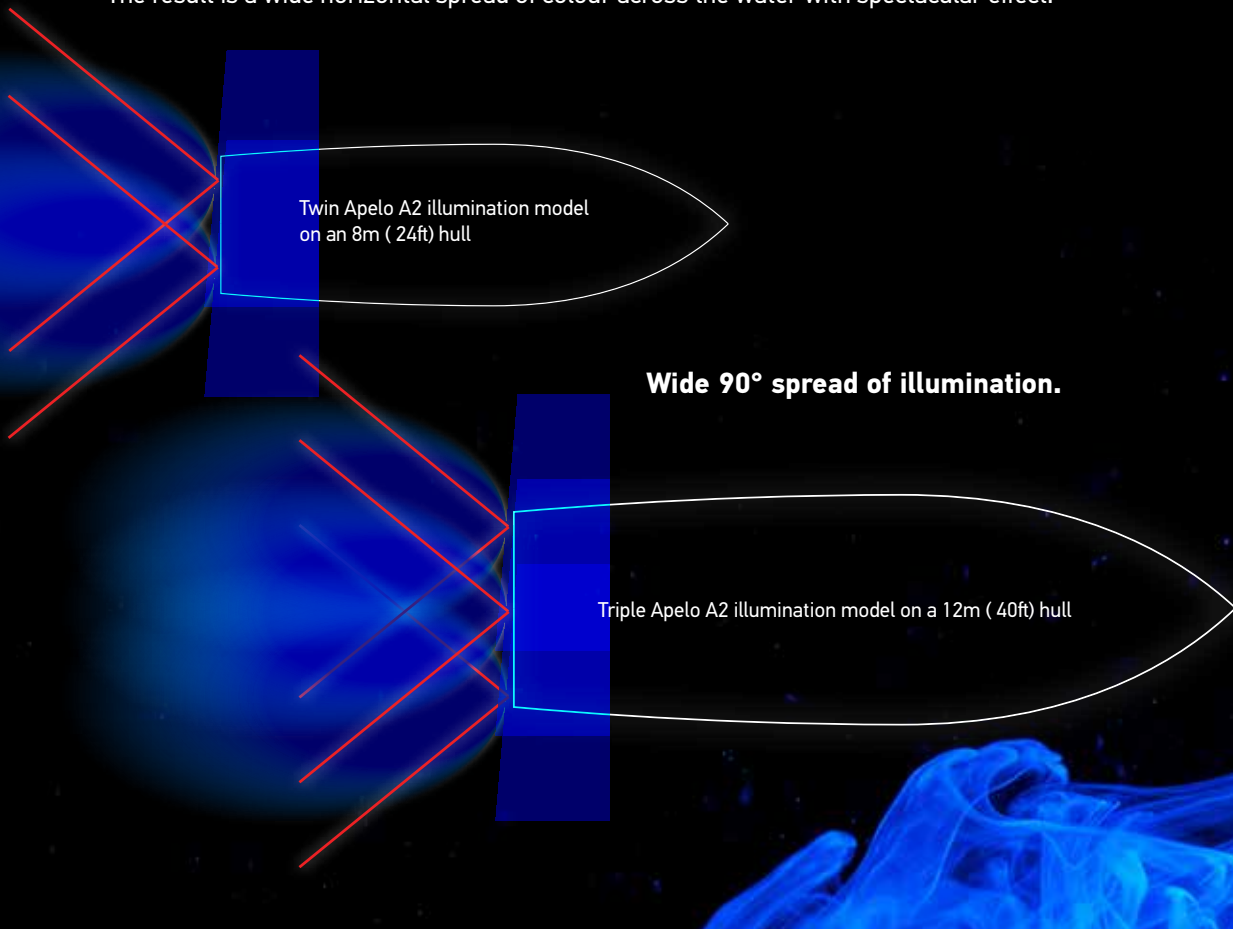

Optical intelligence is the heart of Hella marine lighting.

Apelo introduces a precision engineered optical distribution system efficiently capturing and projecting light. The result is a wide horizontal spread of colour across the water with spectacular effect.

Wide 90° spread of illumination.

Apelo A2 3000 Lumen

- → Vibrant blue and intense white illumination, or select Apelo RGB* for complete control of the colour spectrum.
- → Edge Light technology.
- → Optical Intelligence: Wide horizontal illumination with a narrow vertical angle for spectacular effect.
- → Corrosion resistant marine grade bronze housing and Grilamid high strength nylon lens.
- → Completely sealed and electronically protected.
- → Robust surface mount design.
- → Advanced thermal management ensuring ongoing protection and no damage by operation out of the water.
- → Suitable for steel, fiberglass, timber and composite hulls.

Specifications

Lumens	3000 (White)
Lens Material	Grilamid. A high strength, UV resistant, optical nylon.
Base Material	Marine grade bronze
Colour Temperature	5000K (White)
Pre-wired Cable	2.5M / 8.2ft of multi core marine cable
Operating Voltage	9-32V DC
Voltage Protection	Spike protected to +500 volts, Reverse polarity protected to -700 volts.
Power Consumption	White/Blue <30W / <2.5A@12V, <1.25A@24V RGB <30W / <2.5A@12V, <1.25A@24V Edge Light <3W / <0.25A@12V, <0.13A@24V
Degree of Protection	IP68 and IP69
Weight (incl. cable)	Blue/White 600g, RGB 650g.
Installation	Surface mount with robust mounting system
Diameter	95mm / 3.74"
Approvals Pending	CE, ISO 8846 (Ignition Protection)

* Connect Apelo RGB lamps to an RGB lighting controller for unlimited colour selection.