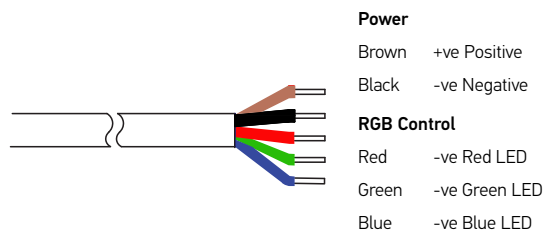

Apelo A1 and Apelo A2 RGB lamps

Connect to an RGB controller for unlimited colour control.