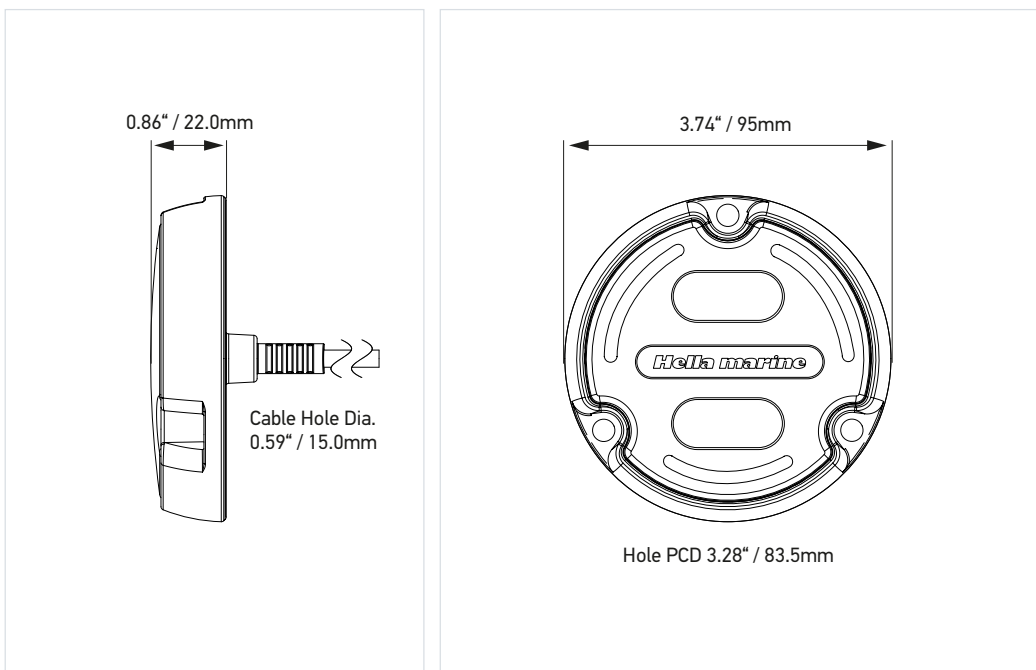

Apelo Dimensions