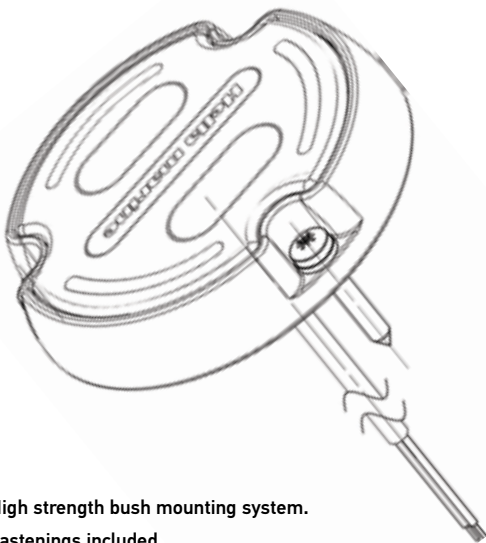

Robust Surface Mount Design

High strength bush mounting system.
Fastenings included.

Pre-wired with marine cable

Apelo A1 and Apelo A2 Blue / White lamps

Toggle to select constant or strobing blue or white light.