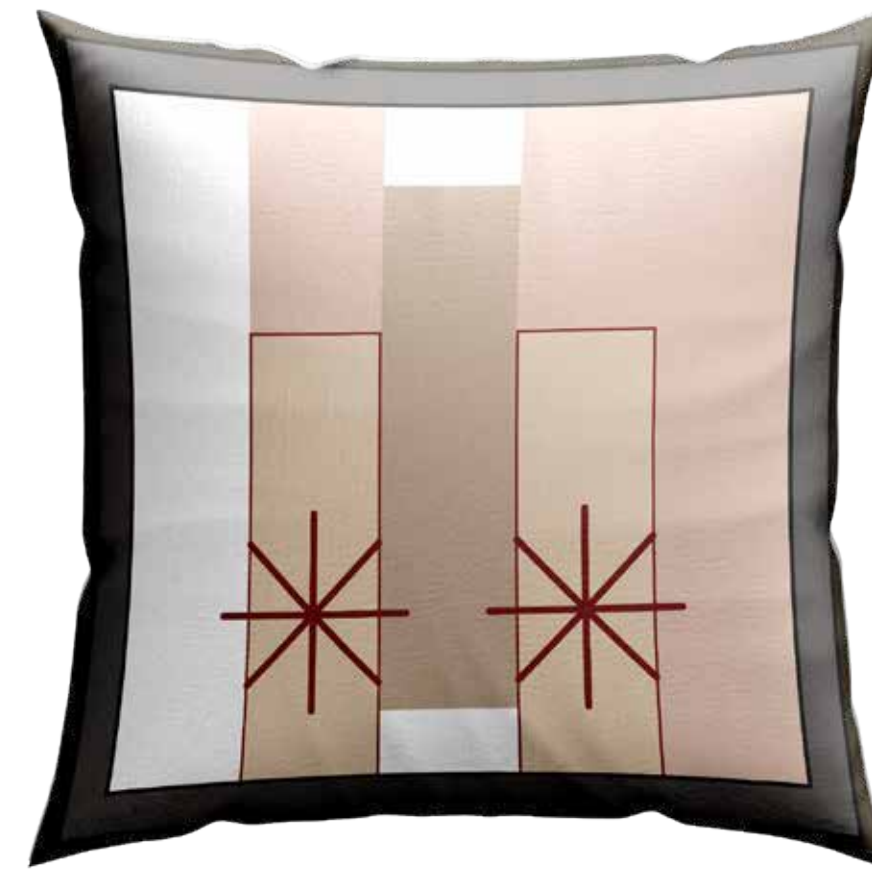

Made to order

Ornamental

CP16

Dimensions & prices:

22" x 22" inches

\$4,500.00 DOP (Retail)

\$2,250.00 DOP (Wholesale)

18" x 18" inches

\$4,000.00 DOP (Retail)

\$2,000.00 DOP (Wholesale)

Cushion fabric:

Velvet

CP17

Dimensions & prices:

22" x 22" inches

\$4,500.00 DOP (Retail)