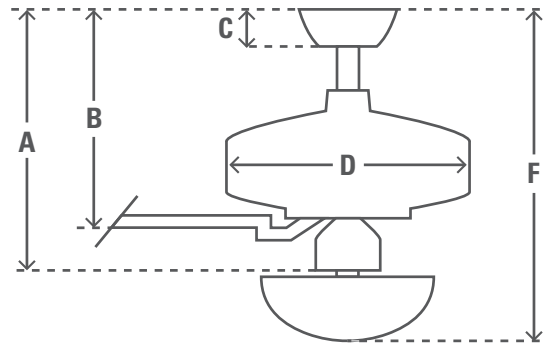

132cm (52") Builder Elite OD

PRODUCT SPECIFICATION SHEET

Family Name Builder Elite OD

Model #	51493						
EAN Code	0049694514936						
Voltage	240v/50Hz						
Housing Finish	Fresh White						
Blade Finishes	Fresh White / Fresh White						
Number of Blades	5						
Blade Material	Plastic						
Light Socket Type	N/A						
Bulbs	N/A						
Motor Size (mm)	172mm x 20mm						
Downrods Included	<table border="1"> <tr> <td>in</td> <td>cm</td> </tr> <tr> <td>3"</td> <td>7.6</td> </tr> <tr> <td>2"</td> <td>5.1</td> </tr> </table>	in	cm	3"	7.6	2"	5.1
in	cm						
3"	7.6						
2"	5.1						
Net Weight	<table border="1"> <tr> <td>lbs</td> <td>kgs</td> </tr> <tr> <td>20.3</td> <td>9.2</td> </tr> </table>	lbs	kgs	20.3	9.2		
lbs	kgs						
20.3	9.2						

ENERGY INFORMATION

Airflow (m ³ /s)	2.75
CFM at High	5834
RPM	0
Noise Level	< 46dbA overall < 36dbA motor
Energy Use (W)	43

FAN DIMENSIONS

	in	cm
(A) Ceiling to Bottom of Fan	12.6	32.1
(B) Ceiling to Bottom of Blade	11.2	28.4
(C) Ceiling to Bottom of Canopy	2.8	7.1
(D) Width of Fan Body	10.9	27.7
(F) Ceiling to Bottom of Light	12.6	32.1