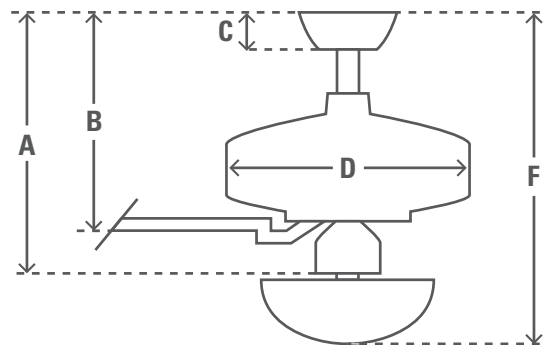

# 132cm (52") Builder Elite OD

## PRODUCT SPECIFICATION SHEET

Family Name Builder Elite OD

Model #	51492						
EAN Code	0049694514929						
Voltage	240v/50Hz						
Housing Finish	Premier Bronze						
Blade Finishes	Premier Bronze / Premier Bronze						
Number of Blades	5						
Blade Material	Plastic						
Light Socket Type	N/A						
Bulbs	N/A						
Motor Size (mm)	172mm x 20mm						
Downrods Included	<table border="1"> <tr> <td>in</td> <td>cm</td> </tr> <tr> <td>3"</td> <td>7.6</td> </tr> <tr> <td>2"</td> <td>5.1</td> </tr> </table>	in	cm	3"	7.6	2"	5.1
in	cm						
3"	7.6						
2"	5.1						
Net Weight	<table border="1"> <tr> <td>lbs</td> <td>kgs</td> </tr> <tr> <td>20.3</td> <td>9.2</td> </tr> </table>	lbs	kgs	20.3	9.2		
lbs	kgs						
20.3	9.2						

### FAN DIMENSIONS

	in	cm
(A) Ceiling to Bottom of Fan	12.6	32.1
(B) Ceiling to Bottom of Blade	11.2	28.4
(C) Ceiling to Bottom of Canopy	2.8	7.1
(D) Width of Fan Body	10.9	27.7
(F) Ceiling to Bottom of Light	12.6	32.1