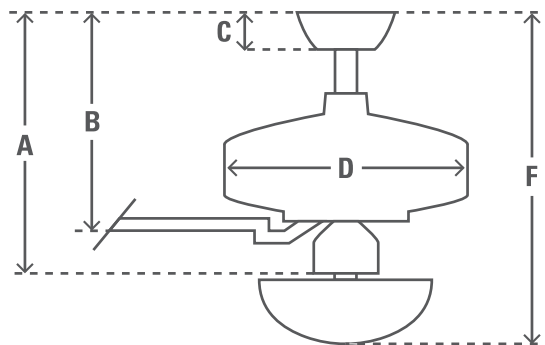

112cm (44") KENNICOTT

PRODUCT SPECIFICATION SHEET

Family Name Kennicott

Model #	50935		
EAN Code	0049694509352		
Voltage	240v/50Hz		
Housing Finish	Fresh White		
Blade Finishes	Fresh White/Fresh White		
Number of Blades	6		
Blade Material	Plastic		
Light Socket Type	N/A		
Bulbs	N/A		
Motor Size (mm)	172mm x 12mm		
Downrods Included	in	cm	
	3"	7.6	
	2"	5.1	
Net Weight	lbs	kgs	
	17.4	7.9	

ENERGY INFORMATION

Airflow (m ³ /s)	1.90
CFM at High	4022
RPM	0
Noise Level	< 46dbA overall < 36dbA motor
Energy Use (W)	59

FAN DIMENSIONS

	in	cm
(A) Ceiling to Bottom of Fan	12.9	32.8
(B) Ceiling to Bottom of Blade	12.0	30.4
(C) Ceiling to Bottom of Canopy	2.8	7.1
(D) Width of Fan Body	8.9	22.7
(F) Ceiling to Bottom of Light	12.9	32.7