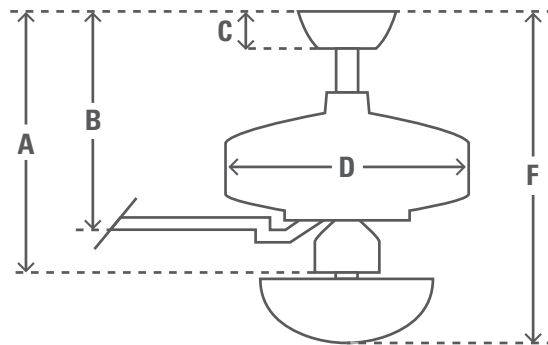

91 cm (36") FINLEY

PRODUCT SPECIFICATION SHEET

Family Name	Finley		
Model #	50644		
EAN Code	0049694506443		
Voltage	120v/50Hz		
Housing Finish	Fresh White		
Blade Finishes	Fresh White / Natural Wood		
Number of Blades	3		
Blade Material	Composite		
Light Socket Type	Two E27 bulbs		
Bulbs	Not Included		
Motor Size (mm)	153mm x 20mm		
Downrods Included	in	:	cm
	4"	:	10.2
	2"	:	5.1
Net Weight	lbs	:	kgs
	18.7	:	8.5

ENERGY INFORMATION		
Airflow (m ³ /s)	1,35	
CFM at High	2859	
RPM	280	
Noise Level	< 46dbA overall < 36dbA motor	
Energy Use (W)	50	
FAN DIMENSIONS		
	in	cm
(A) Ceiling to Bottom of Fan	16.0	40.6
(B) Ceiling to Bottom of Blade	11.1	28.1
(C) Ceiling to Bottom of Canopy	2.8	7.1
(D) Width of Fan Body	8.3	21.1