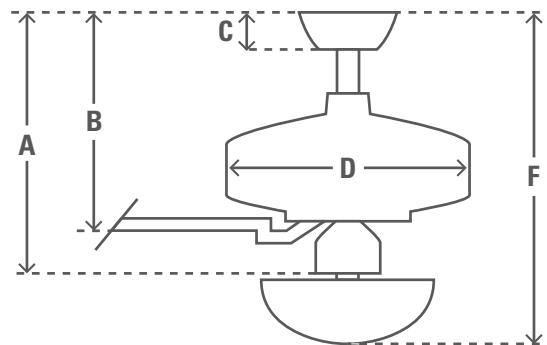

117cm (46") STILE

PRODUCT SPECIFICATION SHEET

Family Name	Stile		
Model #	50640		
EAN Code	0049694506405		
Voltage	240v/50Hz		
Housing Finish	Matte Silver		
Blade Finishes	Light Greyed Oak/Greyed Walnut		
Number of Blades	5		
Blade Material	Composite		
Light Socket Type	Two E27 bulbs		
Bulbs	Not Included		
Motor Size (mm)	153mm x 20mm		
Downrods Included	in	cm	
	4"	10.2	
	2"	5.1	
Net Weight	lbs	kgs	
	20.3	9.2	

ENERGY INFORMATION	
Airflow (m ³ /s)	1.78
CFM at High	3773
RPM	196
Noise Level	< 46dbA overall < 36dbA motor
Energy Use (W)	60
FAN DIMENSIONS	
	in cm
(A) Ceiling to Bottom of Fan	17.1 43.4
(B) Ceiling to Bottom of Blade	10.9 27.7
(C) Ceiling to Bottom of Canopy	2.8 7.1
(D) Width of Fan Body	7.7 19.6
(F) Ceiling to Bottom of Light	17.1 43.4