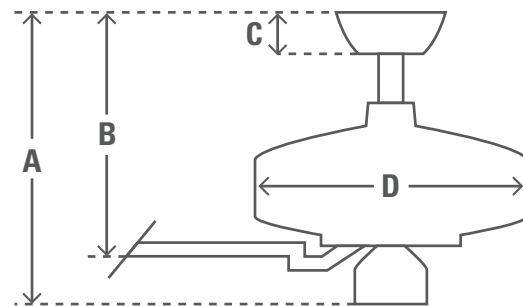

FAN DIMENSIONS

	in	cm
(A) Ceiling to Bottom of Fan	12.3	33.0
(B) Ceiling to Bottom of Blade	10.8	27.5
(C) Ceiling to Bottom of Canopy	2.8	7.1
(D) Width of Fan Body	6.2	15.6