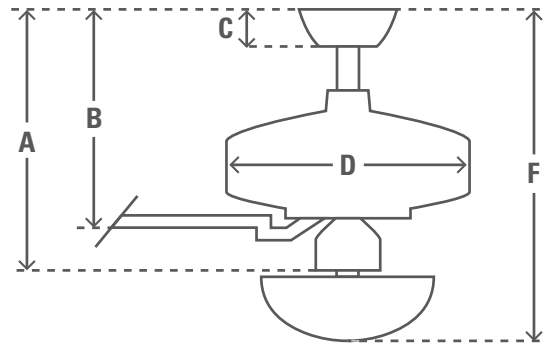

## PRODUCT SPECIFICATION SHEET

Family Name Nova

Model #	50616		
EAN Code	0049694506160		
Voltage	240v/50Hz		
Housing Finish	Architectural White		
Blade Finishes	Walnut		
Number of Blades	3		
Blade Material	Plywood		
Light Socket Type	Two E27 bulbs		
Bulbs	Not Included		
Motor Size (mm)	172mm x 12mm		
Downrods Included	in	cm	
	3"	7.6	
Net Weight	lbs	kgs	
	16.3	7.4	

### FAN DIMENSIONS

	in	cm
(A) Ceiling to Bottom of Fan	9.2	23.2
(B) Ceiling to Bottom of Blade	8.6	21.8
(C) Ceiling to Bottom of Canopy	2.8	7.2
(D) Width of Fan Body	7.7	19.5
(F) Ceiling to Bottom of Light	12.7	32.2