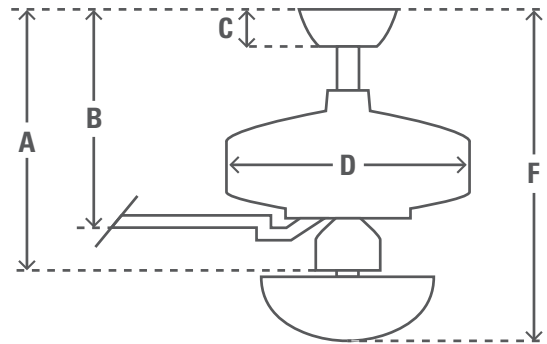

132cm (52") CONTEMPO

PRODUCT SPECIFICATION SHEET

Family Name Contempo

Model # 50613

EAN Code 0049694506139

Voltage 240v/50Hz

Housing Finish White

Blade Finishes Snow White/Light Oak

Number of Blades 5

Blade Material Composite

Light Socket Type Two E27 bulbs

Bulbs Not Included

Motor Size (mm) 172mm x 12mm

Downrods Included	in	cm
	3"	7.6

Net Weight	lbs	kgs
	21.3	9.7

ENERGY INFORMATION

Airflow (m ³ /s)	1.84
CFM at High	3892
RPM	132
Noise Level	< 46dbA overall < 36dbA motor
Energy Use (W)	65

FAN DIMENSIONS

	in	cm
(A) Ceiling to Bottom of Fan	14.2	36.1
(B) Ceiling to Bottom of Blade	10.1	25.6
(C) Ceiling to Bottom of Canopy	2.7	6.9
(D) Width of Fan Body	0.0	0.0
(F) Ceiling to Bottom of Light	14.2	36.1