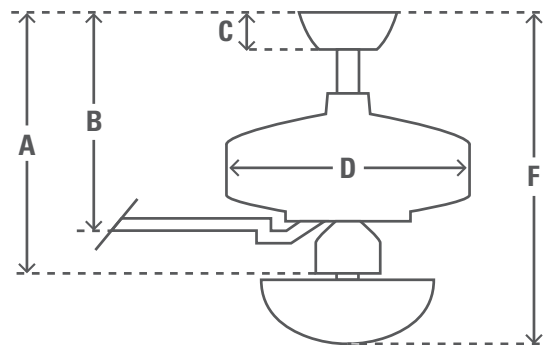

132cm (52") CONTEMPO

PRODUCT SPECIFICATION SHEET

Family Name Contempo

Model #	50612		
EAN Code	0049694506122		
Voltage	240v/50Hz		
Housing Finish	Brushed Nickel		
Blade Finishes	Dark Walnut/English Cherry		
Number of Blades	5		
Blade Material	Composite		
Light Socket Type	Two E27 bulbs		
Bulbs	Not Included		
Motor Size (mm)	172mm x 12mm		
Downrods Included	in	cm	
	3"	7.6	
Net Weight	lbs	lbs	kg
	21.3	9.7	

ENERGY INFORMATION

Airflow (m ³ /s)	1.84
CFM at High	3892
RPM	132
Noise Level	< 46dbA overall < 36dbA motor
Energy Use (W)	65

FAN DIMENSIONS

	in	cm
(A) Ceiling to Bottom of Fan	14.2	36.1
(B) Ceiling to Bottom of Blade	10.1	25.6
(C) Ceiling to Bottom of Canopy	2.7	6.9
(D) Width of Fan Body	0.0	0.0
(F) Ceiling to Bottom of Light	14.2	36.1