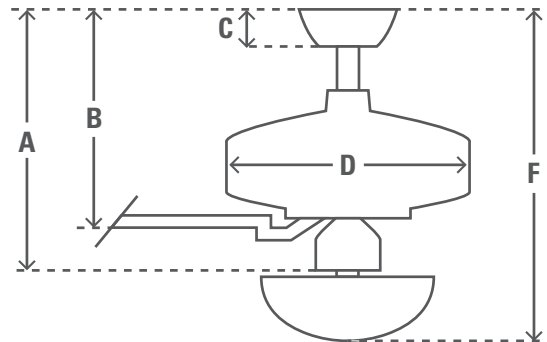

Number of Blades 3

Blade Material Plastic

Light Socket Type Two E27 bulbs

Bulbs Not Included

Motor Size (mm) 172mm x 12mm

Downrods Included	in	cm
	3"	7.6

Net Weight	lbs	kgs
	19.0	8.6

ENERGY INFORMATION

Airflow (m³/s) 2.13

CFM at High 4520

RPM 215

Noise Level < 46dbA overall
< 36dbA motor

Energy Use (W) 59

FAN DIMENSIONS

	in	cm
(A) Ceiling to Bottom of Fan	12.9	32.7
(B) Ceiling to Bottom of Blade	12.0	30.5
(C) Ceiling to Bottom of Canopy	2.8	7.2
(D) Width of Fan Body	9.1	23.1
(F) Ceiling to Bottom of Light	18.6	47.3