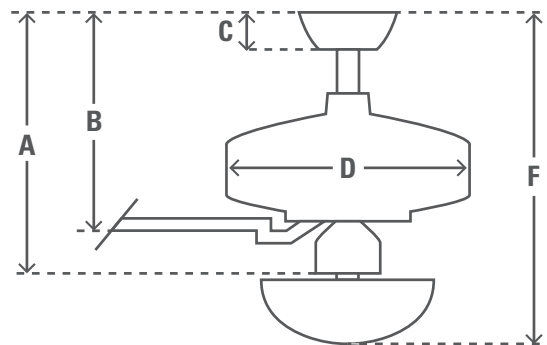

132cm (52") BUILDER DELUXE

PRODUCT SPECIFICATION SHEET

Family Name **Builder Deluxe**

Model #	50571		
EAN Code	0049694505712		
Voltage	240v/50Hz		
Housing Finish	Brushed Nickel		
Blade Finishes	Brazilian Cherry/Burnt Walnut		
Number of Blades	5		
Blade Material	Composite		
Light Socket Type	Two E27 bulbs		
Bulbs	Not Included		
Motor Size (mm)	172mm x 12mm		
Downrods Included	in	cm	
	3"	7.6	
Net Weight	lbs	kgs	
	19.0	8.6	

ENERGY INFORMATION

Airflow (m ³ /s)	2.50
CFM at High	5295
RPM	153
Noise Level	< 46dbA overall < 36dbA motor
Energy Use (W)	64

FAN DIMENSIONS

	in	cm
(A) Ceiling to Bottom of Fan	12.3	31.3
(B) Ceiling to Bottom of Blade	11.0	27.9
(C) Ceiling to Bottom of Canopy	2.7	6.9
(D) Width of Fan Body	10.9	27.7
(F) Ceiling to Bottom of Light	17.8	45.3