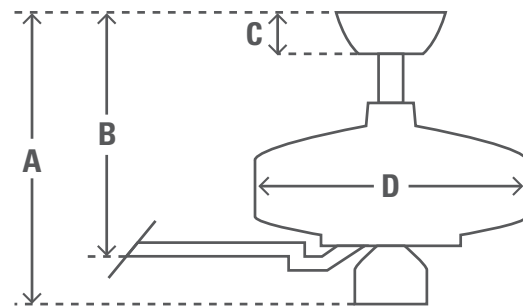

132cm (52") BUILDER ELITE

PRODUCT SPECIFICATION SHEET

Family Name Builder Elite

| | | | |
|-------------------|---------------|-----|--|
| Model # | 50565 | | |
| EAN Code | 0049694505651 | | |
| Voltage | 240v/50Hz | | |
| Housing Finish | Snow White | | |
| Blade Finishes | Snow White | | |
| Number of Blades | 5 | | |
| Blade Material | Composite | | |
| Light Socket Type | N/A | | |
| Bulbs | N/A | | |
| Motor Size (mm) | 172mm x 12mm | | |
| Downrods Included | in | cm | |
| | 3" | 7.6 | |
| Net Weight | lbs | kgs | |
| | 16.1 | 7.3 | |

| ENERGY INFORMATION | | |
|---------------------------------|----------------------------------|------|
| Airflow (m ³ /s) | 2.29 | |
| CFM at High | 4844 | |
| RPM | 159 | |
| Noise Level | < 46dbA overall < 36dbA motor | |
| Energy Use (W) | 65 | |
| FAN DIMENSIONS | | |
| | in | cm |
| (A) Ceiling to Bottom of Fan | 12.3 | 31.3 |
| (B) Ceiling to Bottom of Blade | 11.0 | 27.9 |
| (C) Ceiling to Bottom of Canopy | 2.8 | 7.2 |
| (D) Width of Fan Body | 10.9 | 27.7 |