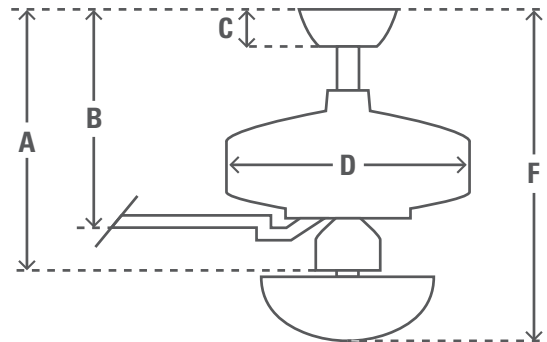

132cm (52") BUILDER PLUS

PRODUCT SPECIFICATION SHEET

Family Name **Builder Elite**

Model #	50560		
EAN Code	0049694505606		
Voltage	240v/50Hz		
Housing Finish	Snow White		
Blade Finishes	Snow White		
Number of Blades	5		
Blade Material	Composite		
Light Socket Type	Two E27 bulbs		
Bulbs	Not Included		
Motor Size (mm)	172mm x 12mm		
Downrods Included	in	cm	
	3"	7.6	
Net Weight	lbs	kgs	
	18.7	8.5	

ENERGY INFORMATION

Airflow (m ³ /s)	2.50
CFM at High	5295
RPM	153
Noise Level	< 46dbA overall < 36dbA motor
Energy Use (W)	64

FAN DIMENSIONS

	in	cm
(A) Ceiling to Bottom of Fan	12.3	31.3
(B) Ceiling to Bottom of Blade	11.0	27.9
(C) Ceiling to Bottom of Canopy	2.8	7.2
(D) Width of Fan Body	10.9	27.7
(F) Ceiling to Bottom of Light	18.1	46.1