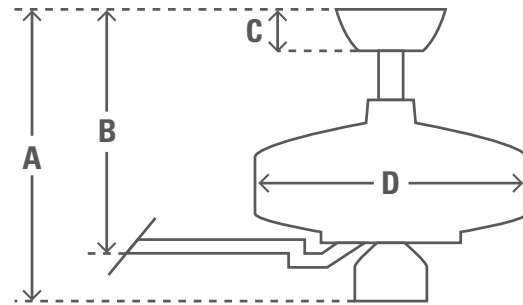

Number of Blades 5

Blade Material Plastic

Light Socket Type N/A

Bulbs N/A

Motor Size (mm) 172mm x 20mm

Downrods Included	in	cm
	3"	7.6

Net Weight	lbs	kgs
	19.4	8.8

ENERGY INFORMATION

Airflow (m³/s) 2.86

CFM at High 6068

RPM 193

Noise Level < 46dbA overall
< 36dbA motor

Energy Use (W) 63

FAN DIMENSIONS

	in	cm
(A) Ceiling to Bottom of Fan	12.3	31.3
(B) Ceiling to Bottom of Blade	11.4	28.9
(C) Ceiling to Bottom of Canopy	2.8	7.2
(D) Width of Fan Body	12.2	31.0