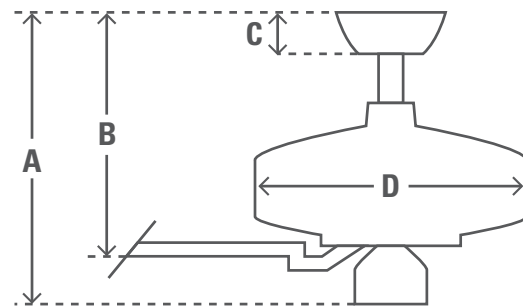

Blade Material Plywood

Light Socket Type N/A

Bulbs N/A

Motor Size (mm) 172mm x 15mm

Downrods Included	in	cm
	3"	7.6

Net Weight	lbs	kg
	16.5	7.5

### FAN DIMENSIONS

	in	cm
(A) Ceiling to Bottom of Fan	14.4	36.5
(B) Ceiling to Bottom of Blade	12.6	32.0
(C) Ceiling to Bottom of Canopy	3.4	8.7
(D) Width of Fan Body	11.9	30.1

Limited Lifetime Motor Warranty is backed by the only company with over 130 years in the fan business