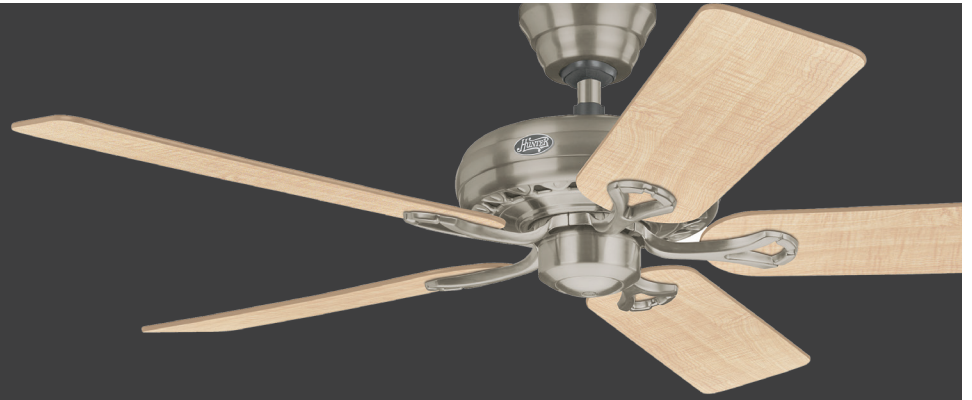

# 132cm (52") SAVOY

## PRODUCT SPECIFICATION SHEET

Family Name Savoy

Model # 24521

EAN Code 0049694245212

Voltage 240v/50Hz

Housing Finish Brushed Nickel

Blade Finishes Maple/Cherry

Number of Blades 5

Blade Material Plywood

Light Socket Type N/A

Bulbs N/A

Motor Size (mm) 172mm x 15mm

Downrods Included	in	cm
	3"	7.6

Net Weight	lbs	kg
	16.5	7.5