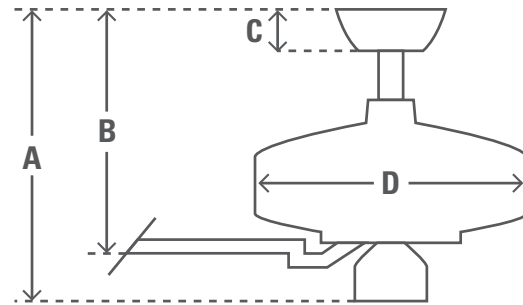

132cm (52") OUTDOOR ELEMENTS II

PRODUCT SPECIFICATION SHEET

Family Name Outdoor Elements II

Model #	24326	
EAN Code	0049694243263	
Voltage	240v/50Hz	
Housing Finish	Satin White	
Blade Finishes	White	
Number of Blades	5	
Blade Material	Plastic	
Light Socket Type	N/A	
Bulbs	N/A	
Motor Size (mm)	172mm x 20mm	
Downrods Included	in 3"	cm 7.6
Net Weight	lbs 22.8	kgs 10.3

ENERGY INFORMATION

Airflow (m ³ /s)	2.86
CFM at High	6068
RPM	193
Noise Level	< 46dbA overall < 36dbA motor
Energy Use (W)	63

FAN DIMENSIONS

	in	cm
(A) Ceiling to Bottom of Fan	14.0	35.7
(B) Ceiling to Bottom of Blade	12.4	31.4
(C) Ceiling to Bottom of Canopy	3.7	9.4
(D) Width of Fan Body	11.5	29.2