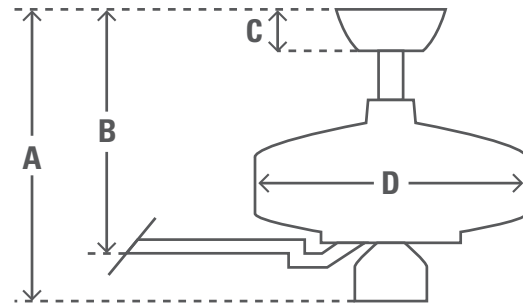

132cm (52") OUTDOOR ELEMENTS II

PRODUCT SPECIFICATION SHEET

Family Name Outdoor Elements II

Model #	24324	
EAN Code	49694243249	
Voltage	240v/50Hz	
Housing Finish	Weathered Brick	
Blade Finishes	Teak Wood	
Number of Blades	5	
Blade Material	Carved Wood	
Light Socket Type	N/A	
Bulbs	N/A	
Motor Size (mm)	172mm x 20mm	
Downrods Included	in 3"	cm 7.6
Net Weight	lbs 20.9	kgs 9.5

ENERGY INFORMATION		
Airflow (m ³ /s)	2.53	
CFM at High	5370	
RPM	143	
Noise Level	< 46dba overall < 36dba motor	
Energy Use (W)	52	
FAN DIMENSIONS		
	in	cm
(A) Ceiling to Bottom of Fan	14.0	35.7
(B) Ceiling to Bottom of Blade	12.4	31.4
(C) Ceiling to Bottom of Canopy	3.7	9.4
(D) Width of Fan Body	11.5	29.2