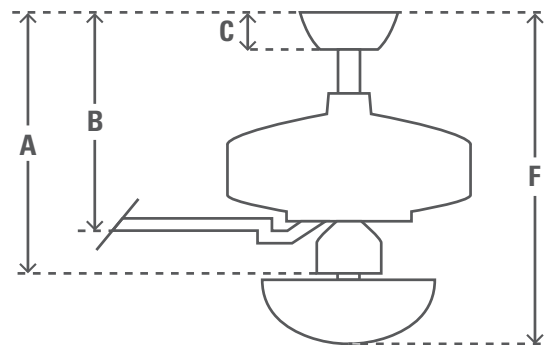

132cm (52") CARERA

PRODUCT SPECIFICATION SHEET

Family Name Carera

Model # 24246

EAN Code 0049694242464

Voltage 240v/50Hz

Housing Finish Architectural White

Blade Finishes Snow White/Maple

Number of Blades 3

Blade Material Plywood

Light Socket Type N/A

Bulbs N/A

Motor Size (mm) 172mm x 18mm

Downrods Included	in	cm
	3"	7.6

Net Weight	lbs	kgs
	16.8	7.6

ENERGY INFORMATION

Airflow (m³/s) 2.68

CFM at High 5673

RPM 190

Noise Level < 46dbA overall
< 36dbA motor

Energy Use (W) 67

FAN DIMENSIONS

	in	cm
(A) Ceiling to Bottom of Fan	13.7	34.9
(B) Ceiling to Bottom of Blade	10.1	25.5
(C) Ceiling to Bottom of Canopy	3.4	8.7
(F) Ceiling to Bottom of Light	13.7	34.9