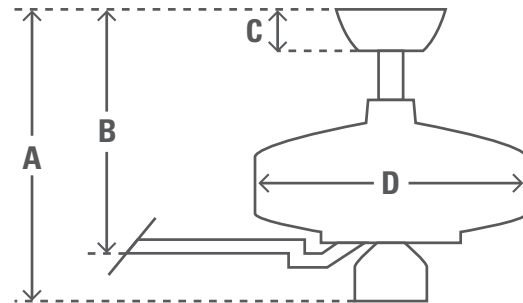

# 112cm (44") SEVILLE II

PRODUCT SPECIFICATION SHEET

Family Name Seville II

Model #	24039	
EAN Code	0049694240392	
Voltage	240v/50Hz	
Housing Finish	New Bronze	
Blade Finishes	Dark Cherry/Medium Oak	
Number of Blades	5	
Blade Material	Plywood	
Light Socket Type	N/A	
Bulbs	N/A	
Motor Size (mm)	172mm x 15mm	
Downrods Included	in 3"	cm 7.6
Net Weight	lbs 17.0	kg 7.7

ENERGY INFORMATION

Airflow (m <sup>3</sup> /s)	2.16
CFM at High	4574
RPM	226
Noise Level	< 46dba overall < 36dba motor
Energy Use (W)	63

FAN DIMENSIONS

	in	cm
(A) Ceiling to Bottom of Fan	13.6	34.5
(B) Ceiling to Bottom of Blade	12.2	31.0
(C) Ceiling to Bottom of Canopy	3.4	8.7
(D) Width of Fan Body	10.7	27.1