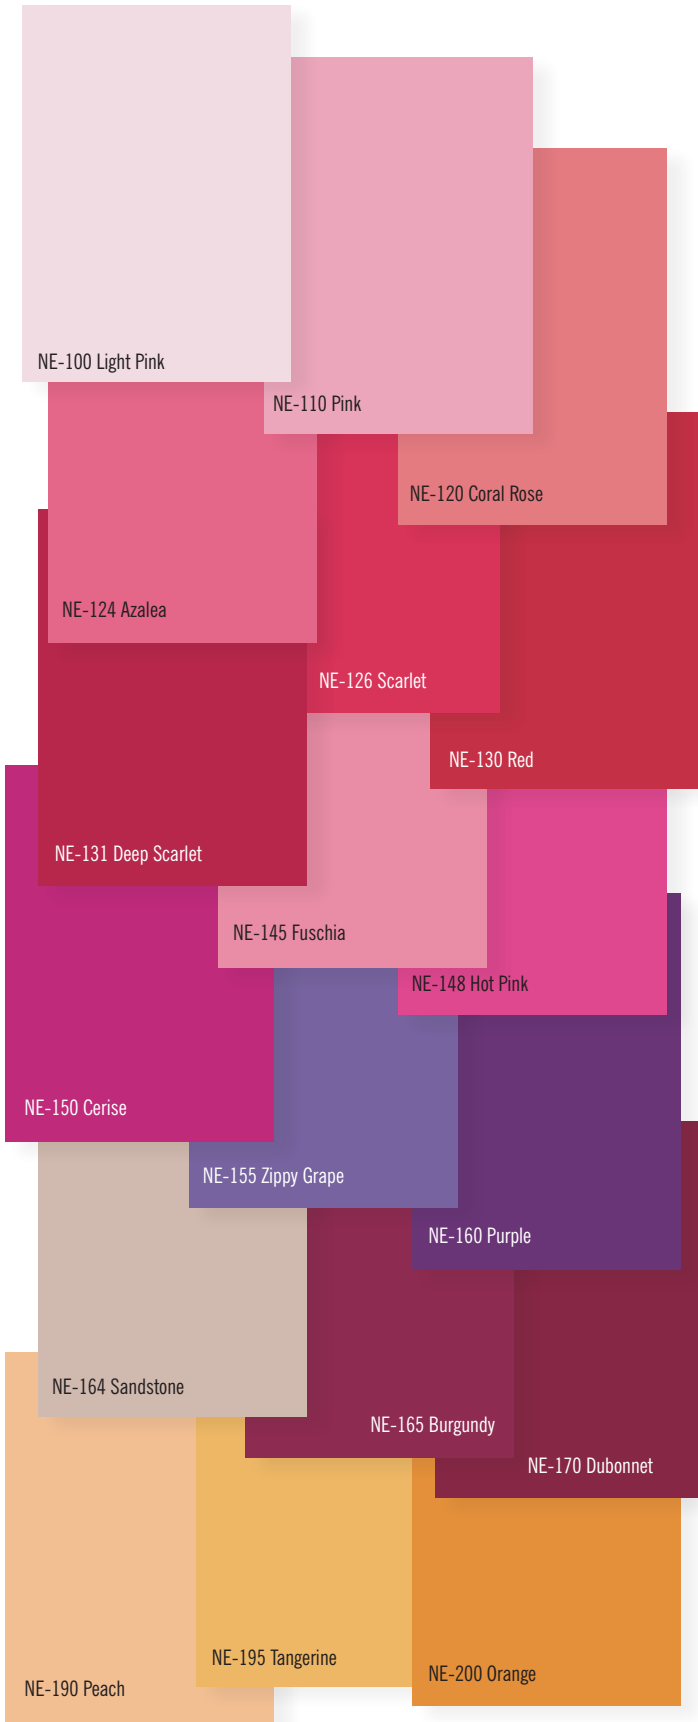

76 Brilliant Colors

All colors are better dyed to resist running, bleeding or fading.
20" x 30" flat or folded 480 sheet reams.

Please Note:
Colors displayed here may not be accurately represented due to the limitations of the printing process. Actual samples will be furnished on request