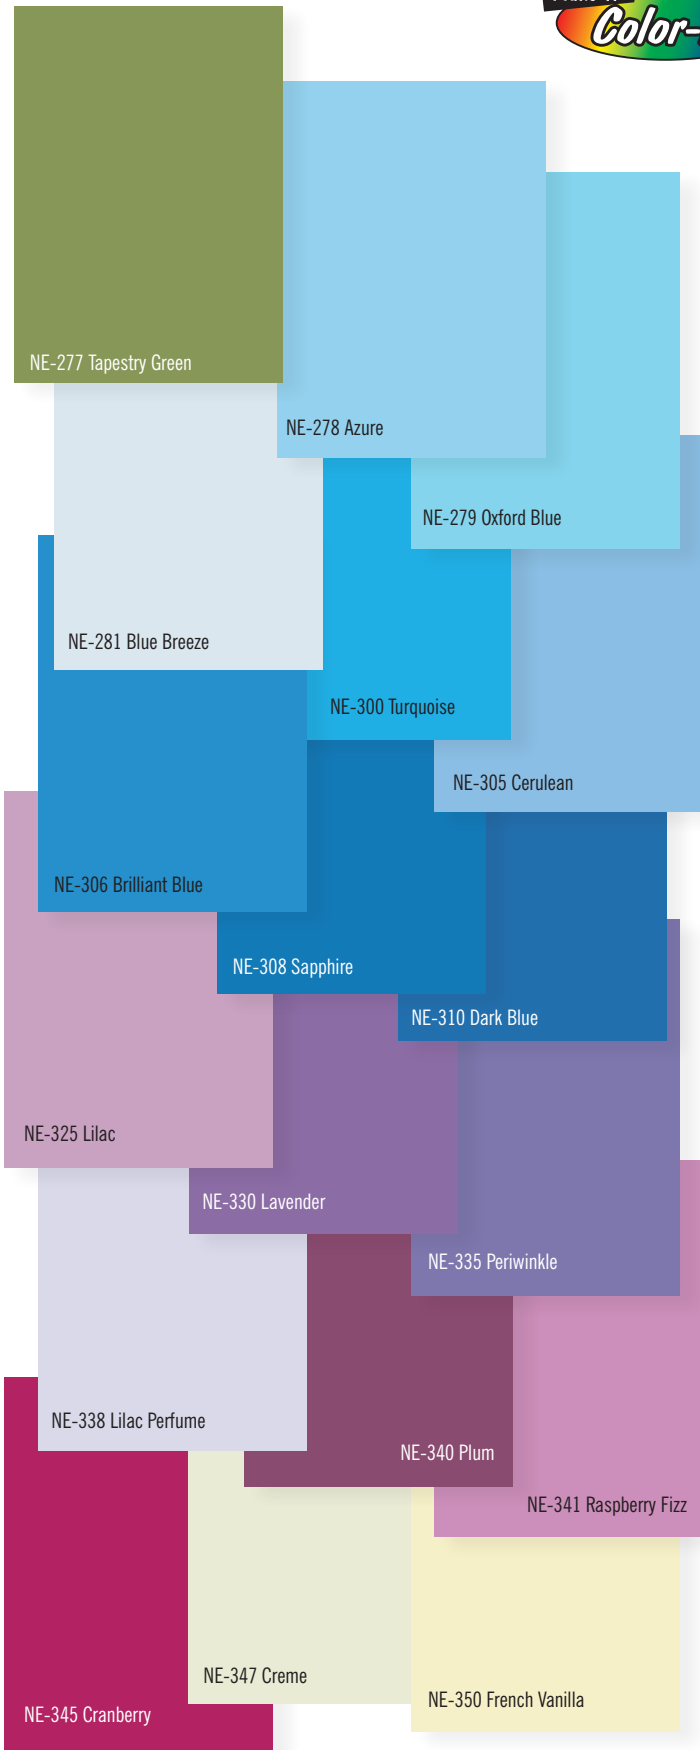

76 Brilliant Colors

All colors are better dyed to resist running, bleeding or fading.
20" x 30" flat or folded 480 sheet reams.

Please Note:
Colors displayed here may not be accurately represented due to the limitations of the printing process. Actual samples will be furnished on request