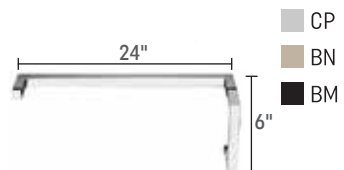

- CP
- BN
- BM
- BG

⇒ **ITB18ED**  
Square Towel Bar Single Side  
CTC 18" With Metal Washer

- CP
- BN
- BM

⇒ **ITB24ED**  
Square Towel Bar Single Side  
CTC 24" With Metal Washer

## Handle With Towel Bar Combo

- CP
- BN
- BM
- BG

⇒ **ITB6X18CM**  
6"x18" Towel Bar Combination  
With Metal Washer

- CP
- BN
- BM

⇒ **ITB6X24CM**  
6"x24" Towel Bar Combination  
With Metal Washer

- CP
- BN
- BM
- BG

⇒ **ITB6X18ED**  
6"x18" Square Towel Bar Combination  
With Metal Washer

- CP
- BN
- BM

⇒ **ITB6X24ED**  
6"x24" Square Towel Bar Combination  
With Metal Washer

CP-CHROME POLISHED | BN-BRUSHED NICKEL | BM-BLACK MATTE | BL-BLACK | GP-GOLD PLATED | BG-BRUSHED GOLD | SA-SATIN ANODIZED