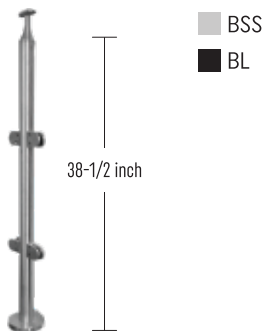

⇒ **IPR1.66S42L316** SS 316
Round Stainless Steel Inline 42"
With Handrail