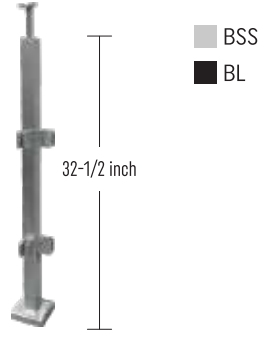

⇒ **IPSQ40S36C316** SS 316
Square Stainless Steel Post Corner
36" With Handrail