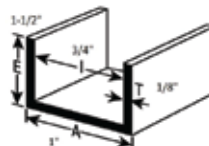

ICUCH112
1-1/2" Deep U-Channel
144" Length

- SA
- BN
- BL