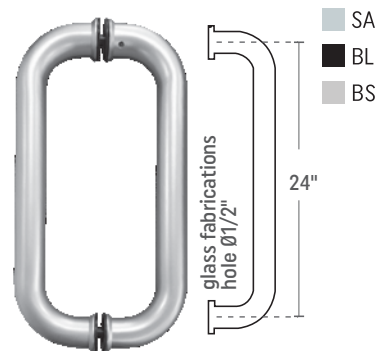

IGHCM24X24

Tubular Handle Back to Back CTC 24" With Metal Washer