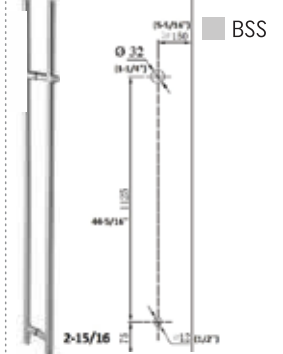

## Locking Ladder Pull Handle

(all are handles can be used in wood/aluminium/glass)

➔ **IGHLP60X60**  
60" Overall Ladder Style Handle With American Lock Cylinder

➔ **IGHL5548X48**  
60" Overall Locking Ladder Pull CTC 48"

➔ **IGHL5560X60**  
59-1/16" Overall Ladder Style Handle With Lock