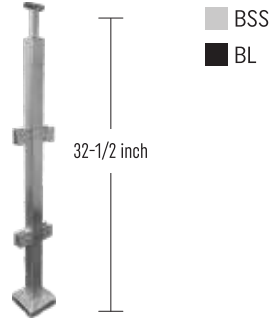

⇒ **IPSQ40S36L316** SS 316
Square Stainless Steel Post End
Inline 36" With Handrail