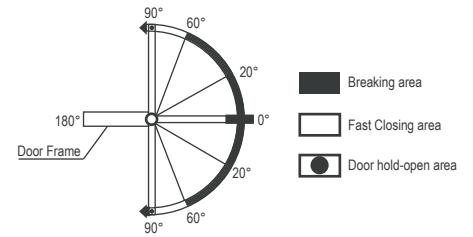

### 180° Hydraulic Glass Door Hinge Glass to Glass

• Hold Open / Non Hold Open

Product Dimension:

Functional Diagram

### 90° Hydraulic Glass Door Hinge Glass to Wall

• Hold Open / Non Hold Open

Product Dimension:

Functional Diagram