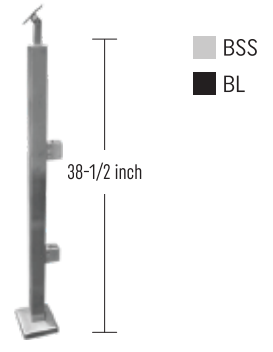

⇒ **IPSQ40S42E316** SS 316
Square Stainless Steel Post End
42" With Handrail