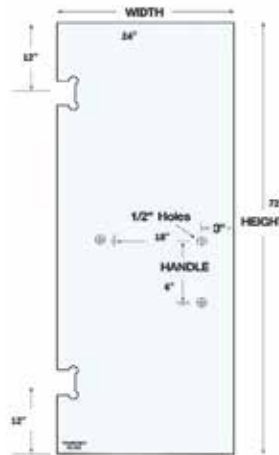

3 Holes

Also Available Sizes:

- 24" x 72" with 3 Holes Tempered
- 24" x 76" with 3 Holes Tempered
- 26" x 72" with 3 Holes Tempered
- 26" x 76" with 3 Holes Tempered
- 26" x 80" with 3 Holes Tempered
- 26" x 84" with 3 Holes Tempered

Shims

Also Available Sizes:

- Clear Shims 1/16" thick 2" Long
- Clear Shims 1/8" thick 2" Long

Also Available Sizes:

- Clear Shims 1/4" x 1/4" x 2" Plastic Setting Blocks
- Clear Shims 5/32" x 1/4" x 2" Plastic Setting Blocks
- Clear Shims .040" thick 2" Long
- Clear Shims .080" thick 2" Long