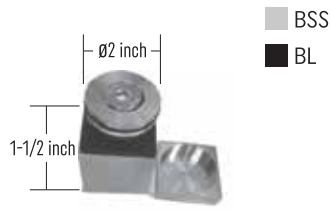

⇒ **ISOSQ2112C** SS 316
Square Standoff Base 2" Dia x 1-1/2"