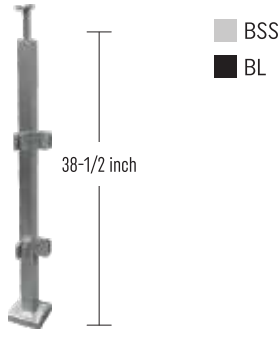

⇒ **IPSQ40S42C316** SS 316
Square Stainless Steel Post Corner
42" With Handrail