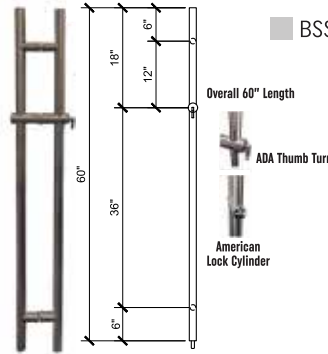

## Smart Lock/Biometric Locks For Swing or Sliding Doors

Storefront & Entrances

➔ **IAMDLG2GBLACK**  
Smart lock For Swing and Sliding Door Without Cutout

## Locking Ladder Pull Handle

(all are handles can be used in wood/aluminium/glass)

➔ **IGHLP60X60**  
60" Overall Ladder Style Handle With American Lock Cylinder

➔ **IGHL5548X48**  
60" Overall Locking Ladder Pull CTC 48"