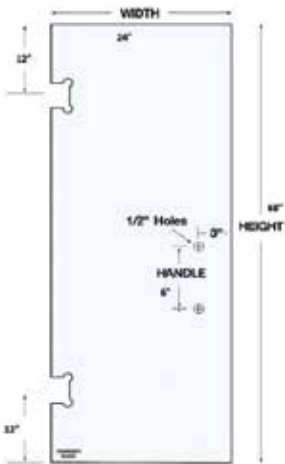

Standard Glass Doors

2 Holes

Also Available Sizes:

- 24" x 68" with 2 Holes Tempered
- 24" x 72" with 2 Holes Tempered
- 24" x 76" with 2 Holes Tempered
- 24" x 78" with 2 Holes Tempered
- 24" x 80" with 2 Holes Tempered
- 24" x 84" with 2 Holes Tempered