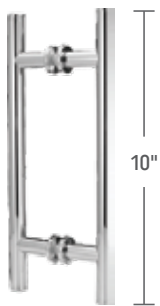

# Top Glass Sleeve Connectors

**5 YEARS WARRANTY**

Frameless Shower Hardware

- CP
- BN
- BG
- BM

- CP
- BN
- BM

⇒ **IGSC90**  
90° Sleeve Over Glass Clamp

⇒ **IGSCT18090**  
Square T Glass To Glass Fixed Panel Connector For 10-12mm Glass

- CP
- BN
- BG
- BM

- CP
- BN
- BG
- BM

- CP
- BN
- BG
- BM

⇒ **IGCWGSOR**  
Right Hand Sleeve Over Wall Mount Glass Clamp

⇒ **IGCWGSOL**  
Left Hand Sleeve Over Wall Mount Glass Clamp

⇒ **IGSC90ADJ**  
Adjustable 90° Sleeve Over Glass Clip

# Shower Door Pull Handles

(all are handles can be used in wood/aluminium/glass)

- PSS
- BSS
- BG
- BM

10"

⇒ **IGHS556X6**  
CTC 6" Shower Ladder Pull Overall 10"

- PSS
- BSS
- BG
- BM

12"

⇒ **IGHS558X8**  
CTC 8" Shower Ladder Pull Overall 12"