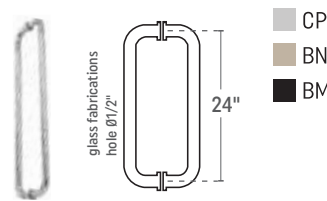

## Back To Back Towel Bar Handles

(all are handles can be used in wood/aluminium/glass)

- CP
- BN
- BM
- BG

⇒ **ITB18X18CM**  
Towel Bar Back To Back  
CTC 18" With Metal Washer

- CP
- BN
- BM

⇒ **ITB24X24CM**  
Towel Bar Back To Back CTC  
24"x24" With Metal Washer