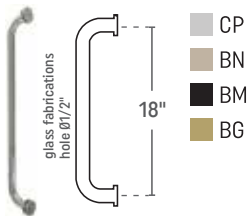

## Back To Back Towel Bar Handles

(all are handles can be used in wood/aluminium/glass)

- CP
- BN
- BM
- BG

⇒ **ITB18X18CM**  
Towel Bar Back To Back  
CTC 18" With Metal Washer

- CP
- BN
- BM

⇒ **ITB24X24CM**  
Towel Bar Back To Back CTC  
24"x24" With Metal Washer

- CP
- BN
- BM
- BG

⇒ **ITB18X18ED**  
Square Towel Bar Back To  
Back CTC 18" With Metal Washer

- CP
- BN

⇒ **ITB24X24ED**  
Square Towel Bar Back To Back  
CTC 24" With Metal Washer

## Single Side Towel Bar Pull Handle

- CP
- BN
- BM
- BG

⇒ **ITB18CM**  
Round Towel Bar Single Side  
CTC 18" With Metal Washer

- CP
- BN
- BM

⇒ **ITB24CM**  
Round Towel Bar Single Side  
CTC 24" With Metal Washer