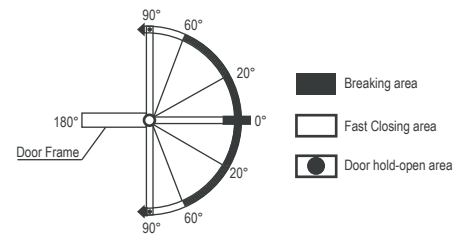

### 180° Hydraulic Glass Door Hinge Glass to Glass

• Hold Open / Non Hold Open

Product Dimension:

Functional Diagram

### 90° Hydraulic Glass Door Hinge Glass to Wall

• Hold Open / Non Hold Open

Product Dimension:

Functional Diagram