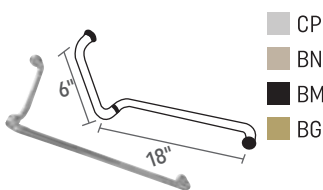

- CP
- BN
- BM
- BG

⇒ **ITB18X18ED**  
Square Towel Bar Back To  
Back CTC 18" With Metal Washer

- CP
- BN

⇒ **ITB24X24ED**  
Square Towel Bar Back To Back  
CTC 24" With Metal Washer

## Single Side Towel Bar Pull Handle

- CP
- BN
- BM
- BG

⇒ **ITB18CM**  
Round Towel Bar Single Side  
CTC 18" With Metal Washer

- CP
- BN
- BM

⇒ **ITB24CM**  
Round Towel Bar Single Side  
CTC 24" With Metal Washer

- CP
- BN
- BM
- BG

⇒ **ITB18ED**  
Square Towel Bar Single Side  
CTC 18" With Metal Washer

- CP
- BN
- BM

⇒ **ITB24ED**  
Square Towel Bar Single Side  
CTC 24" With Metal Washer

## Handle With Towel Bar Combo

- CP
- BN
- BM
- BG

⇒ **ITB6X18CM**  
6"x18" Towel Bar Combination  
With Metal Washer

- CP
- BN
- BM

⇒ **ITB6X24CM**  
6"x24" Towel Bar Combination  
With Metal Washer

- CP
- BN
- BM
- BG