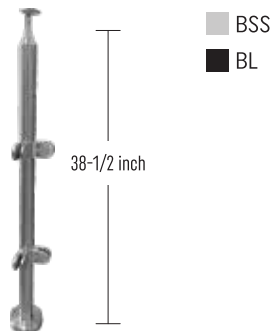

⇒ **IPR1.66S42C316** SS 316
Round Stainless Steel Corner 42"
With Handrail