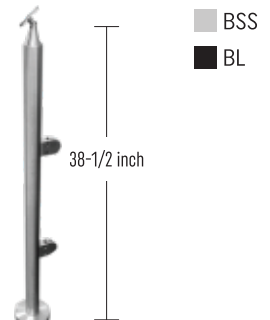

## Stainless Steel Round Post

⇒ **IPR1.66S36E316** SS 316  
Round Stainless Steel 36"  
End SS316

⇒ **IPR1.66S36L316** SS 316  
Round Stainless Steel Inline 36"  
With Handrail

⇒ **IPR1.66S36C316** SS 316  
Round Stainless Steel Corner 36"  
With Handrail