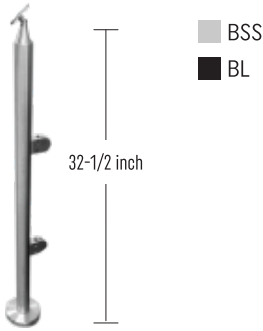

Stainless Steel Round Post

⇒ **IPR1.66S36E316** SS 316
Round Stainless Steel 36"
End SS316