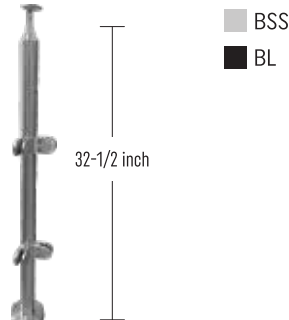

⇒ **IPR1.66S36C316** SS 316
Round Stainless Steel Corner 36"
With Handrail