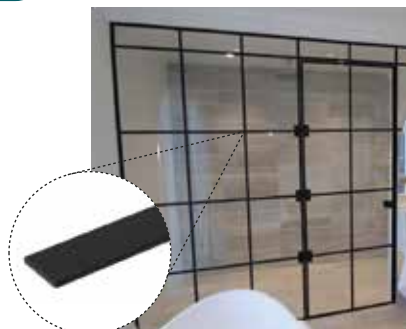

Flat Aluminium

⇒ ICHFLAT3412BL

Matte Black Flat Aluminium
3/4" x 1/16" 12ft

BL
SA

NEW

⇒ IVNLFLAT3412

Vinyl Flat Strips With Double
Side Tape 3/4" x 1/16" 95"

BL