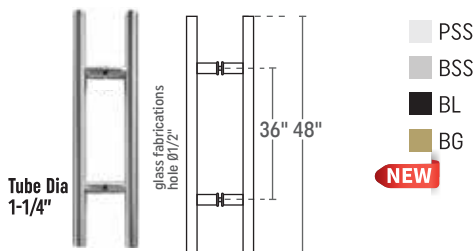

➔ **IGH5536X36**
CTC 36" Ladder Back-to-Back Pull Overall 48"