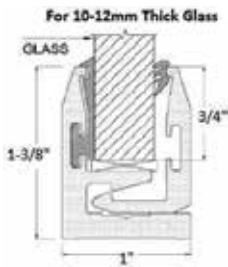

Mechanical Wedge Channel For Glass

IGLPR33SA Satin Anodized
Mechanical Wedge Channel 10ft For
Glass 10-12mm