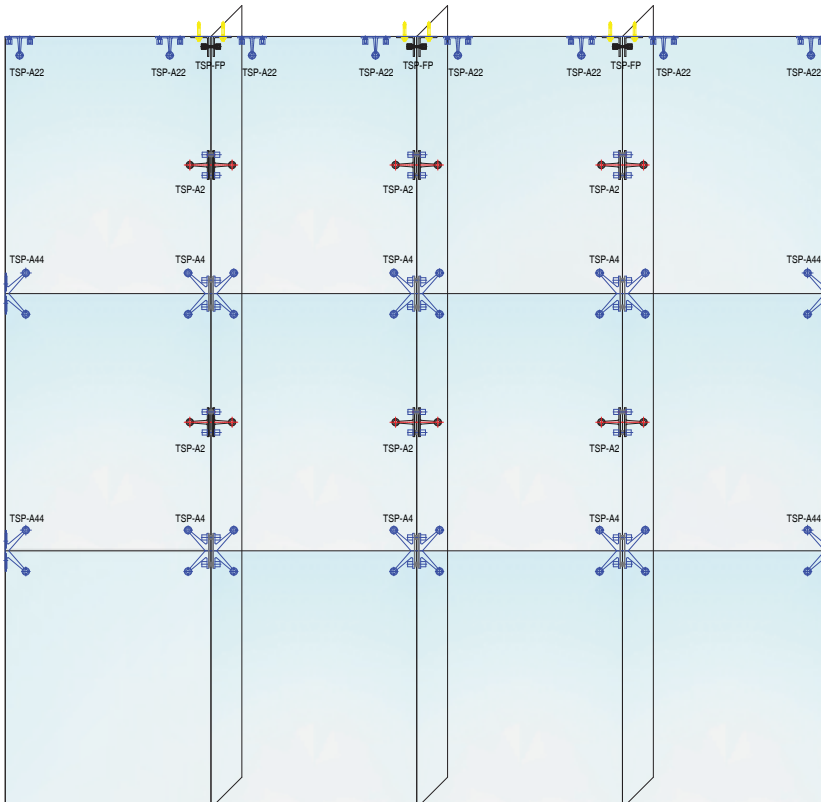

Spider Fittings With Fin

Spider Fittings

SS 316
Finish: SSS