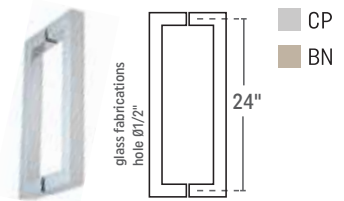

- CP
- BN

⇒ **ITB24X24ED**
Square Towel Bar Back To Back
CTC 24" With Metal Washer