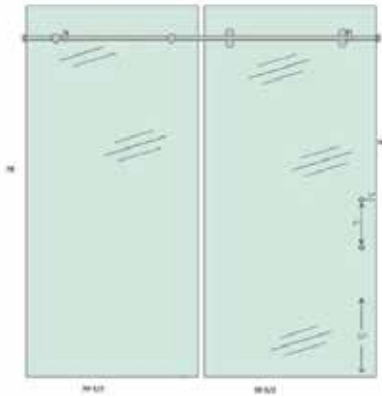

Edge Sliding Accessories

5 YEARS
WARRANTY

Frameless Shower Hardware

- CP
- BN
- BG
- BM

ISLSERGC90

90° Connector for Glass

- CP
- BL

ISLSYS11TUBE

Tube For Edge Sliding 78"

Stock Glass For Sliding Shower

ISDSL6078H2

Sliding Shower Door Set 60"x 78" With 2 Holes Tempered