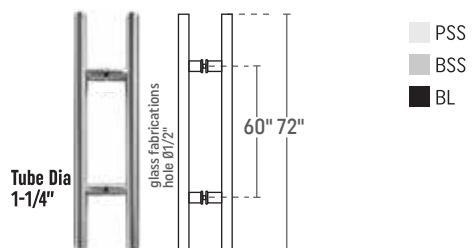

➔ **IGH5560X60**
CTC 60" Ladder Back-to-Back Pull Overall 72"

Accessory

NEW