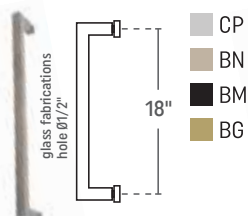

- CP
- BN
- BM
- BG

⇒ **ITB18X18ED**  
Square Towel Bar Back To  
Back CTC 18" With Metal Washer

- CP
- BN

⇒ **ITB24X24ED**  
Square Towel Bar Back To Back  
CTC 24" With Metal Washer

## Single Side Towel Bar Pull Handle

- CP
- BN
- BM
- BG

⇒ **ITB18CM**  
Round Towel Bar Single Side  
CTC 18" With Metal Washer

- CP
- BN
- BM

⇒ **ITB24CM**  
Round Towel Bar Single Side  
CTC 24" With Metal Washer

- CP
- BN
- BM
- BG

⇒ **ITB18ED**  
Square Towel Bar Single Side  
CTC 18" With Metal Washer

- CP
- BN
- BM

⇒ **ITB24ED**  
Square Towel Bar Single Side  
CTC 24" With Metal Washer