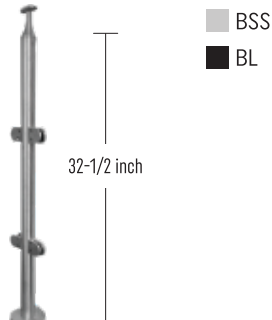

⇒ **IPR1.66S36L316** SS 316
Round Stainless Steel Inline 36"
With Handrail