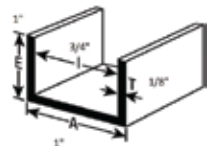

ICUCH11
1" Deep U-Channel
144" Length

- SA
- BN
- BL