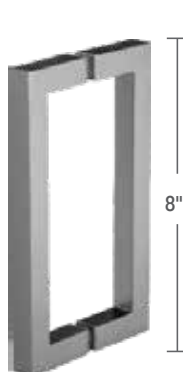

⇒ **IGHS558X8**
CTC 8" Shower Ladder Pull Overall 12"

- CP
- BN
- BG
- BM

8"

⇒ **IGH8X8ED**
CTC 8" Square Shower Door Handle