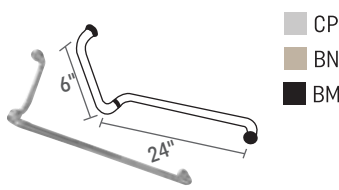

- CP
- BN
- BM
- BG

⇒ **ITB18X18ED**  
Square Towel Bar Back To  
Back CTC 18" With Metal Washer

- CP
- BN

⇒ **ITB24X24ED**  
Square Towel Bar Back To Back  
CTC 24" With Metal Washer

## Single Side Towel Bar Pull Handle

- CP
- BN
- BM
- BG

⇒ **ITB18CM**  
Round Towel Bar Single Side  
CTC 18" With Metal Washer

- CP
- BN
- BM

⇒ **ITB24CM**  
Round Towel Bar Single Side  
CTC 24" With Metal Washer

- CP
- BN
- BM
- BG

⇒ **ITB18ED**  
Square Towel Bar Single Side  
CTC 18" With Metal Washer

- CP
- BN
- BM

⇒ **ITB24ED**  
Square Towel Bar Single Side  
CTC 24" With Metal Washer

## Handle With Towel Bar Combo

- CP
- BN
- BM
- BG

⇒ **ITB6X18CM**  
6"x18" Towel Bar Combination  
With Metal Washer

- CP
- BN
- BM

⇒ **ITB6X24CM**  
6"x24" Towel Bar Combination  
With Metal Washer

- CP
- BN
- BM
- BG