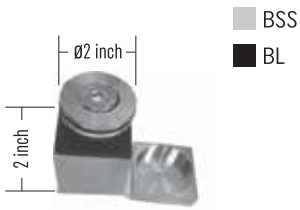

Stand-OFF Railing System

Architectural Glass Railing

Square Stand-OFF

⇒ **ISOSQ22C** SS 316
Square Standoff Base 2" Dia x 2"