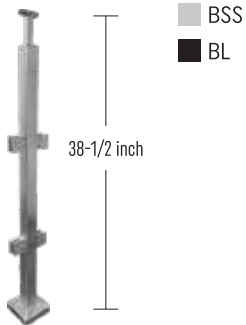

⇒ **IPSQ40S42L316** SS 316
Square Stainless Steel Post Inline
42" With Handrail