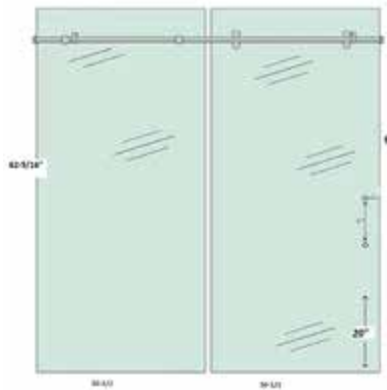

For Tub Enclosures

ISDSL6062H2

Sliding Shower Door Set 60"x 62" With 2 Holes Tempered