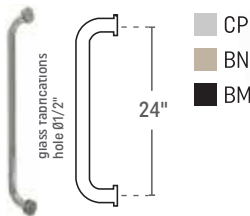

## Back To Back Towel Bar Handles

(all are handles can be used in wood/aluminium/glass)

- CP
- BN
- BM
- BG

⇒ **ITB18X18CM**  
Towel Bar Back To Back  
CTC 18" With Metal Washer

- CP
- BN
- BM

⇒ **ITB24X24CM**  
Towel Bar Back To Back CTC  
24"x24" With Metal Washer

- CP
- BN
- BM
- BG

⇒ **ITB18X18ED**  
Square Towel Bar Back To  
Back CTC 18" With Metal Washer

- CP
- BN

⇒ **ITB24X24ED**  
Square Towel Bar Back To Back  
CTC 24" With Metal Washer

## Single Side Towel Bar Pull Handle

- CP
- BN
- BM
- BG

⇒ **ITB18CM**  
Round Towel Bar Single Side  
CTC 18" With Metal Washer

- CP
- BN
- BM

⇒ **ITB24CM**  
Round Towel Bar Single Side  
CTC 24" With Metal Washer

- CP
- BN
- BM
- BG

⇒ **ITB18ED**  
Square Towel Bar Single Side  
CTC 18" With Metal Washer

- CP
- BN
- BM

⇒ **ITB24ED**  
Square Towel Bar Single Side  
CTC 24" With Metal Washer