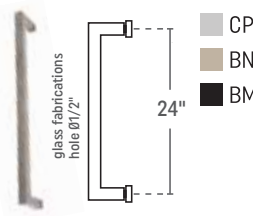

## Back To Back Towel Bar Handles

(all are handles can be used in wood/aluminium/glass)

- CP
- BN
- BM
- BG

⇒ **ITB18X18CM**  
Towel Bar Back To Back  
CTC 18" With Metal Washer

- CP
- BN
- BM

⇒ **ITB24X24CM**  
Towel Bar Back To Back CTC  
24"x24" With Metal Washer

- CP
- BN
- BM
- BG

⇒ **ITB18X18ED**  
Square Towel Bar Back To  
Back CTC 18" With Metal Washer

- CP
- BN

⇒ **ITB24X24ED**  
Square Towel Bar Back To Back  
CTC 24" With Metal Washer

## Single Side Towel Bar Pull Handle

- CP
- BN
- BM
- BG

⇒ **ITB18CM**  
Round Towel Bar Single Side  
CTC 18" With Metal Washer

- CP
- BN
- BM

⇒ **ITB24CM**  
Round Towel Bar Single Side  
CTC 24" With Metal Washer

- CP
- BN
- BM
- BG

⇒ **ITB18ED**  
Square Towel Bar Single Side  
CTC 18" With Metal Washer

- CP
- BN
- BM

⇒ **ITB24ED**  
Square Towel Bar Single Side  
CTC 24" With Metal Washer