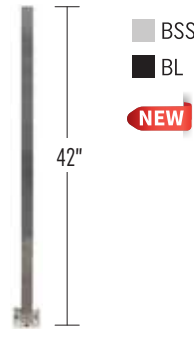

⇒ **IPSQ40S42316** SS 316
Square Stainless Steel Post
Height- 42" SS316