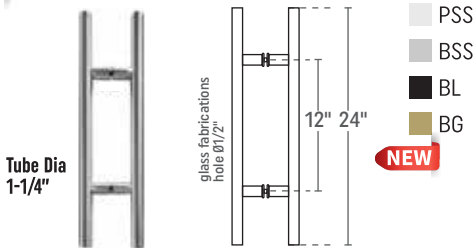

Commercial Pull Handle

(all are handles can be used in wood/aluminium/glass)

➔ **IGH5512X12**
CTC 12" Ladder Back-to-Back Pull Overall 24"