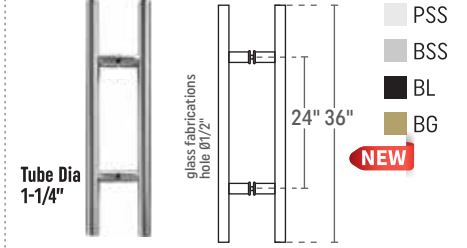

## Commercial Pull Handle

(all are handles can be used in wood/aluminium/glass)

➔ **IGH5512X12**  
CTC 12" Ladder Back-to-Back Pull Overall 24"

➔ **IGH5518X18**  
CTC 18" Ladder Back-to-Back Pull Overall 30"