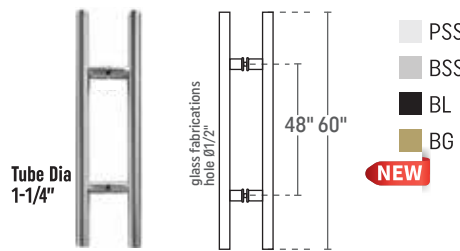

➔ **IGH5548X48**
CTC 48" Ladder Back-to-Back Pull Overall 60"