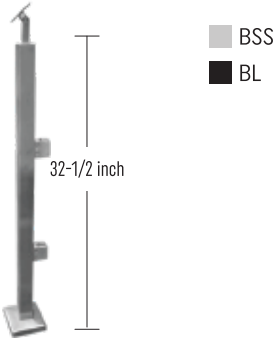

Stainless Steel Square Post

Architectural Glass Railing

⇒ **IPSQ40S36E316** SS 316
Square Stainless Steel Post End
36" With Handrail