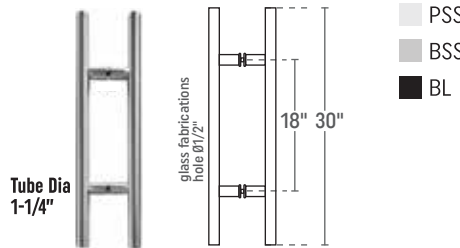

➔ **IGH5518X18**
CTC 18" Ladder Back-to-Back Pull Overall 30"