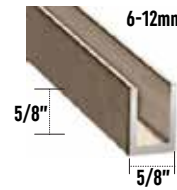

Shower Plastic Sweeps

5 YEARS
WARRANTY

Frameless Shower Hardware

⇒ IPSDBULB532C

Translucent Vinyl Bulb Seal
5/32" Gap with Pre-Applied
Tape 95"

⇒ IPSDBULB732C

Translucent Vinyl Bulb Seal
7/32" Gap with Pre-Applied
Tape 95"

⇒ ISLPS1C

Replacement Clear Plastic
L-Shaped Vinyl With Double
Side Tape 95"

⇒ IPSGTG10C

Clear Strip for 180° Glass to
Glass Joints For 3/8" Glass

⇒ IPSGTG12C

Clear Strip for 180°
Glass to Glass Joints For
1/2" Glass 10ft

⇒ IPS1

Clear PVC Seal 135° and Wipe
For 3/8" Glass

⇒ IPS2

Bottom Rail With Wipe
For 3/8" Glass

⇒ IPS3

Clear Side 180° Weather
Seal For 3/8" Glass

⇒ IPS4

Clear Translucent Vinyl Bulb
Seal For 3/8" Glass

⇒ IPS6

Clear Bottom Water Dispersal
Wipe With Drip Rail
For 3/8" Glass

⇒ IPS9

Clear H-Plastic Weather Seal
With Soft Fins For 3/8" Glass

⇒ IPS10

Clear Straight Sliding Weather
Seal With Soft Fins For
3/8" Glass

⇒ ISDT1010C

Clear Threshold Seal For Floor

⇒ IPS11

Clear H-Plastic Seal With
Hard Legs For 3/8" Glass

Aluminium Shower Channel

⇒ IUCH3838

U-Channel For 1/4"
Glass 12ft

BA
BN

⇒ IUCH3896

U-Channel For
Shower Glass 3/4" X 1/2" 8ft

BA
BL
BG
NEW

⇒ IUCH38144

U-Channel For Shower Glass
3/4"x9/16" 12ft For 3/8" Glass

SA
BN
BL
BA
BG

⇒ IUCH58144

U-Channel For
Glass 5/8" x 5/8" 12ft

SA
BN
BL
BA

Flat Aluminium

⇒ ICHFLAT3412BL

Matte Black Flat Aluminium
3/4" x 1/16" 12ft

BL
SA

NEW

⇒ IVNLFLAT3412

Vinyl Flat Strips With Double
Side Tape 3/4" x 1/16" 95"

BL

CP-CHROME POLISHED | BN-BRUSHED NICKEL | BM-BLACK MATTE | BL-BLACK | BG-BRUSHED GOLD | SA-SATIN ANODIZED | BA-BRITE ANODIZED