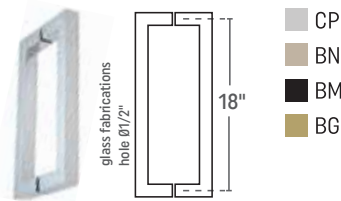

## Back To Back Towel Bar Handles

(all are handles can be used in wood/aluminium/glass)

- CP
- BN
- BM
- BG

⇒ **ITB18X18CM**  
Towel Bar Back To Back  
CTC 18" With Metal Washer

- CP
- BN
- BM

⇒ **ITB24X24CM**  
Towel Bar Back To Back CTC  
24"x24" With Metal Washer

- CP
- BN
- BM
- BG

⇒ **ITB18X18ED**  
Square Towel Bar Back To  
Back CTC 18" With Metal Washer

- CP
- BN

⇒ **ITB24X24ED**  
Square Towel Bar Back To Back  
CTC 24" With Metal Washer