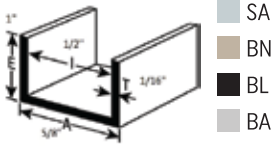

ICUCH158
1" Deep x 5/8" Width U-Channel
144" Length

Architectural Commercial U-Channel

- SA
- BN
- BL
- BA