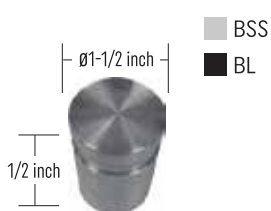

Round Stand-OFF (1-1/2" Dia)

⇒ **ISO11212C** SS 316
Standoff Base With Cap 1-1/2" Dia x 1/2"