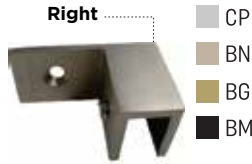

## Shelf Glass Bracket and Clamps

- CP
- BN
- BM

IGFB6172 Round Interior Shelf Clamp

- CP
- BN
- BM
- BG

IGSC10 Square Interior Shelf Clamp

- CP
- BN
- BM

IGSC10L Large Rectangle Interior Shelf Clamp

- CP
- BN
- BM

IMFC19 Small Clamp For Glass Walls

**NEW**

- CP
- BN
- BM

IGSHELF007 Thru-Glass Round Shelf Clamp

**NEW**

IGSHELF8 3/8" (10mm) 9-inch x 9-inch Tempered Glass Corner Shelf

CP-CHROME POLISHED | BN-BRUSHED NICKEL | BM-BLACK MATTE | BL-BLACK | GP-GOLD PLATED | BG-BRUSHED GOLD | SA-SATIN ANODIZED | BA-BRITE ANODIZED | PN-POLISH NICKEL

# Top Glass Sleeve Connectors

**5 YEARS WARRANTY**

Frameless Shower Hardware

- CP
- BN
- BG
- BM

- CP
- BN
- BM

⇒ **IGSC90**  
90° Sleeve Over Glass Clamp

⇒ **IGSCT18090**  
Square T Glass To Glass Fixed Panel Connector For 10-12mm Glass

- CP
- BN
- BG
- BM

- CP
- BN
- BG
- BM

- CP
- BN
- BG
- BM

⇒ **IGCWGSOR**  
Right Hand Sleeve Over Wall Mount Glass Clamp

⇒ **IGCWGSOL**  
Left Hand Sleeve Over Wall Mount Glass Clamp

⇒ **IGSC90ADJ**  
Adjustable 90° Sleeve Over Glass Clip