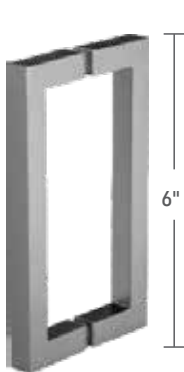

⇒ **IGHS558X8**
CTC 8" Shower Ladder Pull Overall 12"

- CP
- BN
- BG
- BM
- GP

6"

⇒ **IGH6X6ED**
CTC 6" Square Shower Door Handle