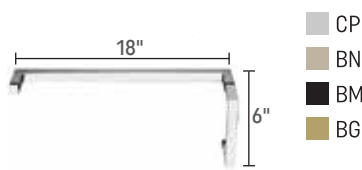

## Single Side Towel Bar Pull Handle

- CP
- BN
- BM
- BG

⇒ **ITB18CM**  
Round Towel Bar Single Side  
CTC 18" With Metal Washer

- CP
- BN
- BM

⇒ **ITB24CM**  
Round Towel Bar Single Side  
CTC 24" With Metal Washer

- CP
- BN
- BM
- BG

⇒ **ITB18ED**  
Square Towel Bar Single Side  
CTC 18" With Metal Washer

- CP
- BN
- BM

⇒ **ITB24ED**  
Square Towel Bar Single Side  
CTC 24" With Metal Washer

## Handle With Towel Bar Combo

- CP
- BN
- BM
- BG

⇒ **ITB6X18CM**  
6"x18" Towel Bar Combination  
With Metal Washer

- CP
- BN
- BM

⇒ **ITB6X24CM**  
6"x24" Towel Bar Combination  
With Metal Washer

- CP
- BN
- BM
- BG

⇒ **ITB6X18ED**  
6"x18" Square Towel Bar Combination  
With Metal Washer

- CP
- BN
- BM

⇒ **ITB6X24ED**  
6"x24" Square Towel Bar Combination  
With Metal Washer

CP-CHROME POLISHED | BN-BRUSHED NICKEL | BM-BLACK MATTE | BL-BLACK | GP-GOLD PLATED | BG-BRUSHED GOLD | SA-SATIN ANODIZED