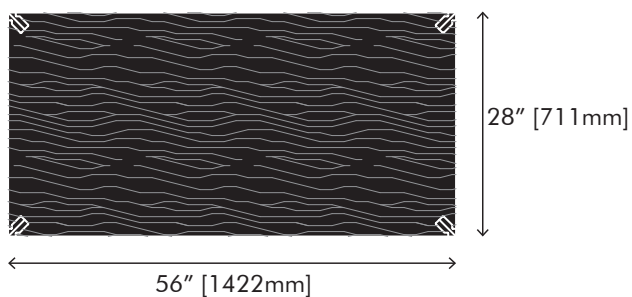

Product Codes

Code MiMi Table: MT
Shape 1 Rectangular (56"x28")
Wood R Sessile Oak (Rovere), N Black Walnut (Noce Canaletto)
Color B White (Bianco), A Orange (Arancio), G Charcoal Gray (GrigioNero), E Ebonized Oak (Ebanizzata)
Serial Number 3 digit e.g. A01

Axonometric

Front View

Side View

Top View

Finishes

RB | Sessile Oak (Rovere) with White
Paint Finish

NA | Black Walnut (Noce Canaletto) with
Orange Paint Finish

NG | Black Walnut (Noce Canaletto) with
Gray/Black Paint Finish