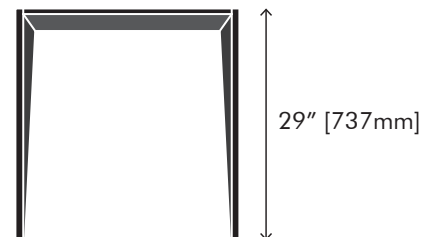

Axonometric

Front View

Side View

Top View

Finishes

RB | Sessile Oak (Rovere) with White
Paint Finish

NA | Black Walnut (Noce Canaletto) with
Orange Paint Finish

NG | Black Walnut (Noce Canaletto) with
Gray/Black Paint Finish

RE | Ebonized Oak All-Black Finish