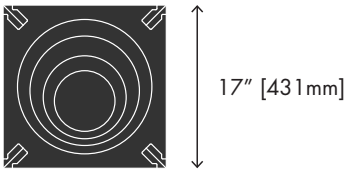

Top View Carved Top