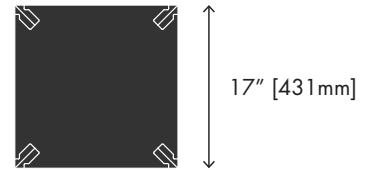

Flat Top

Finishes

RB | Sessile Oak (Rovere) with White
Paint Finish

NA | Black Walnut (Noce Canaletto) with
Orange Paint Finish

NG | Black Walnut (Noce Canaletto) with
Gray/Black Paint Finish

RE | Ebonized Oak All-Black Finish