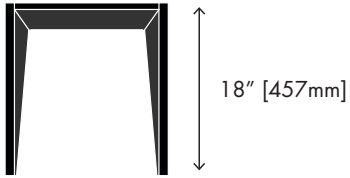

Axonometric Carved Top

Flat Top

Front View

Top View Carved Top

Flat Top

Finishes

RB | Sessile Oak (Rovere) with White
Paint Finish

NA | Black Walnut (Noce Canaletto) with
Orange Paint Finish

NG | Black Walnut (Noce Canaletto) with
Gray/Black Paint Finish

RE | Ebonized Oak All-Black Finish