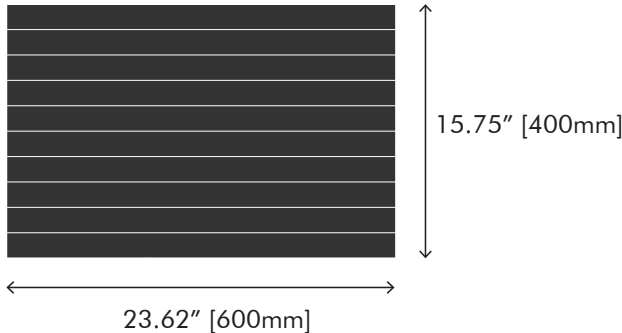

Country of Manufacture Italy

Materials Maple butcher block (full-length lamellas) with food-safe finish.

Maple sourced from an Forestry Stewardship Council (FSC) certified mill.

Dimensions 23.65"(W)x15.75"(D)x1.6"(H)

Packaging 27"(W)x18"(D)x3"(H)

Packaging Weight 13.2 lbs

Product Codes

Code Two-Face Board: TF

Shape 1 Rectangle 2 Square

Wood A Maple (Acer)

Serial Number 3 digit e.g. 001

Axonometric

Front View

Top Views

Finish

A | European Maple