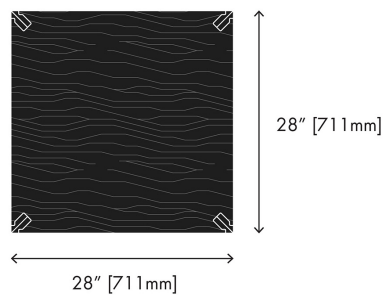

Top View

Finishes

RB | Sessile Oak (Rovere) with White Paint Finish

NA | Black Walnut (Noce Canaletto) with Orange Paint Finish

NG | Black Walnut (Noce Canaletto) with Gray/Black Paint Finish

RE | Ebonized Oak All-Black Finish