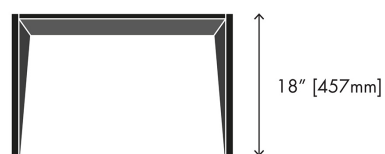

Front & Side View