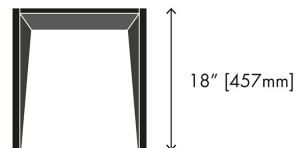

Axonometric

Front View

Side View

Top View

Finishes

RB | Sessile Oak (Rovere) with White
Paint Finish

NA | Black Walnut (Noce Canaletto) with
Orange Paint Finish

NG | Black Walnut (Noce Canaletto) with
Gray/Black Paint Finish

RE | Ebonized Oak All-Black Finish