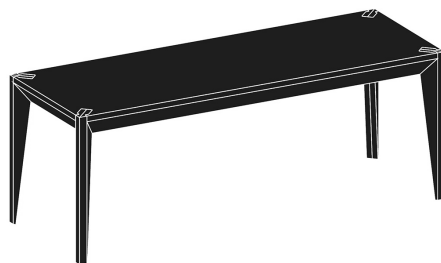

Axonometric