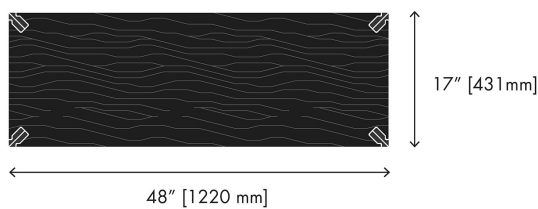

Product Codes

Code MiMi Table: MT
Shape 4 Rectangular (48"x17")
Wood R Sessile Oak (Rovere), N Black Walnut (Noce Canaletto)
Color B White (Bianco), A Orange (Arancio), G Charcoal Gray (GrigioNero), E Ebonized Oak (Ebanizzata)
Serial Number 3 digit e.g. A01
Leg Height B 18" (Bassa)

Axonometric

Front View

Side View

Top View

Finishes

RB | Sessile Oak (Rovere) with White
Paint Finish

NA | Black Walnut (Noce Canaletto) with
Orange Paint Finish

NG | Black Walnut (Noce Canaletto) with
Gray/Black Paint Finish